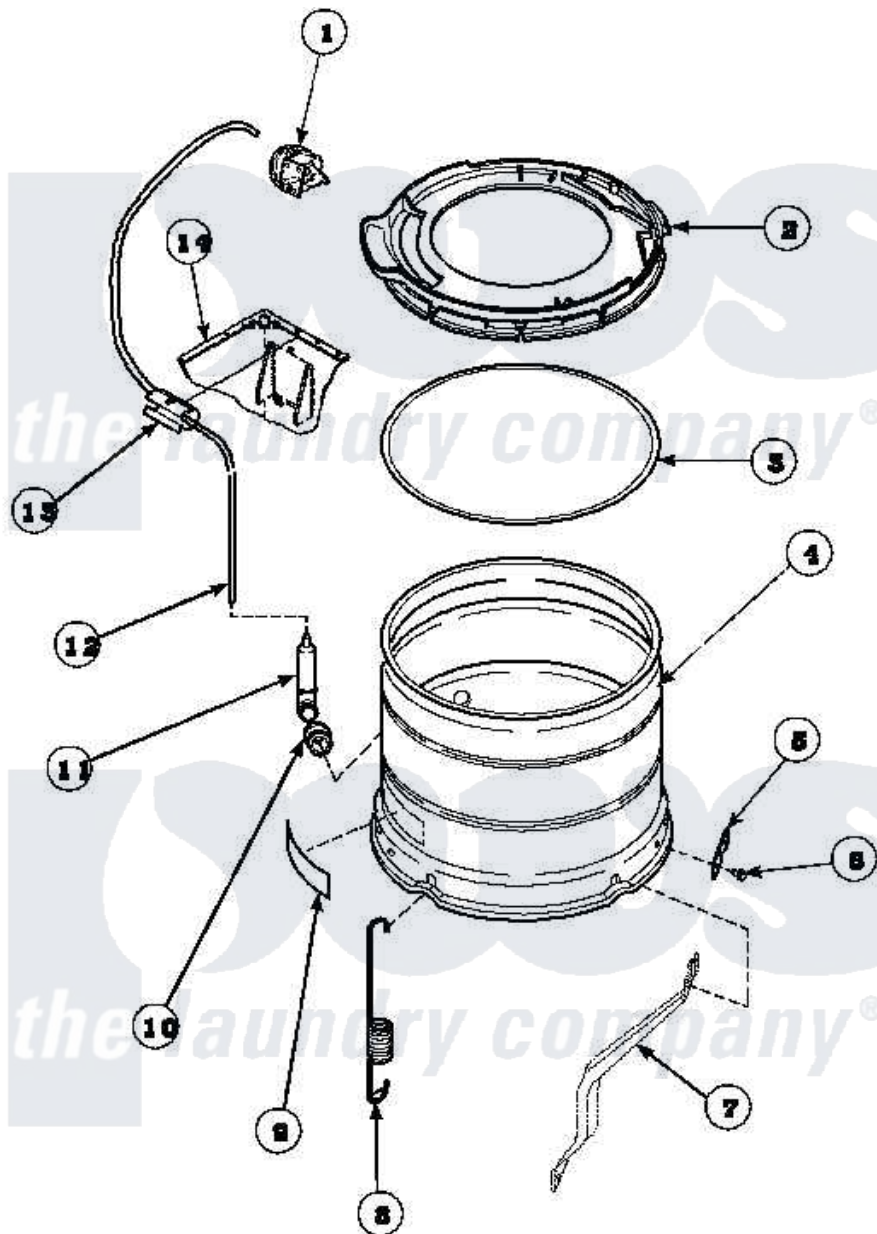

Amana LW6143WM (BOM: PLW6143WM B) 21 - OUTER TUB, COVER AND PRESSURE HOSE

Amana Residential Amana LW6143WM (BOM: PLW6143WM B) Washer Parts Parts Diagram 21 - OUTER TUB, COVER AND PRESSURE HOSE

Click on the part number to view part

Item	Original Part Number	Replaced By	Status	Part Description
1	36045	40055101		Switch, Pressure
2	36025P			Assembly, Tub Cover and Gasket
3	32857			Gasket, Tub Cover Small
4	34438P			Assembly, Outer Tub
5	27926			Plate, Leg .063
6	35369	40128701		Screw, 5/16-18 X .50
7	34471		Not Available	LEG,SUPPORT
8	35948			Spring, Leg-Large Tub
9	500049		Not Available	STICKER
10	29175	40037801		Grommet
11	30907	40008501		Assembly, Pressure Bulb
12	29213	39125		Tubing 31
13	36985		Not Available	CLIP, HOSE
14	34475P		Not Available	CABINET