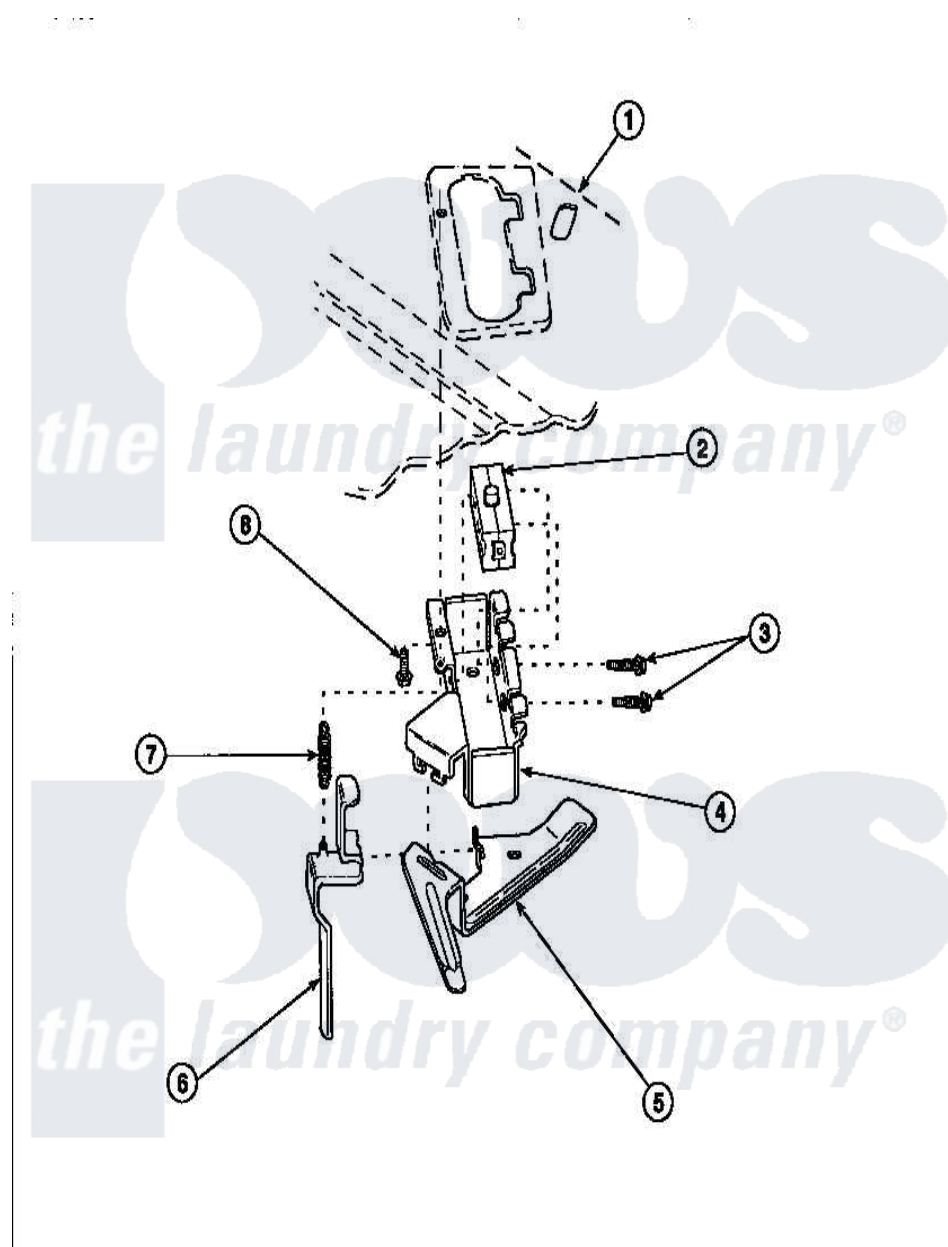

# Amana LW6143WM (BOM: PLW6143WM B) 22 - OUT-OF-BALANCE SWITCH

Amana Residential Amana LW6143WM (BOM: PLW6143WM B) Washer Parts Parts Diagram 22 - OUT-OF-BALANCE SWITCH

[Click on the part number to view part](#)

Item	Original Part Number	Replaced By	Status	Part Description
1	34902P		Not Available	TOP
2	33445	<a href="#">27001095</a>		Switch, Lid
3	<a href="#">36510</a>			Screw
4	<a href="#">36497P</a>			Kit, Switch Holder
5	<a href="#">33441</a>			Arm, Actuator
6	<a href="#">33442</a>			Lever, Unbalanced Load
7	<a href="#">33443</a>			Spring
8	23962	<a href="#">W10116760</a>		Screw