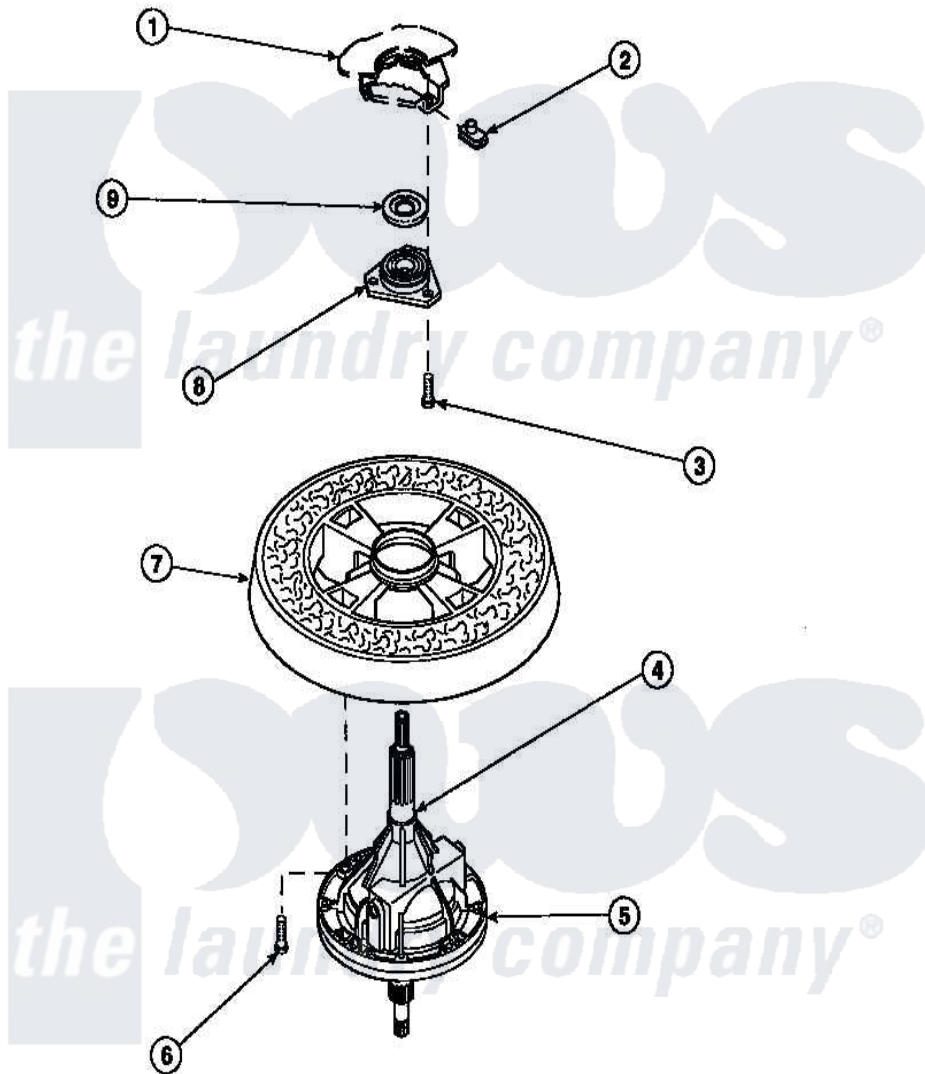

Amana LW6143WM (BOM: PLW6143WM B) 27 - TRANSMISSION ASSY AND BALANCE RING

Amana Residential Amana LW6143WM (BOM: PLW6143WM B) Washer Parts Parts Diagram 27 - TRANSMISSION ASSY AND BALANCE RING
 Click on the part number to view part

Item	Original Part Number	Replaced By	Status	Part Description
1	34438P			Assembly, Outer Tub
2	27222			Nut, Retainer 5/16-18
3	36991	3400500		Bolt, 3405245 5/16-18 X 3/4
4	27604P			Never-Seeze 1 Oz Tube
5	34526P			Assembly, Transmission
6	37047		Not Available	SCREW, CAP
7	34731		Not Available	ASSY,BALANCE RING-COMPL
8	27182	40004201P		Main Bearing Assembly
9	27187			Flinger