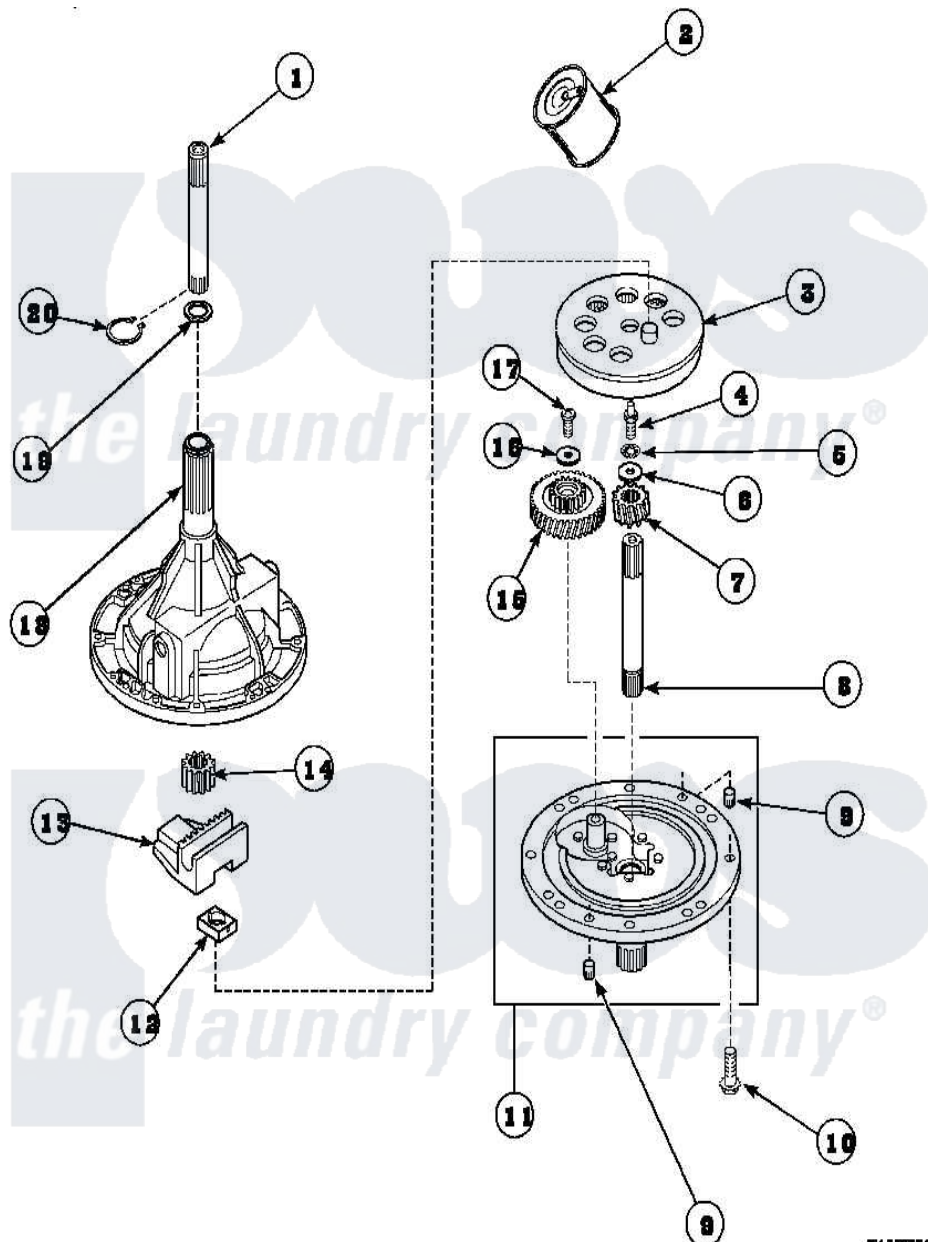

Amana LW6143WM (BOM: PLW6143WMA) 01 - 34526P TRANSMISSION ASSY

W107796A

Amana Residential Amana LW6143WM (BOM: PLW6143WMA) Washer Parts Parts Diagram 01 - 34526P
TRANSMISSION ASSY

[Click on the part number to view part](#)

Item	Original Part Number	Replaced By	Status	Part Description
1	Y36570			Shaft, Output
2	27243P			Oil, CW Transmission F-
3	26577			Assembly, Gear And Stud
4	27030		Not Available	SCREW, 1/4-20 SPECIAL
5	21456			Lockwasher, 1/4 Intshkp
6	26509	40041501		Washer
7	36562			Pinion, Drive
8	34853			Shaft, Input
9	27172			Pin, Dowel
10	32814		Not Available	SCREW, 1/4-20X7/8 SERRA
11	38290			Assembly, Cover
12	26493			Slide
13	Y31526			Rack
14	27003			Pinion, Agitator
15	29161			Gear, Reduction

16	29260	Not Available	WASHER
17	29273		Screw, 1/4-20 X 3/8
18	33223	Not Available	ASSY, TRANSMISSION CASE
19	35092		Washer, 3628id X 1.00 X .056
20	27197		Ring, Retaining
NI	37577P	Not Available	SEALANT