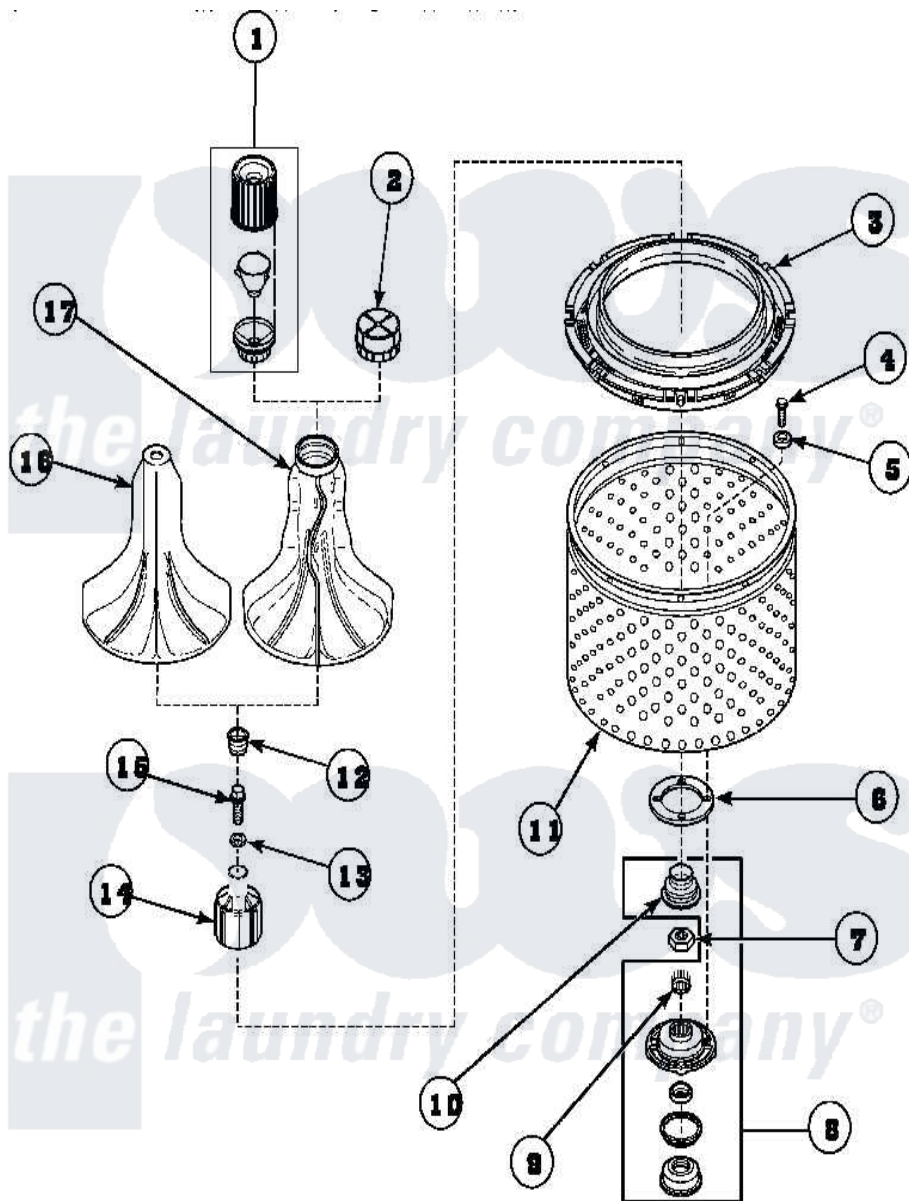

Amana LW6143WM (BOM: PLW6143WMA) 02 - AGITATOR/DRIVE BELL/SEAL KIT/TUB & HUB

W214P2EA

Amana Residential Amana LW6143WM (BOM: PLW6143WMA) Washer Parts Parts Diagram 02 - AGITATOR/DRIVE BELL/SEAL KIT/TUB & HUB
 Click on the part number to view part

Item	Original Part Number	Replaced By	Status	Part Description
1	36542	40002101W		Assembly, Fabric Softner
2	36515			Cap, Agitator
3	35035			Guard, Clothes
4	27202	W10116787		Screw
5	28094			Gasket
7	Y29220	40016301		Nut, Lock
8	495P3	R9900552		Hub And Seal
9	29728	40008301		Insert, Spline
10	36425	40016101		Seal, Bell Drive
12	36511	40008401		Plug, Bell
13	36472			O-Ring
14	36443P	R9900189		Kit, Drive Bell And Seal
15	34288	40065102		Screw, Shoulder 1/4