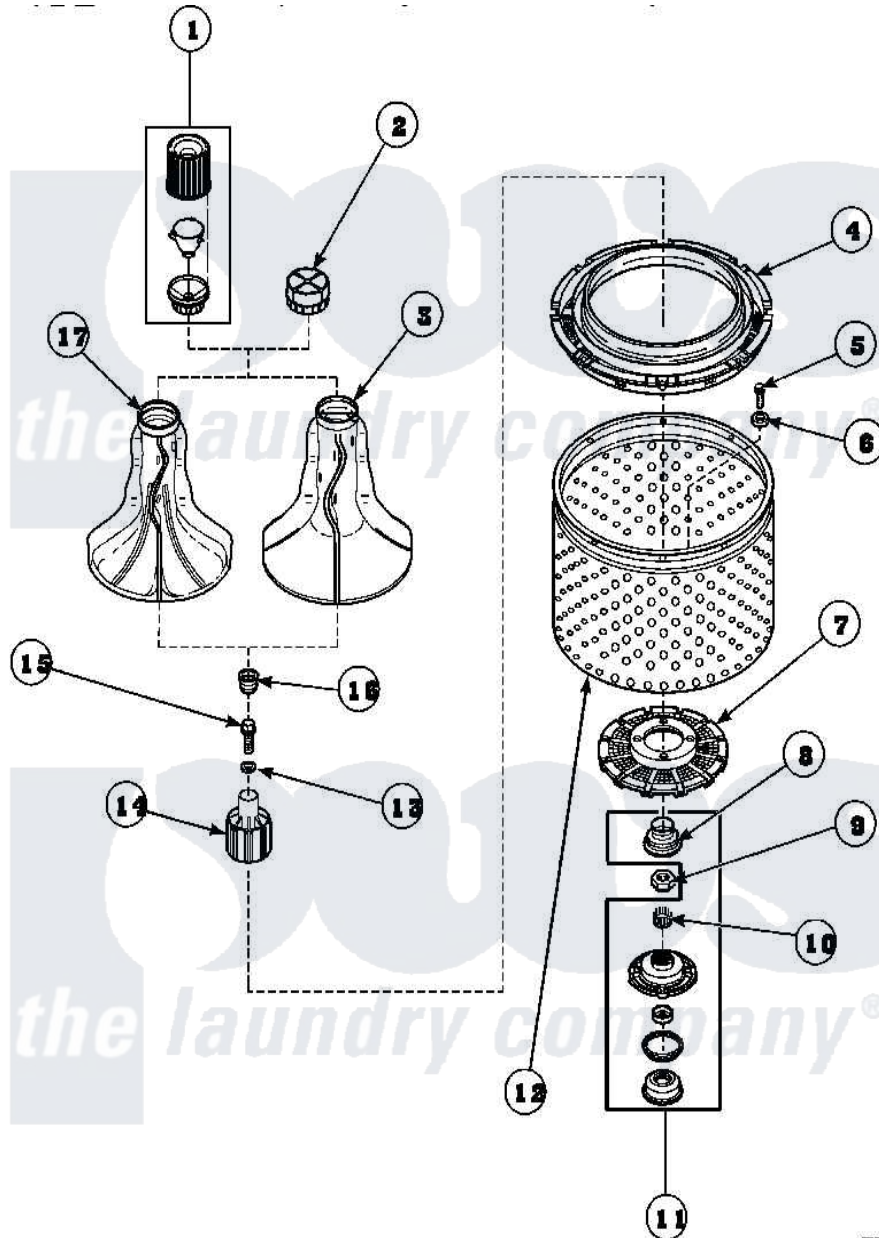

Amana LW6143WM (BOM: PLW6143WMA) 03 - AGITATOR/DRIVE BELL/SEAL KIT/TUB & HUB

Amana Residential Amana LW6143WM (BOM: PLW6143WMA) Washer Parts Parts Diagram 03 - AGITATOR/DRIVE BELL/SEAL KIT/TUB & HUB
 Click on the part number to view part

W230785A

| Item | Original Part Number | Replaced By | Status | Part Description |
|------|-----------------------|---------------------------|--------|--------------------------|
| 1 | 36542 | 40002101W | | Assembly, Fabric Softner |
| 2 | 36515 | | | Cap, Agitator |
| 3 | 36507 | 40000501W | | Agitator, Flex Vane |
| 4 | 35035 | | | Guard, Clothes |
| 5 | 27202 | W10116787 | | Screw |
| 6 | 28094 | | | Gasket |
| 7 | 32998 | 39371 | | Filter Lin |
| 8 | 36425 | 40016101 | | Seal, Bell Drive |
| 9 | Y29220 | 40016301 | | Nut, Lock |
| 10 | 29728 | 40008301 | | Insert, Spline |
| 11 | 495P3 | R9900552 | | Hub And Seal |
| 12 | 33501P | R9900144 | | Kit- Wash |
| 13 | 36472 | | | O-Ring |
| 14 | 36443P | R9900189 | | Kit, Drive Bell And Seal |
| 15 | 34288 | 40065102 | | Screw, Shoulder 1/4 |