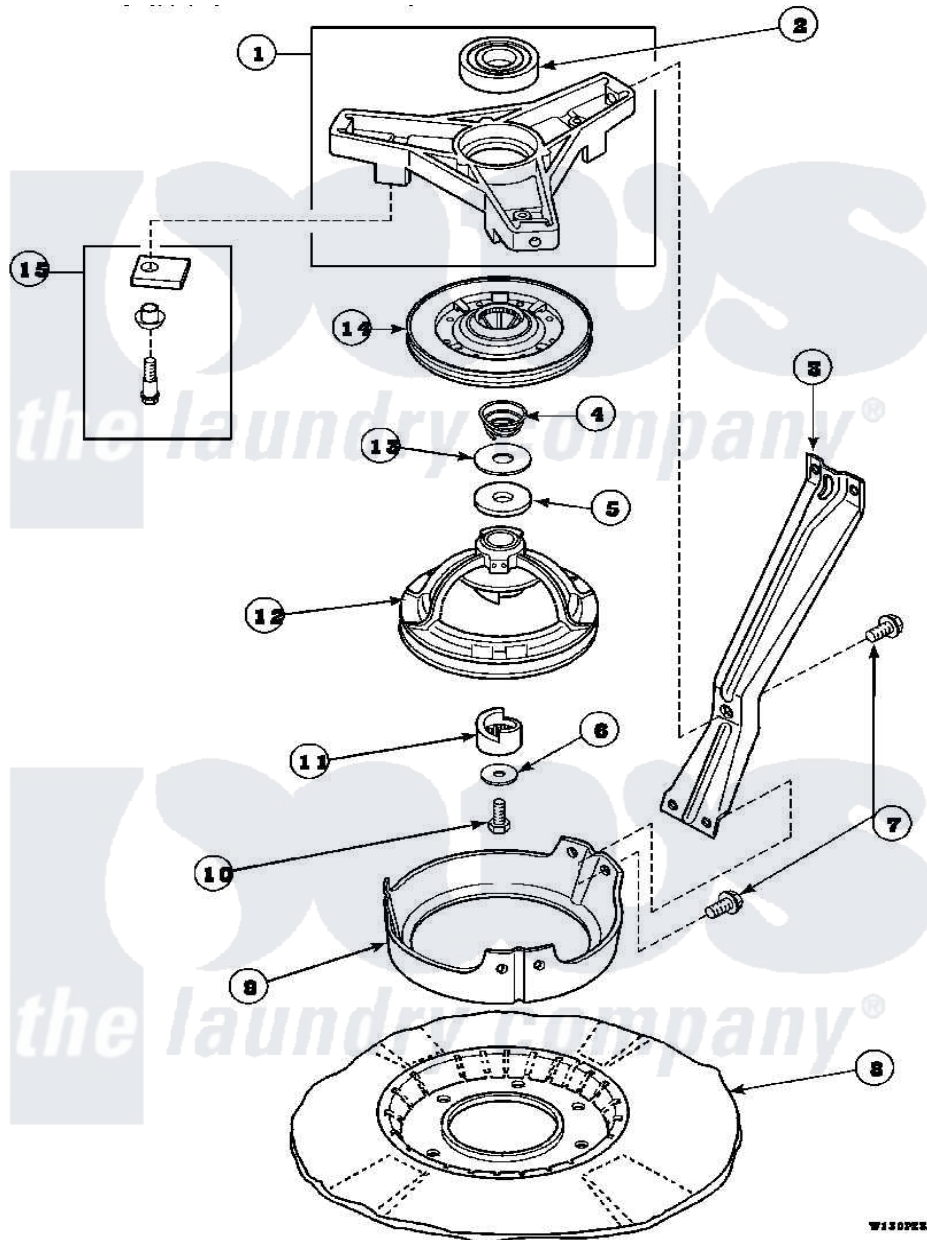

Amana LW6143WM (BOM: PLW6143WMA) 04 - BRG HSG/BRAKE/PULLEY & PIVOT DOME

Amana Residential Amana LW6143WM (BOM: PLW6143WMA) Washer Parts Parts Diagram 04 - BRG HSG/BRAKE/PULLEY & PIVOT DOME
 Click on the part number to view part

Item	Original Part Number	Replaced By	Status	Part Description
1	35746			Assembly, Bearing Housing-L
2	28944R	40004001		Bearing, Main
3	34471		Not Available	LEG,SUPPORT
4	33435			Spring, Conical
5	27015	40063201		Washer, Flat
6	26509	40041501		Washer
7	35369	40128701		Screw, 5/16-18 X .50
8	36599P			Assembly Nut/ Leg Base
"	34434P			Assembly Nut/Leg Base
9	34470			Dome, Pivot
10	27220	40063401		Screw, 1/4-20 x 5/8 Hex
11	27018			Helix
12	34921			Assembly, Pulley-Spin And Agitate
13	35535	40065701		Washer, 2 Odx.63 ID