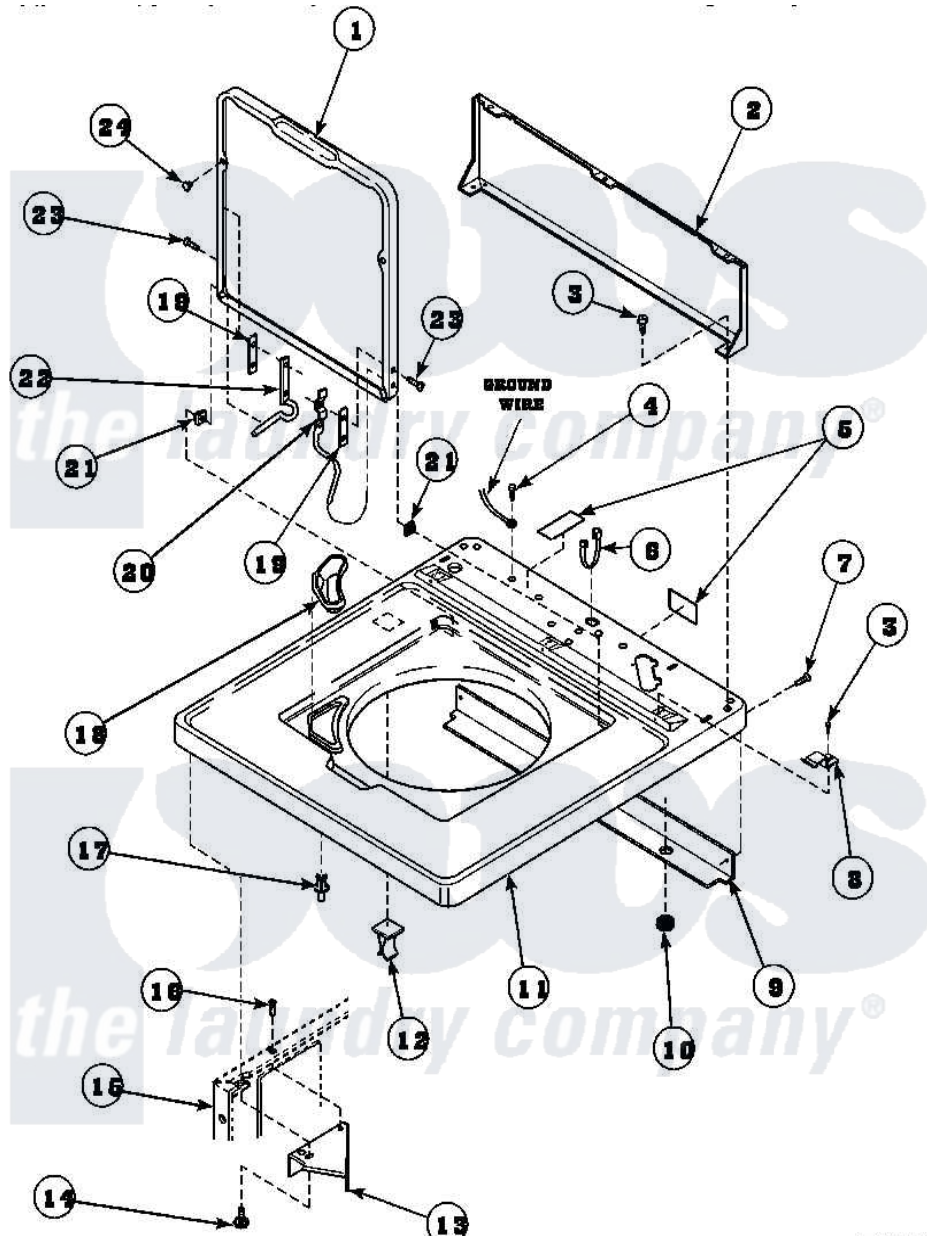

Amana LW6143WM (BOM: PLW6143WMA) 05 - CAB TOP/LOADING DR & CTRL HOOD REAR PAN

Amana Residential Amana LW6143WM (BOM: PLW6143WMA) Washer Parts Diagram 05 - CAB TOP/LOADING DR & CTRL HOOD REAR PAN
 Click on the part number to view part

Item	Original Part Number	Replaced By	Status	Part Description
2	34903		Not Available	PANEL, BACK HOOD (USE 37782)
3	23962	W10116760		Screw
4	52909			Screw, 10B-16 X 1/2 HeX
6	21903	211881		Grommet, Cord Part Not Used-Gas Models Only
7	27196	27001200		Screw
8	35887	40063901		Clip, Hold Down
11	34902_P		Not Available	CABINET TOP
12	36519		Not Available	CLIP
13	36034			Bracket, Director-Module
14	Y31644	27001200		Screw
15	34475_P		Not Available	CABINET
16	36035		Not Available	SCREW,8-18X3/8 PHIL FLT HD
17	56534			Barrel, Support

18	34776	Not Available	DISPENSER,BLEACH
19	34338		Gasket, Hinge
20	36437		Hinge, Lid R
21	33446	40008201	Bushing, Hinge
22	36513		Hinge, Left
23	34337	W10119828	Screw, Lid Hinge Mounting
24	21685	40038001	Bumper