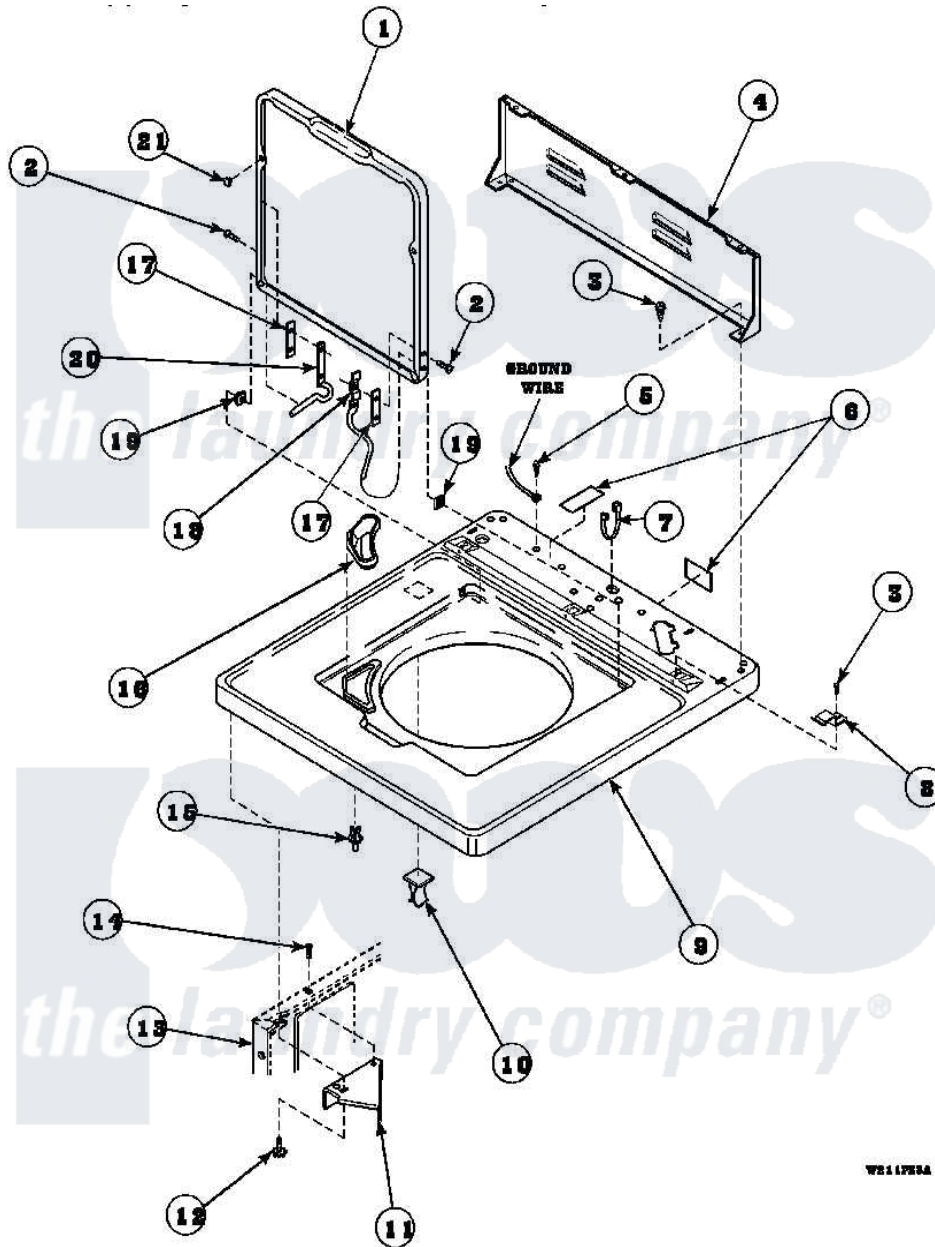

Amana LW6143WM (BOM: PLW6143WMA) 06 - CAB TOP/LOADING DR & CTRL HOOD REAR PAN

WB11793A

Amana Residential Amana LW6143WM (BOM: PLW6143WMA) Washer Parts Parts Diagram 06 - CAB TOP/LOADING DR & CTRL HOOD REAR PAN
 Click on the part number to view part

Item	Original Part Number	Replaced By	Status	Part Description
1	33541_P		Not Available	LOADING DOOR
2	34337	W10119828		Screw, Lid Hinge Mounting
3	23962	W10116760		Screw
4	34903		Not Available	PANEL, BACK HOOD (USE 37782)
5	52909			Screw, 10B-16 X 1/2 HeX
6	24903		Not Available	STICKER,DISCONNECT POW
7	21903	211881		Grommet, Cord Part Not Used-Gas Models Only
8	35887	40063901		Clip, Hold Down
9	34902_P		Not Available	CABINET TOP
10	36519		Not Available	CLIP
11	36034			Bracket, Director-Module
12	Y31644	27001200		Screw
13	34475_P		Not Available	CABINET

14	36035	Not Available	SCREW,8-18X3/8 PHIL FLT HD
15	56534		Barrel, Support
16	34776	Not Available	DISPENSER,BLEACH
17	34338		Gasket, Hinge
18	36437		Hinge, Lid R
19	33446	40008201	Bushing, Hinge
20	36513		Hinge, Left
21	21685	40038001	Bumper
NI	26594P		Grease, Silicone - 2 Oz Tube