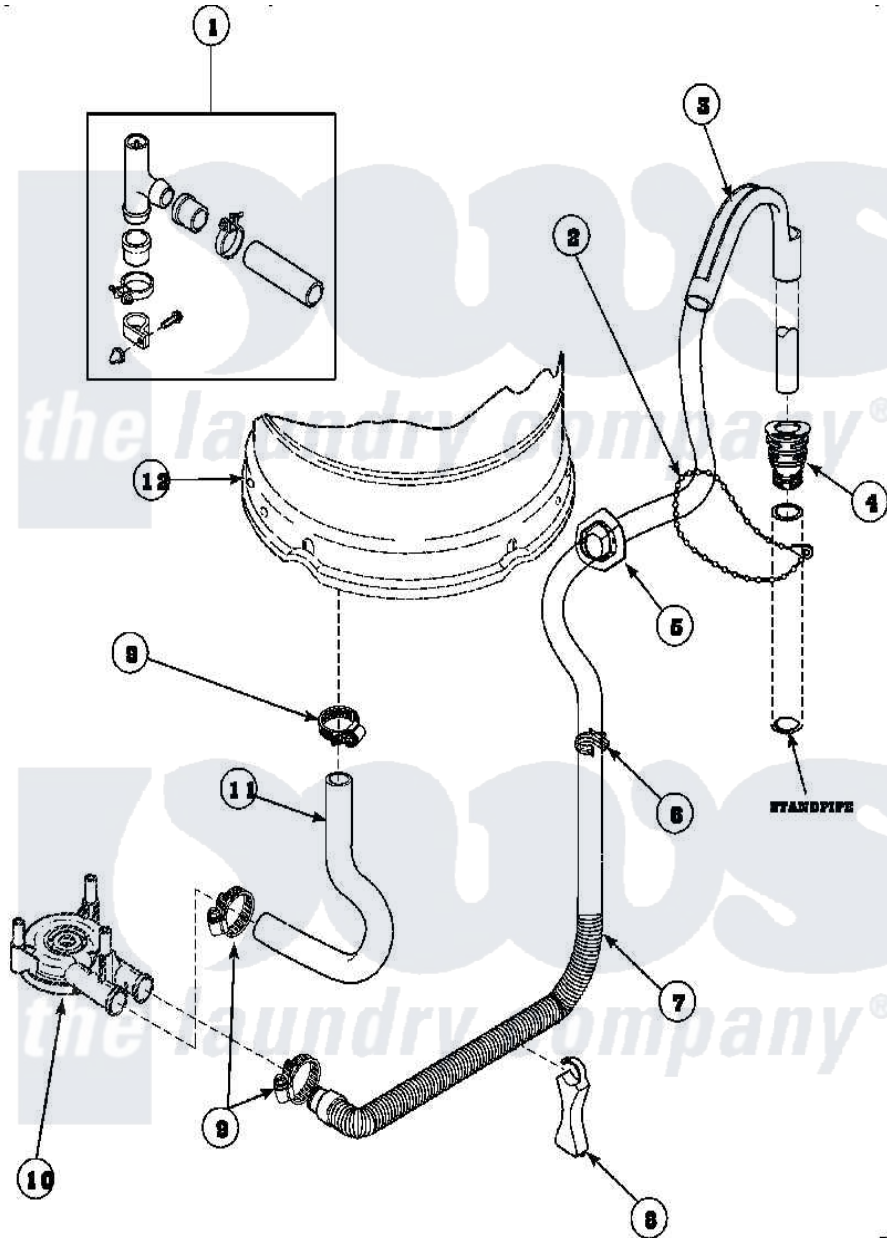

Amana LW6143WM (BOM: PLW6143WMA) 07 - DRAIN HOSE AND SIPHON BREAK

Amana Residential Amana LW6143WM (BOM: PLW6143WMA) Washer Parts Parts Diagram 07 - DRAIN HOSE AND SIPHON BREAK

[Click on the part number to view part](#)

Item	Original Part Number	Replaced By	Status	Part Description
1	562P3	76660		Break-Sphn
2	33489	8539404		Tie-Wire
3	33615	22003814		Retainer, Drain Hose
4	36878	40008101		Adapter, Standpipe
5	32219			Relief, Strain
6	36014			Clip, Retainer-Hose
7	37245	40053901		Hose, Drain
8	36522			Hose Support
"	35487			Support, Hose
9	36802	285655		Clamp, Hose
10	36863P	27001233		Pump
11	35753			Hose, Tub To Pump-Ddp
12	34438P			Assembly, Outer Tub