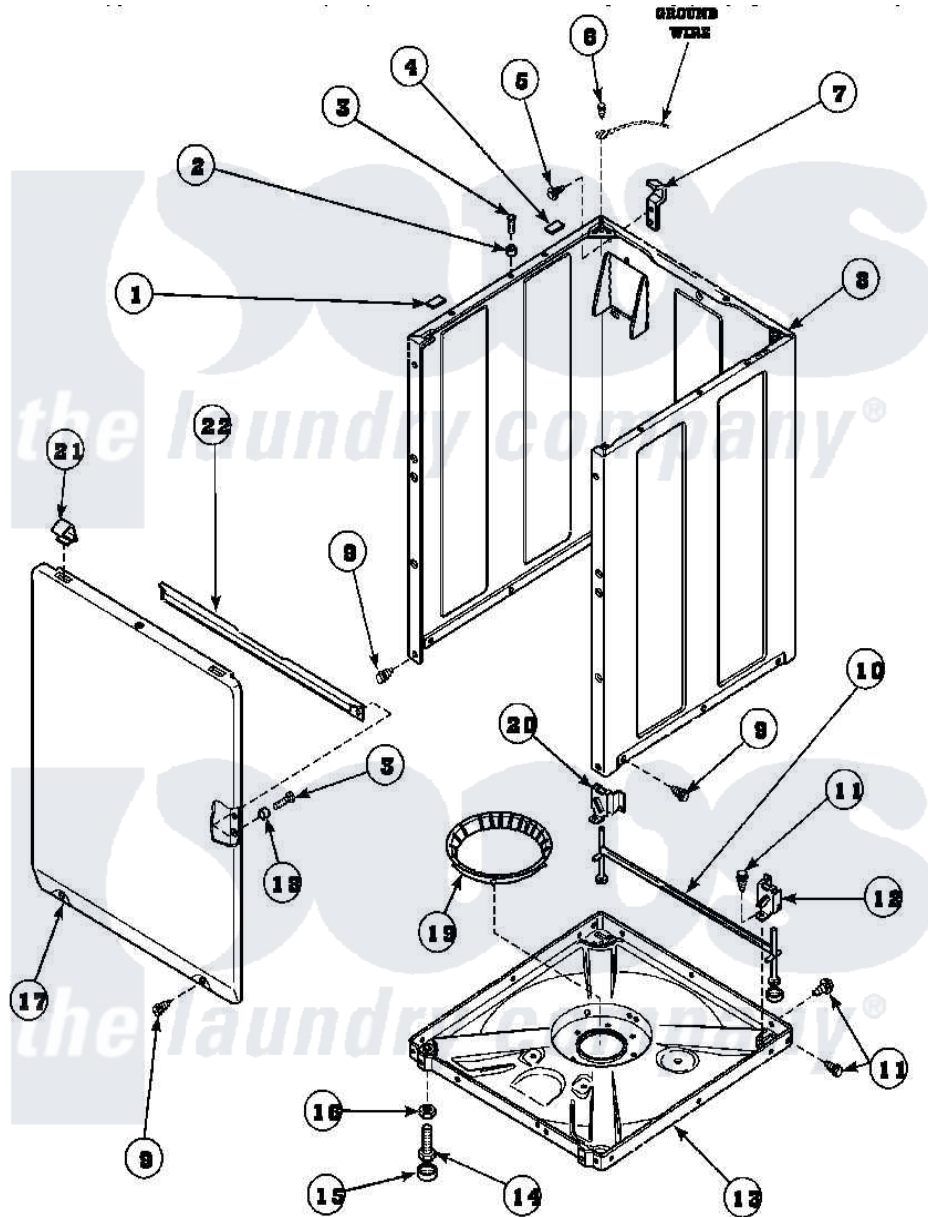

Amana LW6143WM (BOM: PLW6143WMA) 08 - FRONT PANEL, BASE ASSY AND CABINET ASSY

W1142728A

Amana Residential Amana LW6143WM (BOM: PLW6143WMA) Washer Parts Parts Diagram 08 - FRONT PANEL, BASE ASSY AND CABINET ASSY
 Click on the part number to view part

Item	Original Part Number	Replaced By	Status	Part Description
1	Y56128			Pad, Bumper
2	56079	505187		Locator, Panel
3	32671	Y014874		Screw, Idler Arm And Sleeve
4	36226			Pad, Bumper .25
5	34499		Not Available	SCREW, No.10B X 1/4 TAP IN HX
6	23962	W10116760		Screw
7	Y27103			Hinge, Hold-Down Lug
8	34475_P		Not Available	CABINET
9	27196	27001200		Screw
10	34443			Assembly, Leg And Stabilier
11	35148		Not Available	SCREW, 1/4-14 X 3/8 HX HD
12	36036		Not Available	BRACKET, SLL-RIGHT
13	36599P			Assembly Nut/ Leg Base
"	34434P			Assembly Nut/Leg Base

14	Y34319	22003428	Leg, Adjustable
15	34318	40016001	Foot, Rubber
16	Y21899	40038101	Nut, Leg
17	34656_P		Not Available FRONT PANEL
18	28102		Locator, Panel
19	36108		Not Available SNUBBER PAD & ISOLATOR
20	36037		Bracket, SII-Left
21	35865		Clip, Hold-Down Front Panel
22	Y35097		Not Available BRACE, FRT PNL