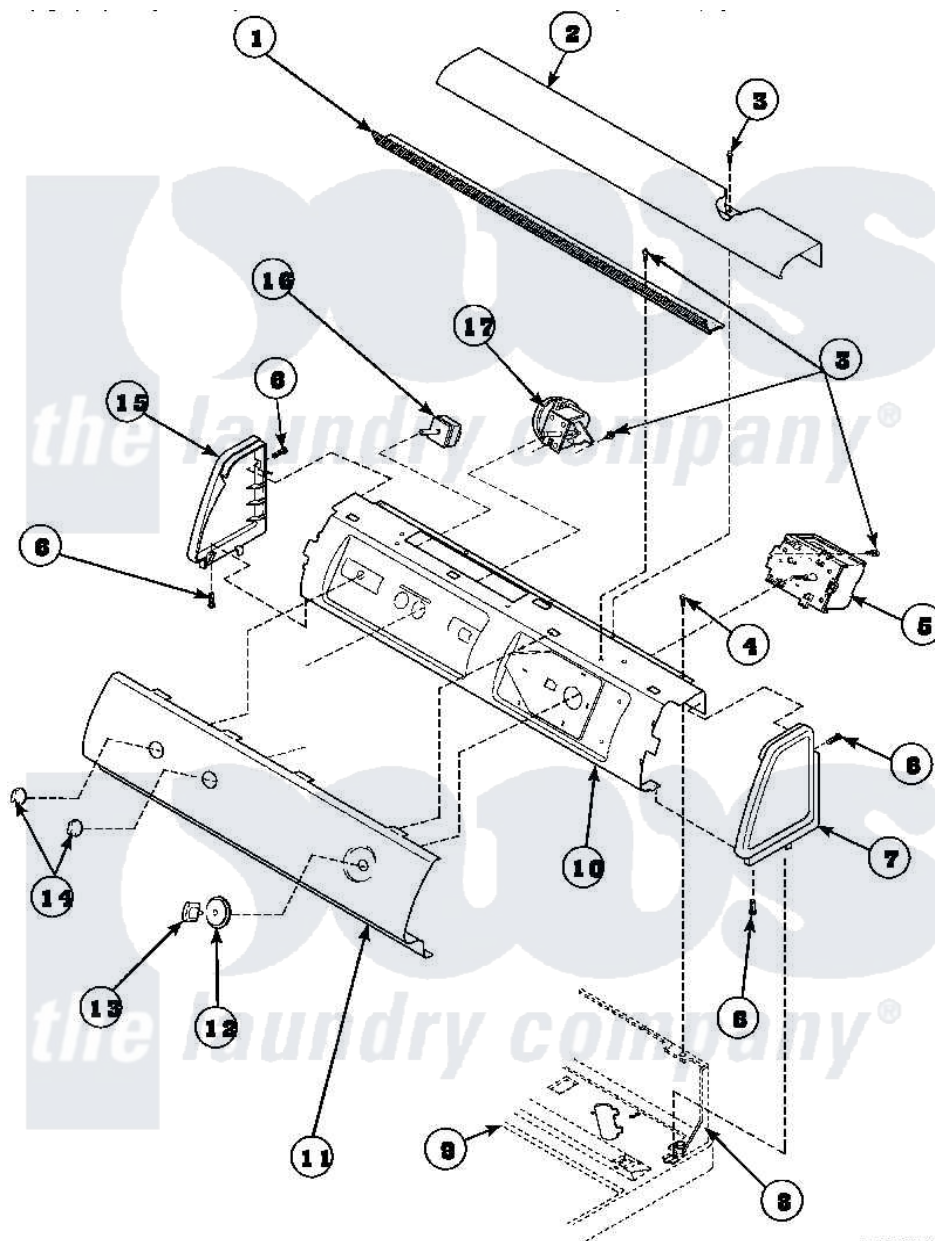

# Amana LW6143WM (BOM: PLW6143WMA) 09 - GRAPHIC PANEL, CTRL MTG PLATE AND CTRLS

Amana Residential Amana LW6143WM (BOM: PLW6143WMA) Washer Parts Parts Diagram 09 - GRAPHIC PANEL, CTRL MTG PLATE AND CTRLS  
 Click on the part number to view part

Item	Original Part Number	Replaced By	Status	Part Description
1	Y34826		Not Available	DIFFUSER,LAMP-CLEAR
2	34824		Not Available	TOP COVER
3	23962	<a href="#">W10116760</a>		Screw
4	34904	<a href="#">489355</a>		Screw, 8 X 1/2
5	<a href="#">36608</a>			Timer, 4 Cycle
6	501086	<a href="#">90767</a>		Screw, 8A X 3/8 HeX Washer Head Tapping
7	34817		Not Available	END CAP(RIGHT)
8	34903		Not Available	PANEL, BACK HOOD (USE 37782)
9	34902_P		Not Available	CABINET TOP
10	34821		Not Available	CONTROL MOUNTING PLATE
11	36626		Not Available	GRAPHIC PANEL
12	36700		Not Available	TIMER KNOB SKIRT
13	35333		Not Available	TIMER KNOB

14	36701	Not Available	KNOB, TEMP
15	34818	Not Available	END CAP(LEFT)
16	<a href="#">35115</a>		Switch, TemPerature 3 P
17	36045	<a href="#">40055101</a>	Switch, Pressure