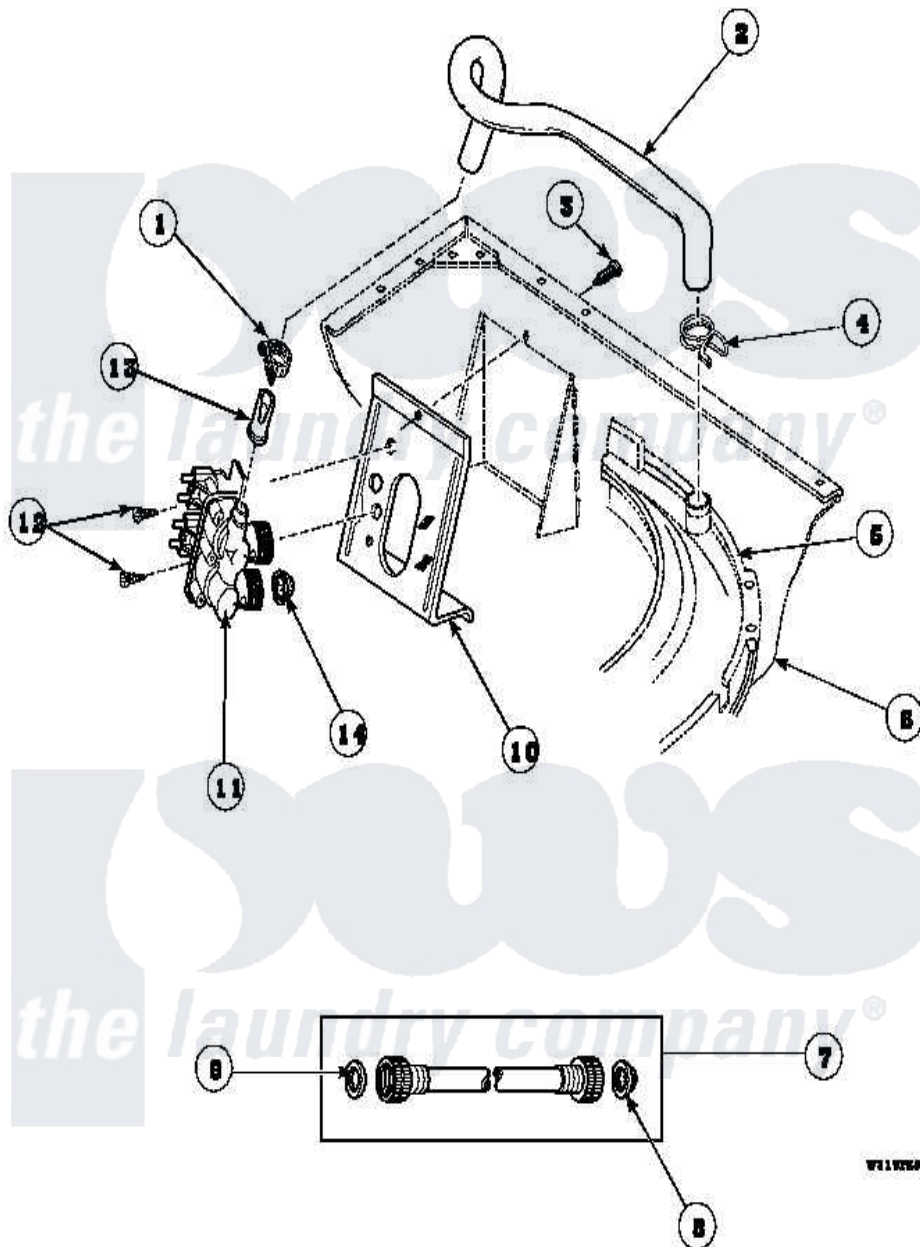

Amana LW6143WM (BOM: PLW6143WMA) 10 - INLET/FILL HOSE/MIXING VLV & MTG BRKT

W1117544

Amana Residential Amana LW6143WM (BOM: PLW6143WMA) Washer Parts Parts Diagram 10 - INLET/FILL HOSE/MIXING VLV & MTG BRKT
 Click on the part number to view part

Item	Original Part Number	Replaced By	Status	Part Description
1	36801	596669		Clamp, Manifold
2	35874	38155		Hose, Mix Valve To TU
3	33562	27001200		Screw
4	29210			Hose Clamp
5	36025P			Assembly, Tub Cover and Gasket
6	34475_P		Not Available	CABINET
7	20617		Not Available	HOSE, INLET (8 FT)
"	28330P	202860		Inlet Hose Assembly
"	20618	21001467		Hose- 10'
8	28605	22002960		Strainer, Washer Inlet
9	20290	Y013783		Washer, Inlet Hose
10	34972	39407		Bracket, Valve
11	34963	34963P		Valve Mixing Package
12	501086	00767		Screw, 8A X 3/8 HeX Washer

12	301000	30707	Head Tapping
13	34500	22001900	Preventer, Back Flow
14	24122	22002960	Strainer, Washer Inlet