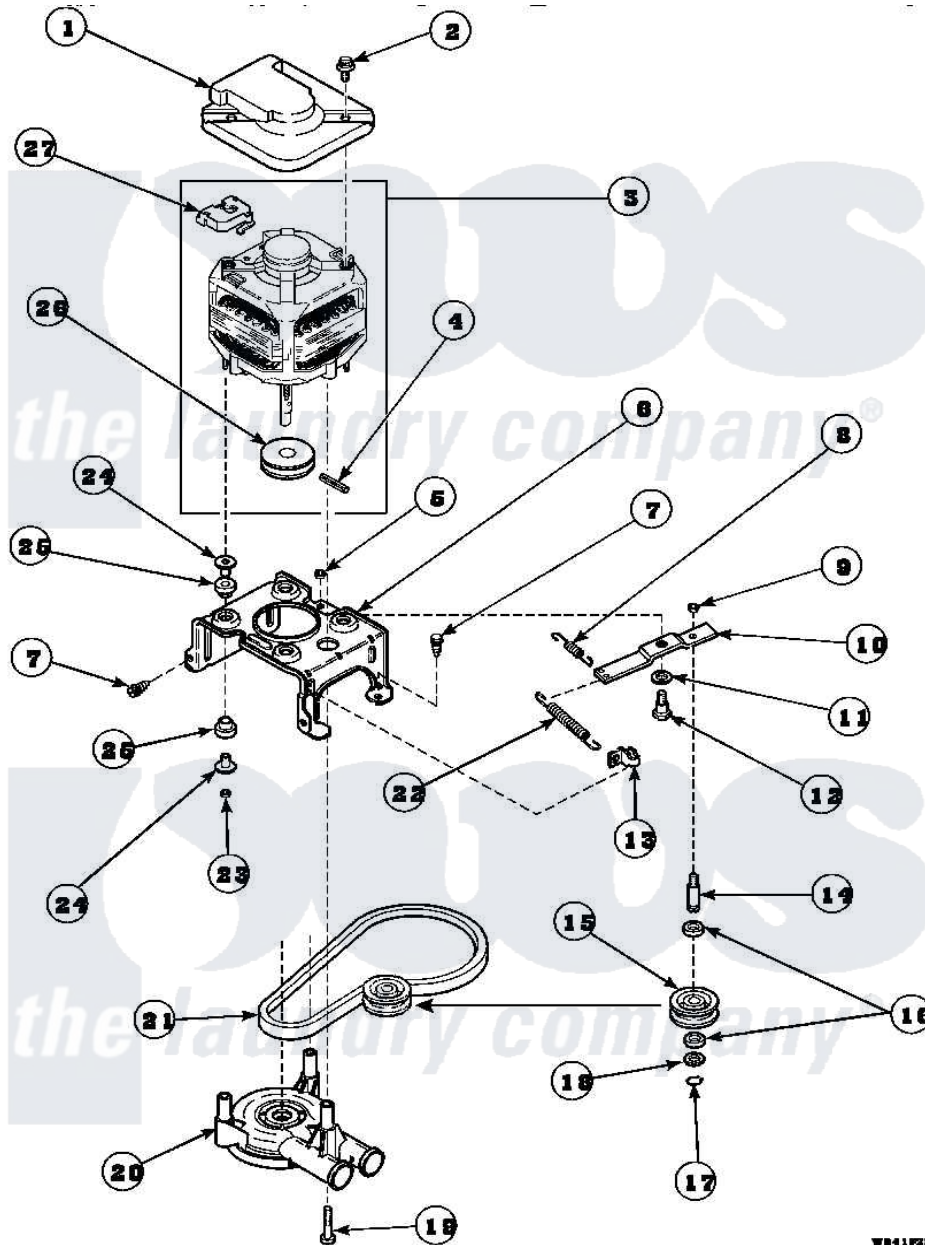

Amana LW6143WM (BOM: PLW6143WMA) 12 - MOTOR, MTG BRKT, BELT, PUMP & IDLER ASSY

WB11P20A

Amana Residential Amana LW6143WM (BOM: PLW6143WMA) Washer Parts Parts Diagram 12 - MOTOR, MTG BRKT, BELT, PUMP & IDLER ASSY
 Click on the part number to view part

Item	Original Part Number	Replaced By	Status	Part Description
1	34754	40112301		Shield, Motor
2	36639	4312464		Screw
3	34571P	27001215		Motor W/Pulley
4	23750			Pin, Roll
5	52566	27001225		Nut, Jam Mid Lock 1/4-20
6	34890		Not Available	BRACKET,MOTOR MOUNT
"	37415P			Kit, Motor Brkt
"	37415	37415P		Kit, Motor Brkt
7	Y31645	27001200		Screw
8	30620		Not Available	SPRING,IDLER LEVER HEL
9	28803	2221070		Clamp, Nylon
10	31054	40041002		Lever, Idler
"	37443	40041002		Lever, Idler
11	81392	40054701		Washer
12	27229	40038901		Screw, 1/4-20

13	28849		Clip, Spring
14	28802		Shaft, Idler
15	28800	Not Available	WHEEL, IDLER
16	Y29443		Washer, Felt
17	23748		Ring, Retaining
18	52549		Washer, 501 ID X3/4 Odx
19	Y34565	40063701	Screw, 10-16 x 1.75
20	36863P	27001233	Pump
21	28808		Belt, Agitate And Spin
22	37366		Spring, Idler
"	37606		Spring, Idler Lever
23	35423	3400029	Nut, Adapter Plate
24	34791		Post, Mount-Motor
25	34788		Mount, Motor
26	27171	Not Available	PULLEY, MOTOR
27	35632	Not Available	SWITCH, MOTOR