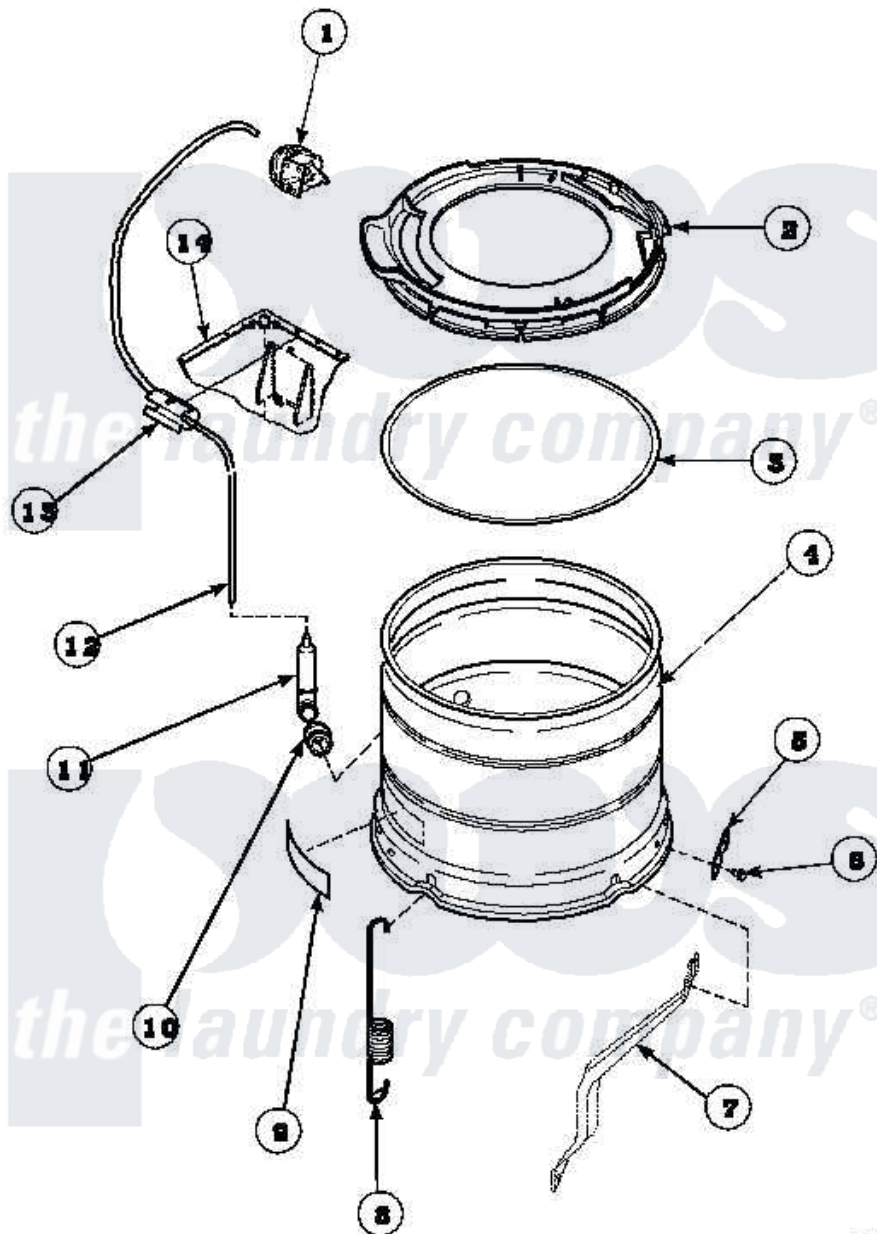

Amana LW6143WM (BOM: PLW6143WMA) 13 - OUTER TUB, COVER AND PRESSURE HOSE

Amana Residential Amana LW6143WM (BOM: PLW6143WMA) Washer Parts Parts Diagram 13 - OUTER TUB, COVER AND PRESSURE HOSE

Click on the part number to view part

Item	Original Part Number	Replaced By	Status	Part Description
1	36045	40055101		Switch, Pressure
2	36025P			Assembly, Tub Cover and Gasket
3	32857			Gasket, Tub Cover Small
4	34438P			Assembly, Outer Tub
5	27926			Plate, Leg .063
6	35369	40128701		Screw, 5/16-18 X .50
7	34471		Not Available	LEG,SUPPORT
8	35948			Spring, Leg-Large Tub
9	500049		Not Available	STICKER
10	29175	40037801		Grommet
11	30907	40008501		Assembly, Pressure Bulb
12	29213	39125		Tubing 31
13	36985		Not Available	CLIP, HOSE
14	34475_P		Not Available	CABINET