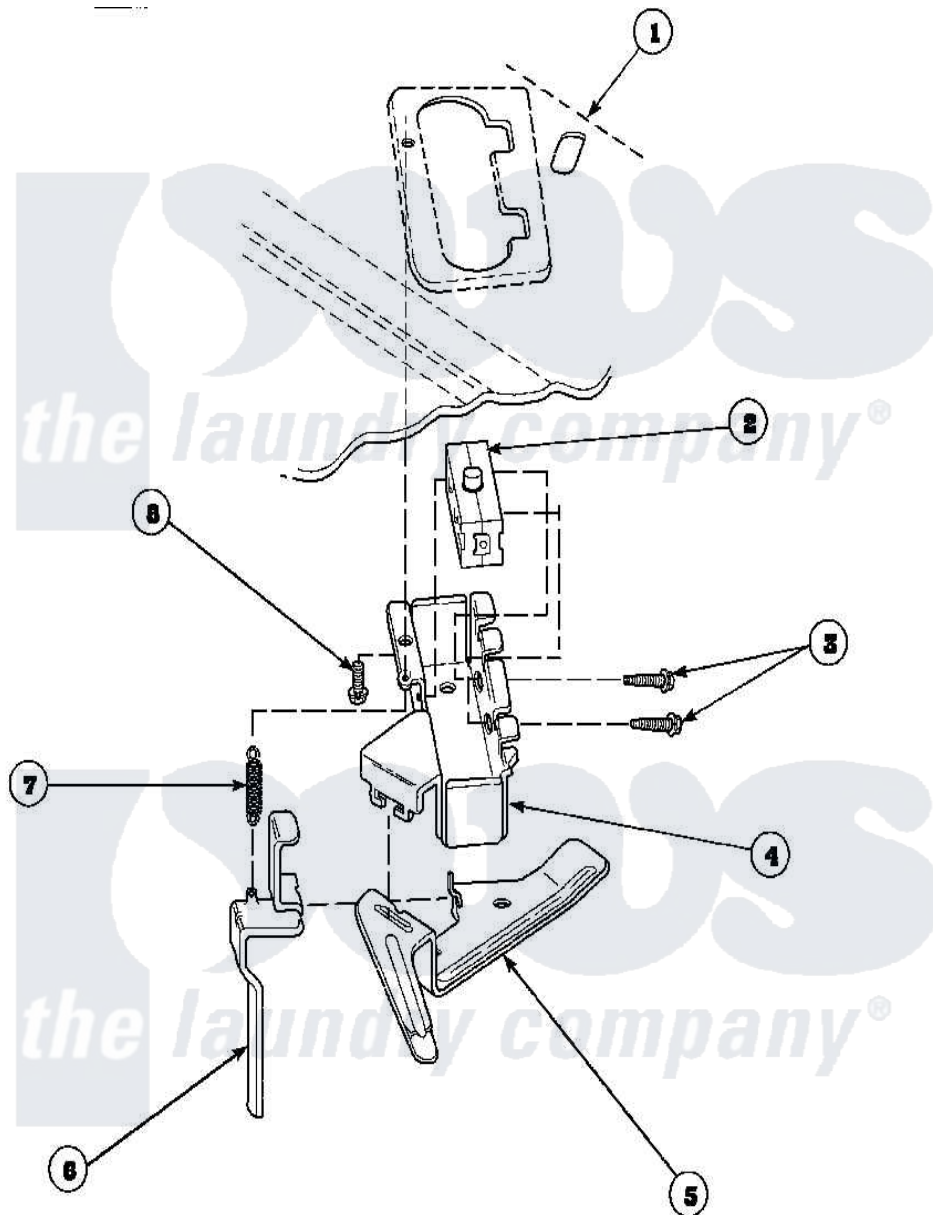

Amana LW6143WM (BOM: PLW6143WMA) 14 - OUT-OF-BALANCE SWITCH

W240925A

Amana Residential Amana LW6143WM (BOM: PLW6143WMA) Washer Parts Parts Diagram 14 - OUT-OF-BALANCE SWITCH

Click on the part number to view part

Item	Original Part Number	Replaced By	Status	Part Description
1	34902_P		Not Available	CABINET TOP
2	33445	27001095		Switch, Lid
3	36510			Screw
4	36497P			Kit, Switch Holder
5	33441			Arm, Actuator
6	33442			Lever, Unbalanced Load
7	33443			Spring
8	23962	W10116760		Screw