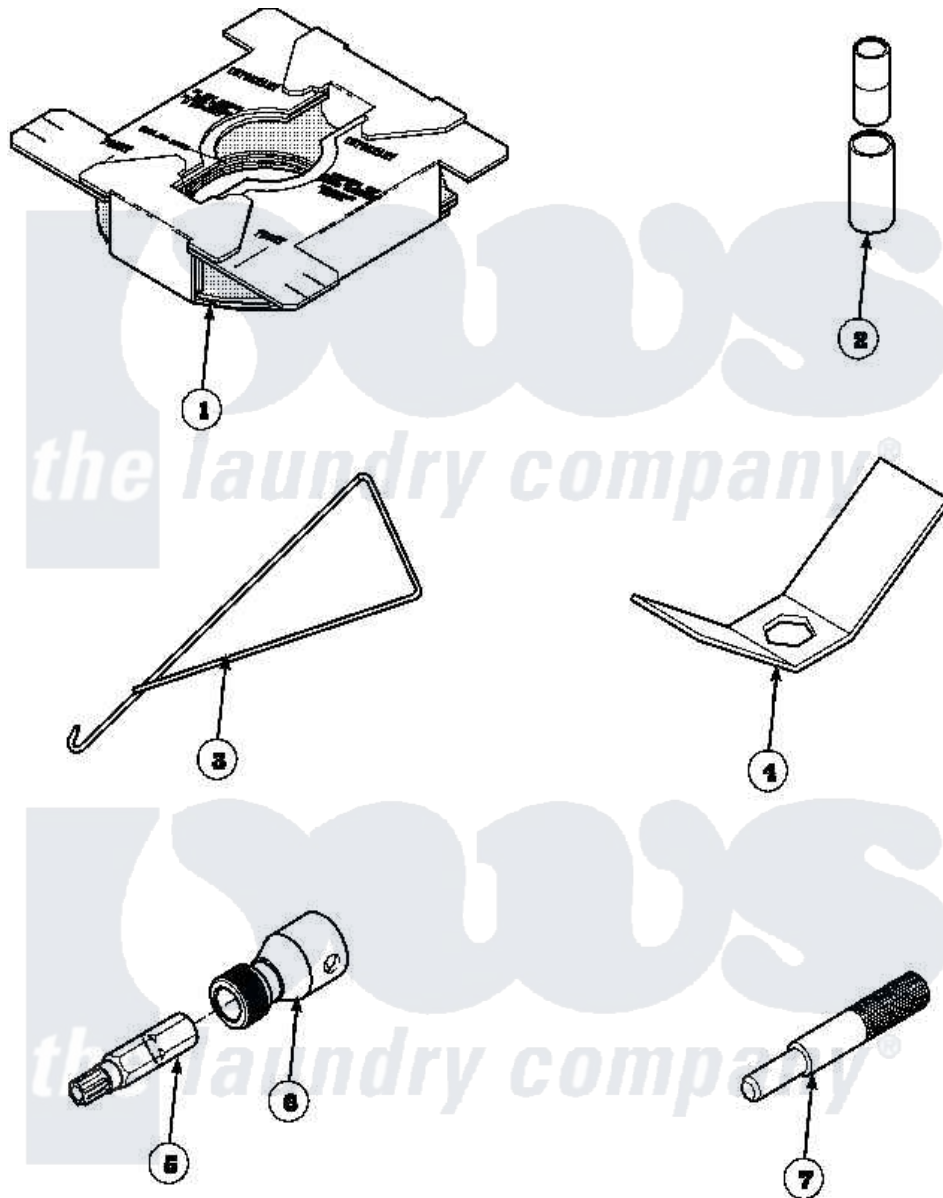

Amana LW6143WM (BOM: PLW6143WMA) 16 - SPECIAL TOOLS

Amana Residential Amana LW6143WM (BOM: PLW6143WMA) Washer Parts Parts Diagram 16 - SPECIAL TOOLS
 Click on the part number to view part

Item	Original Part Number	Replaced By	Status	Part Description
1	36926		Not Available	BRACE, SHIPPING
2	242P4			Installer, Spring
3	289P4	321P4		Hook, Spring
4	237P4	306P4		Hex Wrench
5	282P4			T25 Tamper Resistant Bit
6	24161			Torx Bit Holder
7	305P4		Not Available	TOOL, TRANSMISSION PI
NI	555P3	725P3		Kit