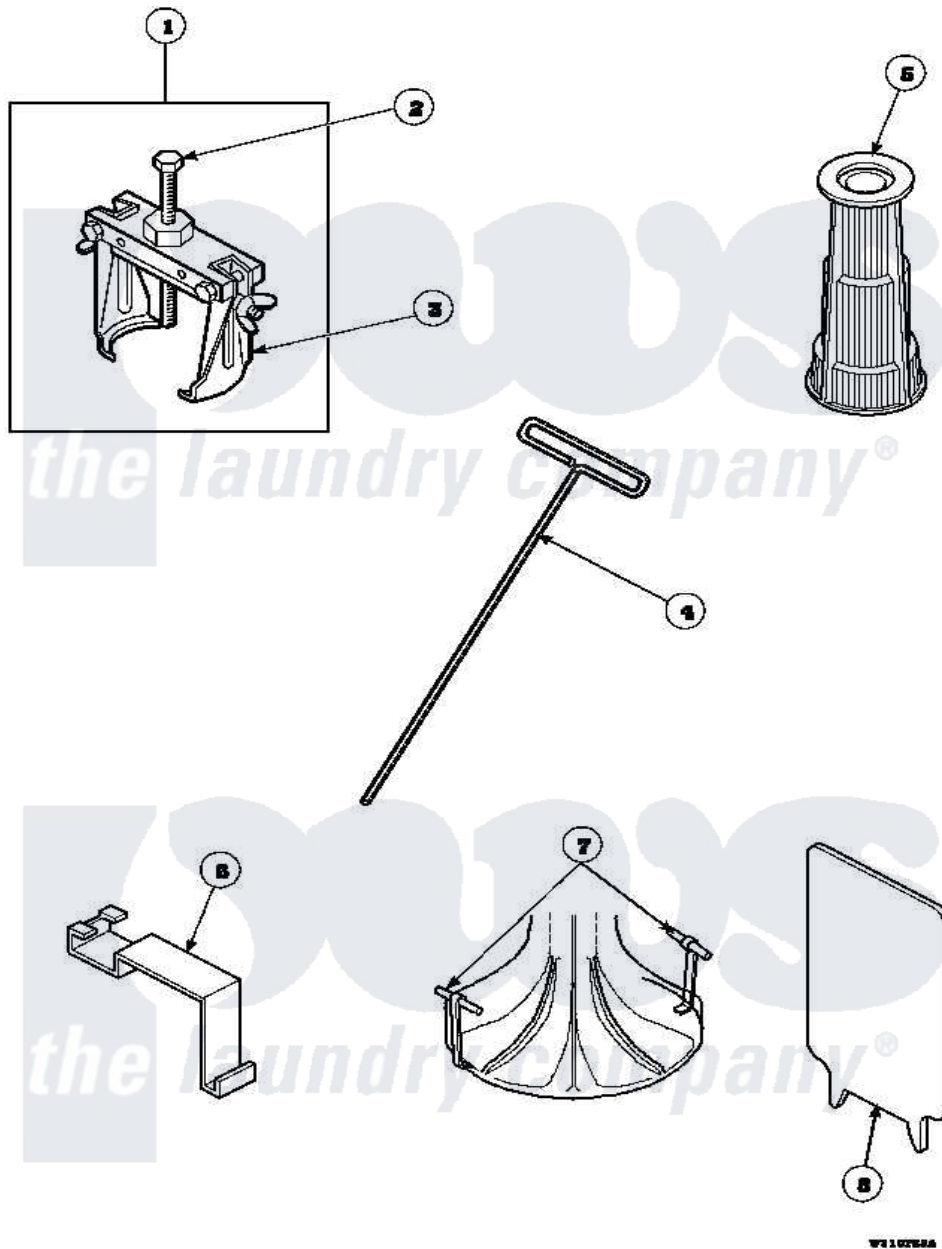

# Amana LW6143WM (BOM: PLW6143WMA) 17 - SPECIAL TOOLS

W6143WMA

Amana Residential Amana LW6143WM (BOM: PLW6143WMA) Washer Parts Parts Diagram 17 - SPECIAL TOOLS

Click on the part number to view part

Item	Original Part Number	Replaced By	Status	Part Description
1	<a href="#">294P4</a>			Bell Tool
2	<a href="#">294P4B</a>			Drive Bell Bolt
3	<a href="#">294P4A</a>			Jaw, Drive Bell Tool
4	291P4		Not Available	WRENCH, T - ALLEN
5	<a href="#">293P4</a>			Seal Tool
6	<a href="#">273P4</a>			Tub Cover Gasket Tool
7	<a href="#">254P4P</a>			Agitator Hooks
8	<a href="#">272P4</a>			Tool, Lid Switch Instal
NI	555P3	<a href="#">725P3</a>		Kit