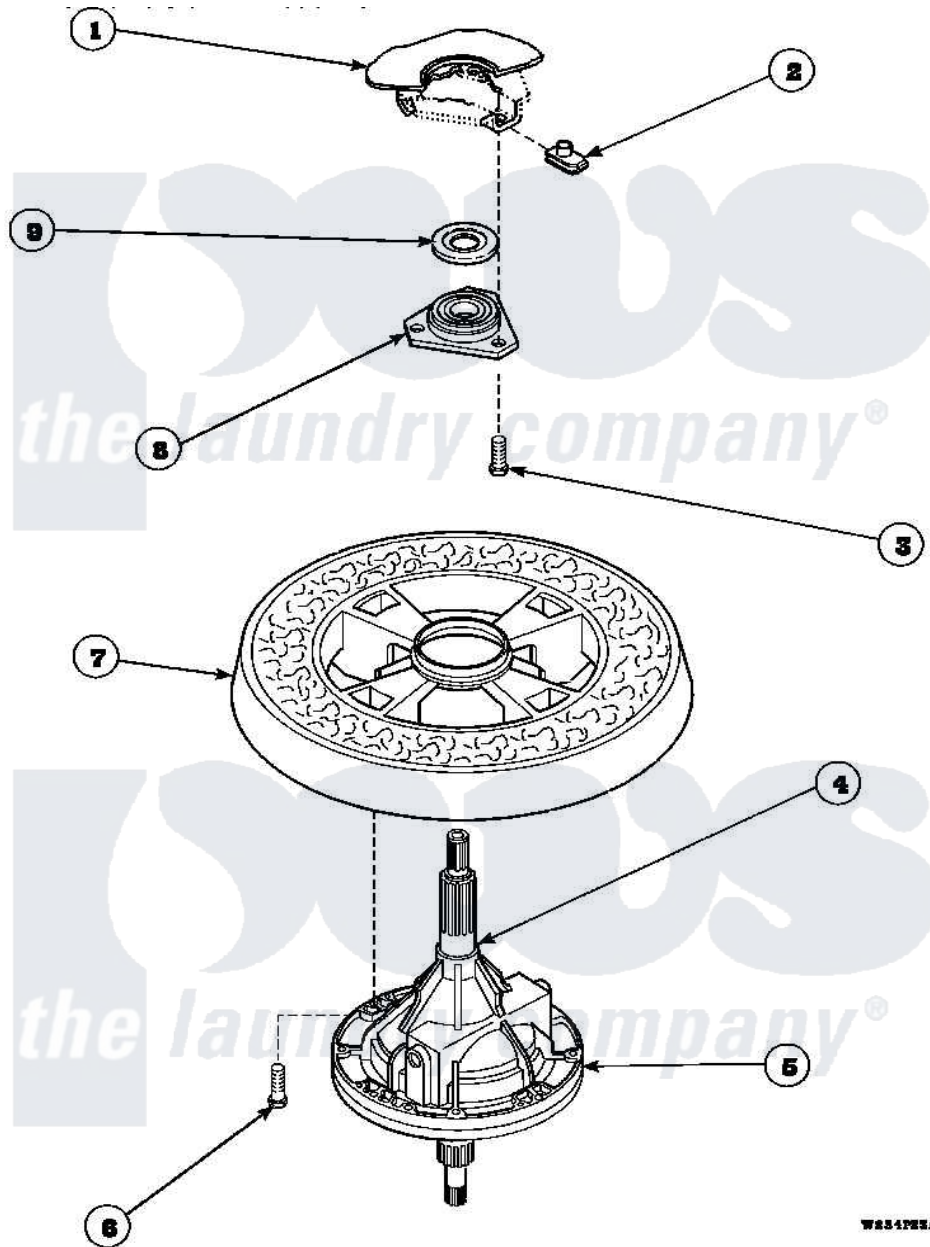

Amana LW6143WM (BOM: PLW6143WMA) 19 - TRANSMISSION ASSY AND BALANCING RING

W251PBA

Amana Residential Amana LW6143WM (BOM: PLW6143WMA) Washer Parts Parts Diagram 19 - TRANSMISSION ASSY AND BALANCING RING
 Click on the part number to view part

Item	Original Part Number	Replaced By	Status	Part Description
1	34438P			Assembly, Outer Tub
2	27222			Nut, Retainer 5/16-18
3	36991	3400500		Bolt, 3405245 5/16-18 X 3/4
4	27604P			Never-Seeze 1 Oz Tube
5	34526P			Assembly, Transmission
6	37047		Not Available	SCREW, CAP
7	34731		Not Available	ASSY,BALANCE RING-COMPL
8	27182	40004201P		Main Bearing Assembly
9	27187			Flinger