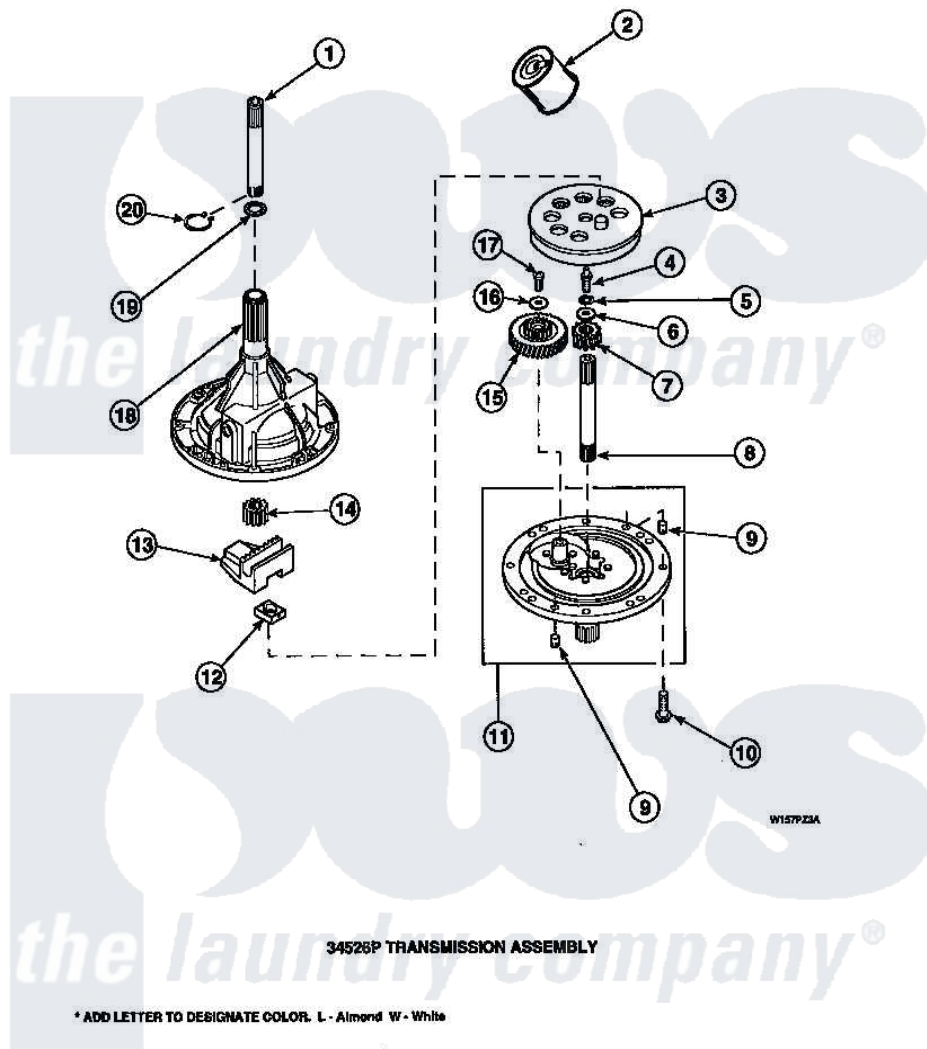

Amana LW6153LB (BOM: PLW6153LB A) 01 - 34526P TRANSMISSION ASSY

Amana Residential Amana LW6153LB (BOM: PLW6153LB A) Washer Parts Parts Diagram 01 - 34526P TRANSMISSION ASSY

Click on the part number to view part

Item	Original Part Number	Replaced By	Status	Part Description
1	Y36570			Shaft, Output
2	27243P			Oil, CW Transmission F-
3	26577			Assembly, Gear And Stud
4	27030		Not Available	SCREW, 1/4-20 SPECIAL
5	21456			Lockwasher, 1/4 Intshkp
6	26509	40041501		Washer
7	36562			Pinion, Drive
8	34853			Shaft, Input
9	27172			Pin, Dowel
10	32814		Not Available	SCREW, 1/4-20X7/8 SERRA
11	38290			Assembly, Cover
12	26493			Slide
13	Y31526			Rack
14	27003			Pinion, Agitator
15	29161			Gear, Reduction

16	29260	Not Available	WASHER
17	29273		Screw, 1/4-20 X 3/8
18	33223	Not Available	ASSY, TRANSMISSION CASE
19	35092		Washer, 3628id X 1.00 X .056
20	27197		Ring, Retaining
NI	37577P	Not Available	SEALANT