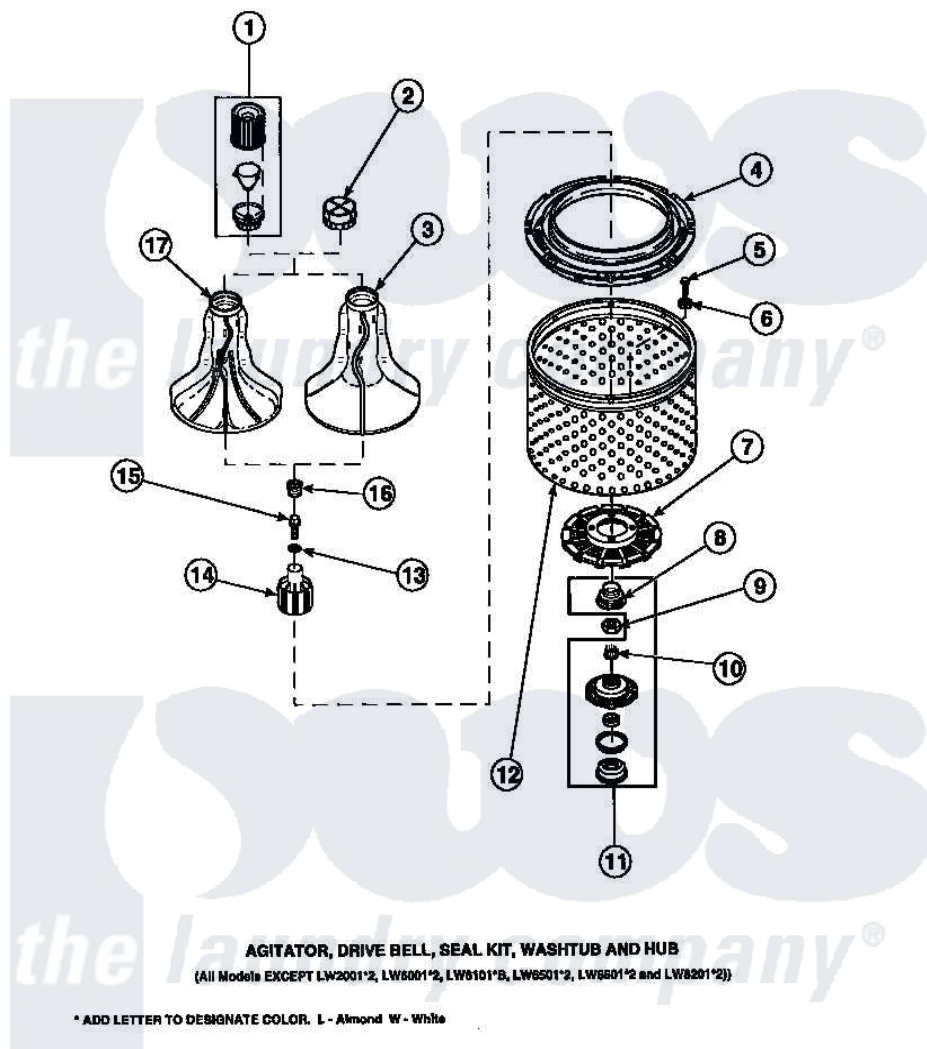

Amana LW6153LB (BOM: PLW6153LB A) 03 - AGITATOR/DRIVE BELL/SEAL KIT/TUB & HUB

Amana Residential Amana LW6153LB (BOM: PLW6153LB A) Washer Parts Parts Diagram 03 - AGITATOR/DRIVE BELL/SEAL KIT/TUB & HUB
 Click on the part number to view part

Item	Original Part Number	Replaced By	Status	Part Description
1	36542	40002101W		Assembly, Fabric Softner
2	36515			Cap, Agitator
3	36507	40000501W		Agitator, Flex Vane
4	35035			Guard, Clothes
5	27202	W10116787		Screw
6	28094			Gasket
7	32998	39371		Filter Lin
8	36425	40016101		Seal, Bell Drive
9	Y29220	40016301		Nut, Lock
10	29728	40008301		Insert, Spline
11	495P3	R9900552		Hub And Seal
12	33501P	R9900144		Kit- Wash
13	36472			O-Ring
14	36443P	R9900189		Kit, Drive Bell And Seal
15	34288	40065102		Screw, Shoulder 1/4