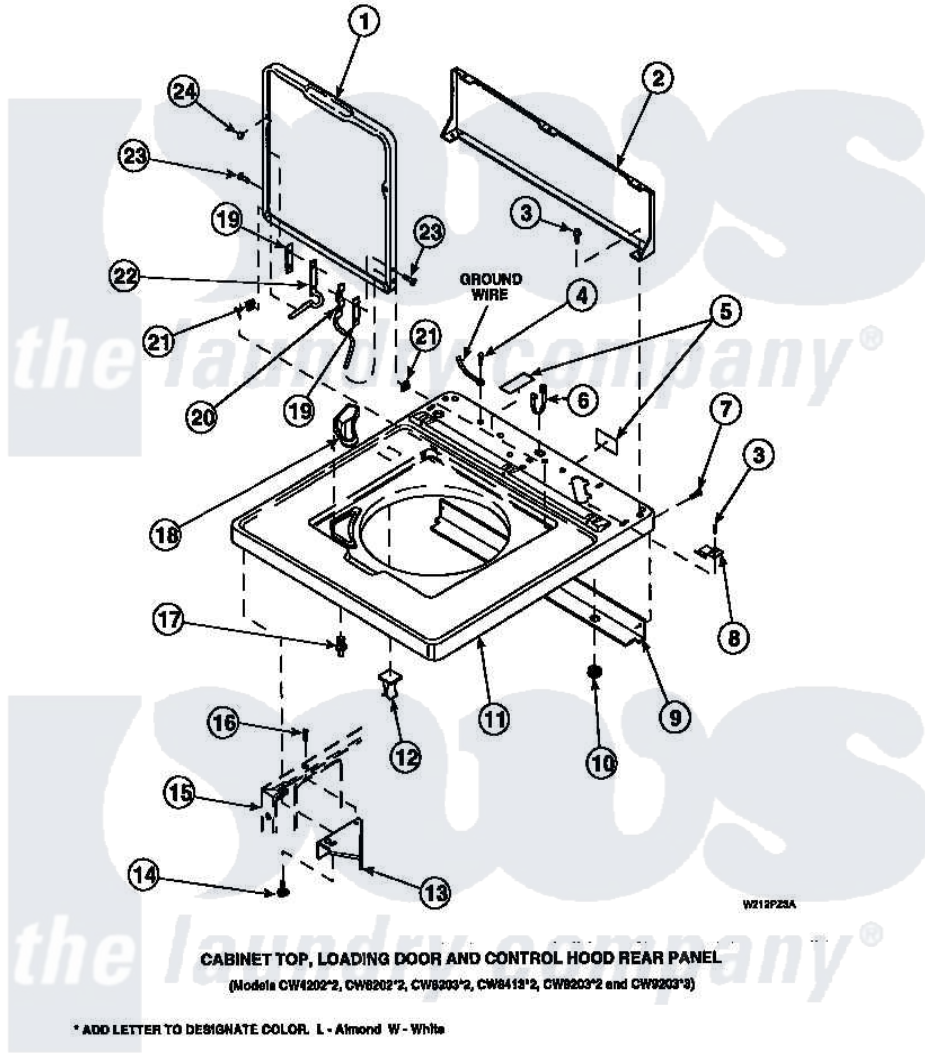

Amana LW6153LB (BOM: PLW6153LB A) 05 - CAB TOP/LOADING DR & CTRL HOOD REAR PAN

Amana Residential Amana LW6153LB (BOM: PLW6153LB A) Washer Parts Parts Diagram 05 - CAB TOP/LOADING DR & CTRL HOOD REAR PAN
 Click on the part number to view part

Item	Original Part Number	Replaced By	Status	Part Description
2	34903		Not Available	PANEL, BACK HOOD (USE 37782)
3	23962	W10116760		Screw
4	52909			Screw, 10B-16 X 1/2 HeX
6	21903	211881		Grommet, Cord Part Not Used-Gas Models Only
7	27196	27001200		Screw
8	35887	40063901		Clip, Hold Down
11	34902P		Not Available	TOP
12	36519		Not Available	CLIP
13	36034			Bracket, Director-Module
14	Y31644	27001200		Screw
15	34475P		Not Available	CABINET
16	36035		Not Available	SCREW,8-18X3/8 PHIL FLT HD
17	56534			Barrel, Support