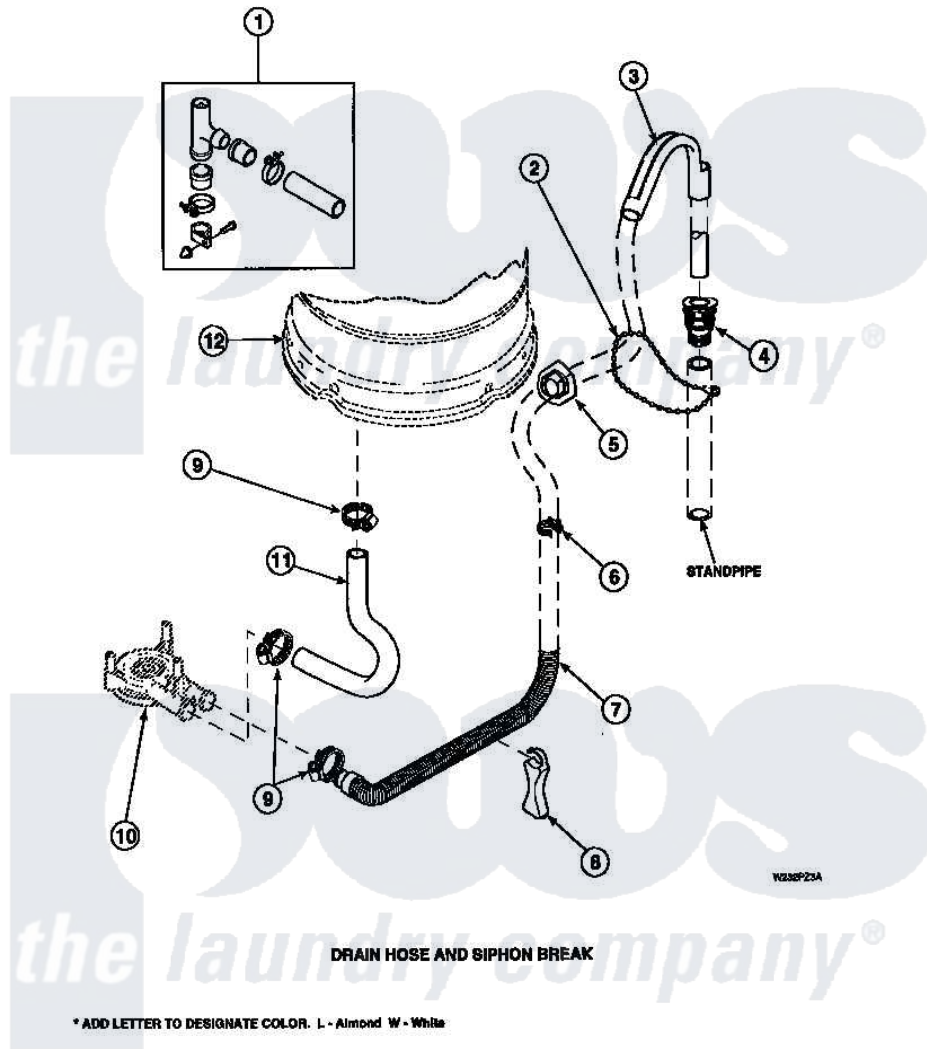

# Amana LW6153LB (BOM: PLW6153LB A) 07 - DRAIN HOSE AND SIPHON BREAK

Amana Residential Amana LW6153LB (BOM: PLW6153LB A) Washer Parts Parts Diagram 07 - DRAIN HOSE AND SIPHON BREAK

Click on the part number to view part

Item	Original Part Number	Replaced By	Status	Part Description
1	562P3	<a href="#">76660</a>		Break-Sphn
2	33489	<a href="#">8539404</a>		Tie-Wire
3	33615	<a href="#">22003814</a>		Retainer, Drain Hose
4	36878	<a href="#">40008101</a>		Adapter, Standpipe
5	<a href="#">32219</a>			Relief, Strain
6	<a href="#">36014</a>			Clip, Retainer-Hose
7	37245	<a href="#">40053901</a>		Hose, Drain
8	<a href="#">36522</a>			Hose Support
"	<a href="#">35487</a>			Support, Hose
9	36802	<a href="#">285655</a>		Clamp, Hose
10	36863P	<a href="#">27001233</a>		Pump
11	<a href="#">35753</a>			Hose, Tub To Pump-Ddp
"	<a href="#">35752</a>			Hose, Tub To Pump-Ddp
12	<a href="#">34438P</a>			Assembly, Outer Tub
"	<a href="#">34439P</a>			Outer Tub