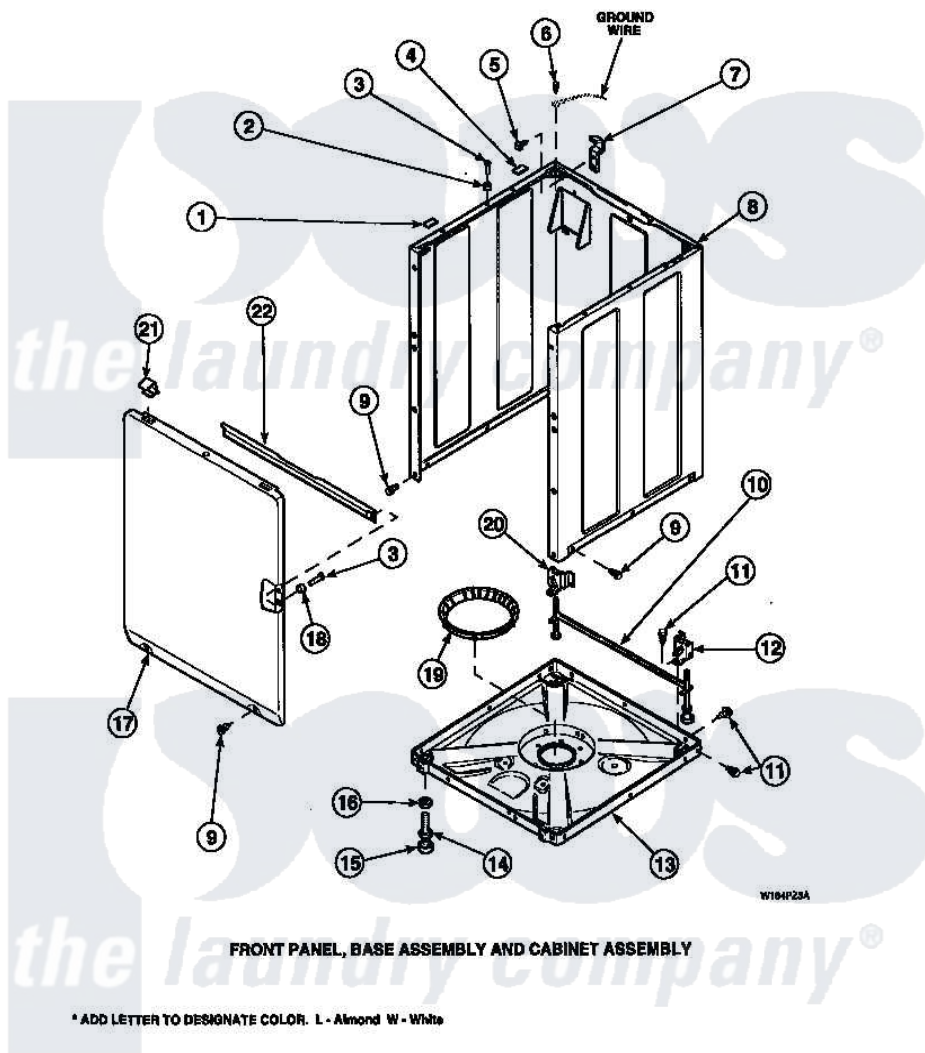

Amana LW6153LB (BOM: PLW6153LB A) 08 - FRONT PANEL, BASE ASSY AND CABINET ASSY

Amana Residential Amana LW6153LB (BOM: PLW6153LB A) Washer Parts Parts Diagram 08 - FRONT PANEL, BASE ASSY AND CABINET ASSY
 Click on the part number to view part

Item	Original Part Number	Replaced By	Status	Part Description
1	Y56128			Pad, Bumper
2	56079	505187		Locator, Panel
3	32671	Y014874		Screw, Idler Arm And Sleeve
4	36226			Pad, Bumper .25
5	34499		Not Available	SCREW, No.10B X 1/4 TAP IN HX
6	23962	W10116760		Screw
7	Y27103			Hinge, Hold-Down Lug
8	34475P		Not Available	CABINET
9	27196	27001200		Screw
10	34443			Assembly, Leg And Stabilier
11	35148		Not Available	SCREW, 1/4-14 X 3/8 HX HD
12	36036		Not Available	BRACKET, SLL-RIGHT
13	36599P			Assembly Nut/ Leg Base
"	34434P			Assembly Nut/Leg Base

14	Y34319	22003428	Leg, Adjustable
15	34318	40016001	Foot, Rubber
16	Y21899	40038101	Nut, Leg
17	34656P	Not Available	NOT GOOD No. SEE NOTE PNL, FRONT
18	28102		Locator, Panel
19	36108	Not Available	SNUBBER PAD & ISOLATOR
20	36037		Bracket, SII-Left
21	35865		Clip, Hold-Down Front Panel
22	Y35097	Not Available	BRACE, FRT PNL