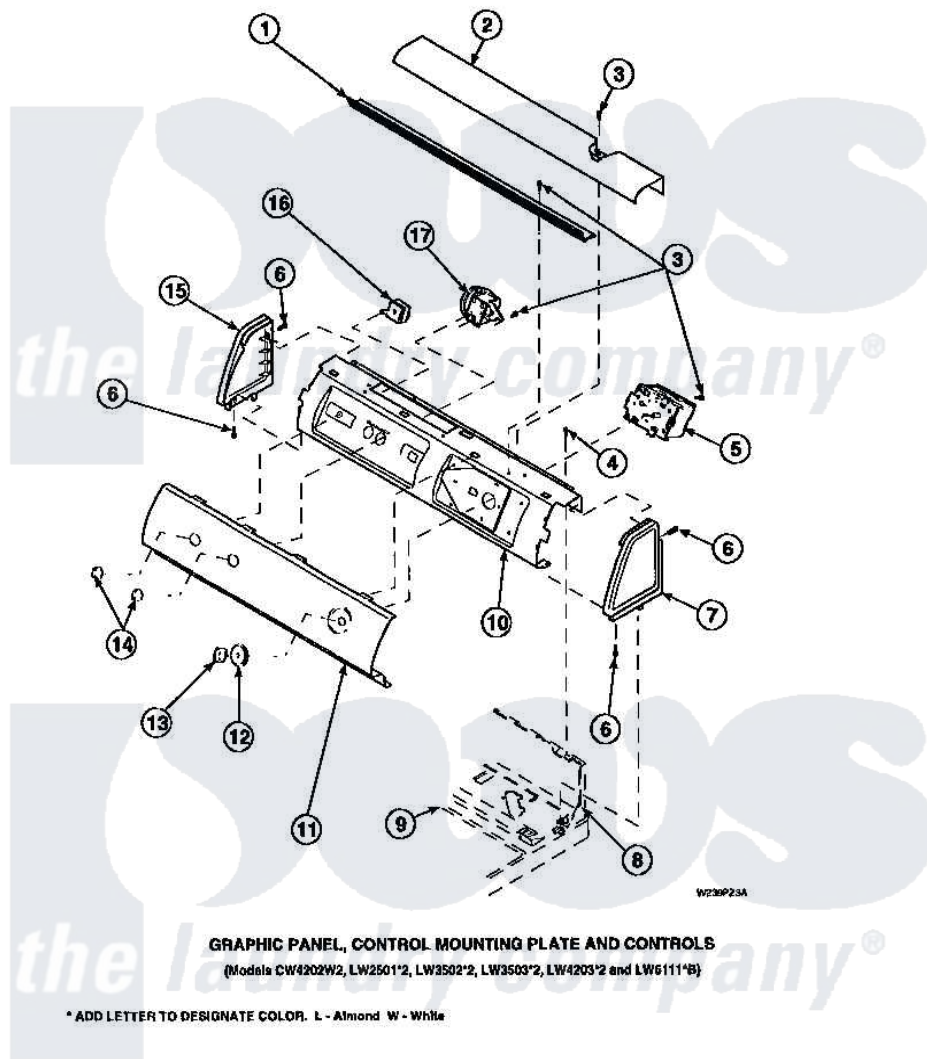

**Amana LW6153LB (BOM: PLW6153LB A) 09 - GRAPHIC PANEL, CTRL
MTG PLATE AND CTRLS**

Amana Residential Amana LW6153LB (BOM: PLW6153LB A) Washer Parts Diagram 09 - GRAPHIC PANEL, CTRL MTG PLATE AND CTRLS
Click on the part number to view part

Item	Original Part Number	Replaced By	Status	Part Description
1	Y34826		Not Available	DIFFUSER,LAMP-CLEAR
3	23962	W10116760		Screw
4	34904	489355		Screw, 8 X 1/2
6	501086	90767		Screw, 8A X 3/8 HeX Washer Head Tapping
8	34903		Not Available	PANEL, BACK HOOD (USE 37782)
9	34902P		Not Available	TOP
10	34821		Not Available	CONTROL MOUNTING PLATE
17	36045	40055101		Switch, Pressure