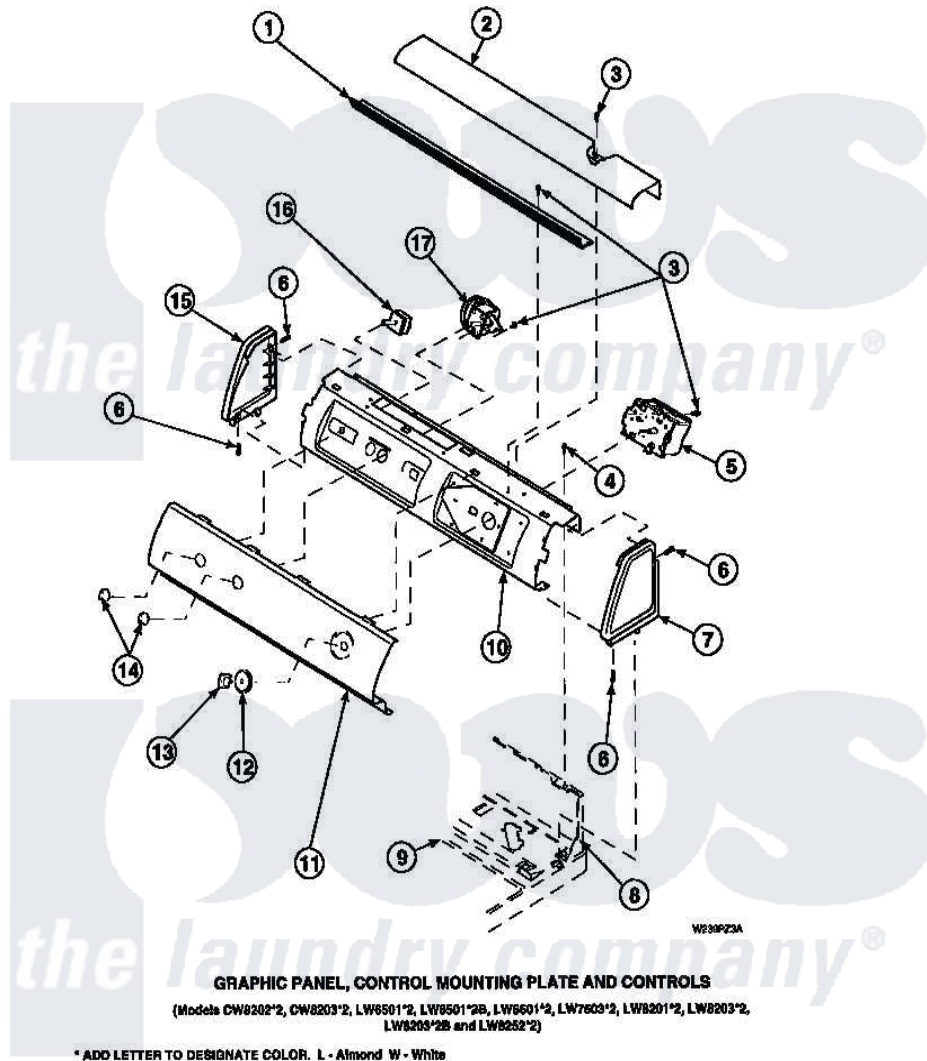

Amana LW6153LB (BOM: PLW6153LB A) 10 - GRAPHIC PANEL, CTRL MTG PLATE AND CTRLS

Amana Residential Amana LW6153LB (BOM: PLW6153LB A) Washer Parts Parts Diagram 10 - GRAPHIC PANEL, CTRL MTG PLATE AND CTRLS
 Click on the part number to view part

Item	Original Part Number	Replaced By	Status	Part Description
1	Y34826		Not Available	DIFFUSER,LAMP-CLEAR
2	34824		Not Available	TOP COVER
3	23962	W10116760		Screw
4	34904	489355		Screw, 8 X 1/2
5	31239	31239P		Timer 3 Cycle Package
6	501086	90767		Screw, 8A X 3/8 HeX Washer Head Tapping
7	34817		Not Available	END CAP(RIGHT)
8	34903		Not Available	PANEL, BACK HOOD (USE 37782)
9	34902P		Not Available	TOP
10	34821		Not Available	CONTROL MOUNTING PLATE
11	37681W		Not Available	PANEL, GRAPHICS (WHITE)
"	36613		Not Available	GRAPHIC PANEL
12	36700		Not Available	TIMER KNOB SKIRT

13	35333	Not Available	TIMER KNOB
14	36701	Not Available	KNOB, TEMP
15	34818	Not Available	END CAP(LEFT)
17	35010	39035	Switch, Pressure-Var
"	36045	40055101	Switch, Pressure