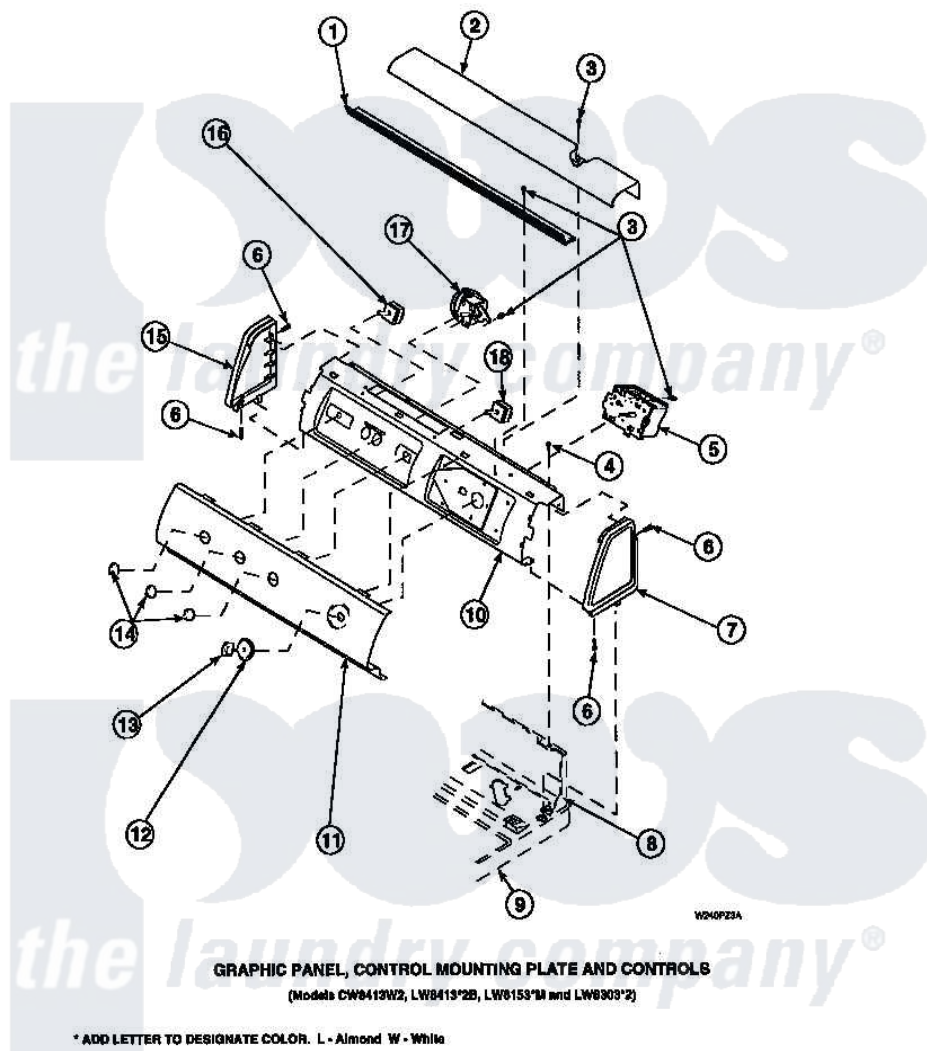

Amana LW6153LB (BOM: PLW6153LB A) 11 - GRAPHIC PANEL, CTRL MTG PLATE AND CTRLS

Amana Residential Amana LW6153LB (BOM: PLW6153LB A) Washer Parts Parts Diagram 11 - GRAPHIC PANEL, CTRL MTG PLATE AND CTRLS
 Click on the part number to view part

Item	Original Part Number	Replaced By	Status	Part Description
1	Y34826		Not Available	DIFFUSER,LAMP-CLEAR
2	34824		Not Available	TOP COVER
3	23962	W10116760		Screw
4	34904	489355		Screw, 8 X 1/2
5	36607			Timer, 4 Cycle
6	501086	90767		Screw, 8A X 3/8 HeX Washer Head Tapping
7	34817		Not Available	END CAP(RIGHT)
8	34903		Not Available	PANEL, BACK HOOD (USE 37782)
9	34902P		Not Available	TOP
10	34821		Not Available	CONTROL MOUNTING PLATE
11	36625	07708700		Grate
"	36611		Not Available	PANEL, GRAPHICS
12	36700		Not Available	TIMER KNOB SKIRT

13	35333	Not Available	TIMER KNOB
14	36701	Not Available	KNOB, TEMP
15	34818	Not Available	END CAP(LEFT)
16	36335	40046601	Switch, Temperature Select
17	36045	40055101	Switch, Pressure
18	35118	40039501	Switch, Speed