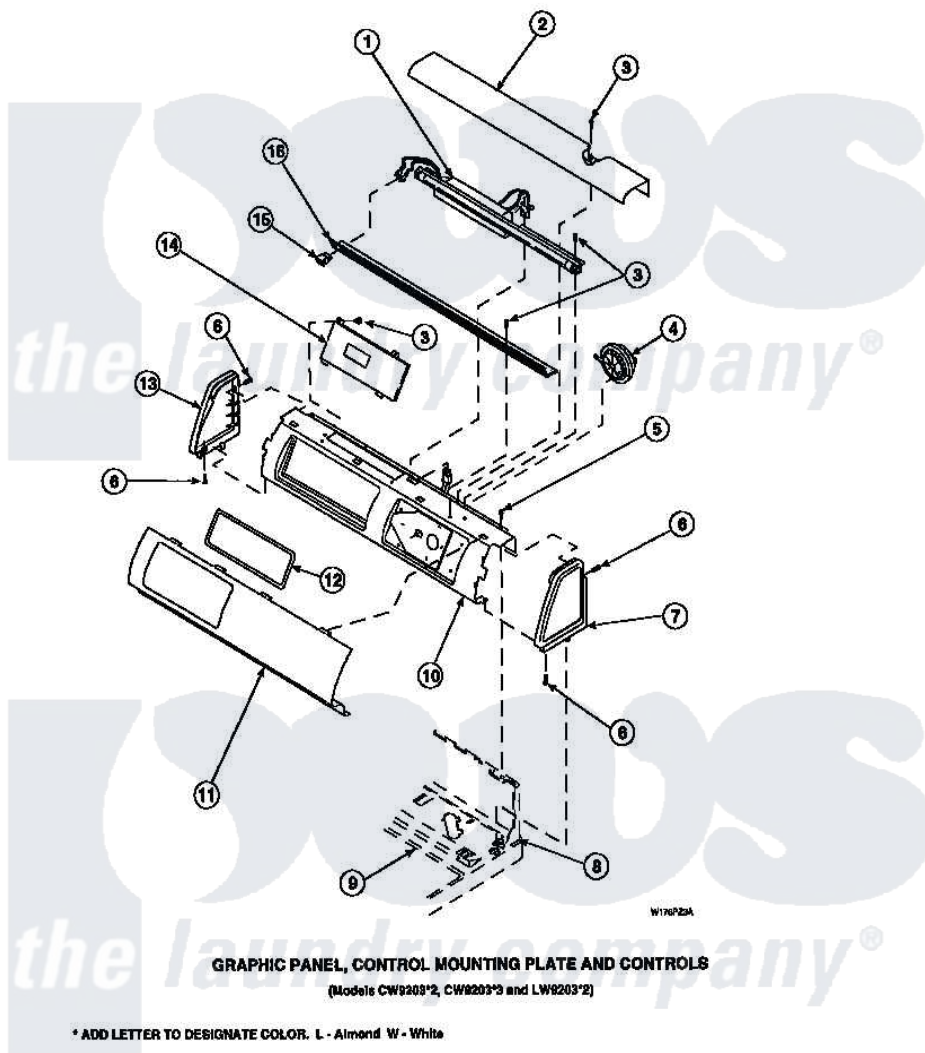

**Amana LW6153LB (BOM: PLW6153LB A) 12 - GRAPHIC PANEL, CTRL
MTG PLATE AND CTRLS**

Amana [Residential Amana LW6153LB \(BOM: PLW6153LB A\) Washer Parts](#) Parts Diagram 12 - GRAPHIC PANEL, CTRL MTG PLATE AND CTRLS
Click on the part number to view part

Item	Original Part Number	Replaced By	Status	Part Description
2	34824		Not Available	TOP COVER
3	23962	W10116760		Screw
5	34904	489355		Screw, 8 X 1/2
6	501086	90767		Screw, 8A X 3/8 HeX Washer Head Tapping
7	34817		Not Available	END CAP(RIGHT)
8	34903		Not Available	PANEL, BACK HOOD (USE 37782)
9	34902P		Not Available	TOP
13	34818		Not Available	END CAP(LEFT)