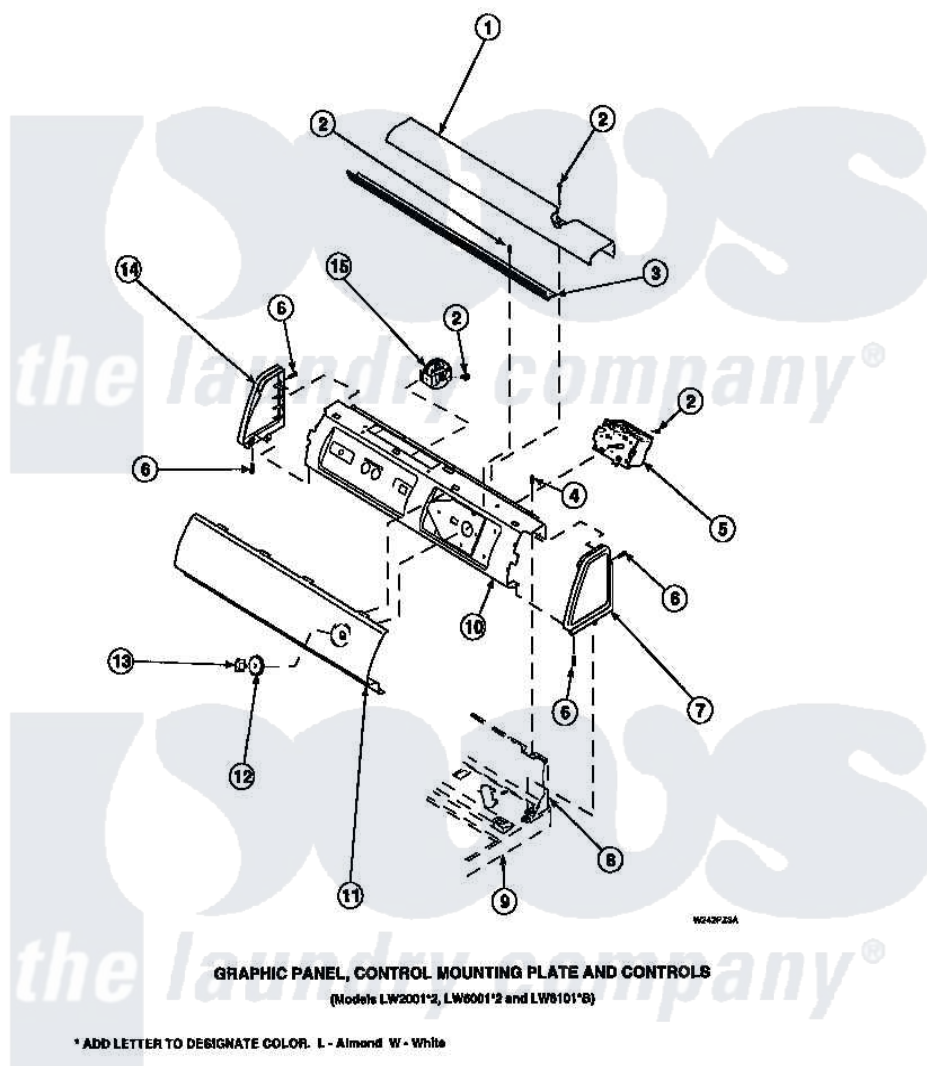

**Amana LW6153LB (BOM: PLW6153LB A) 13 - GRAPHIC PANEL, CTRL
MTG PLATE AND CTRLS**

Amana [Residential Amana LW6153LB \(BOM: PLW6153LB A\) Washer Parts](#) Parts Diagram 13 - GRAPHIC PANEL, CTRL MTG PLATE AND CTRLS
Click on the part number to view part

Item	Original Part Number	Replaced By	Status	Part Description
2	23962	W10116760		Screw
3	Y34826		Not Available	DIFFUSER,LAMP-CLEAR
4	34904	489355		Screw, 8 X 1/2
6	501086	90767		Screw, 8A X 3/8 HeX Washer Head Tapping
7	34817		Not Available	END CAP(RIGHT)
8	34903		Not Available	PANEL, BACK HOOD (USE 37782)
9	34902P		Not Available	TOP
10	34821		Not Available	CONTROL MOUNTING PLATE
12	33817		Not Available	ASSY,TIMER SKIRT-BLACK
13	33897			Knob, Timer-Washer-Blac
14	34818		Not Available	END CAP(LEFT)