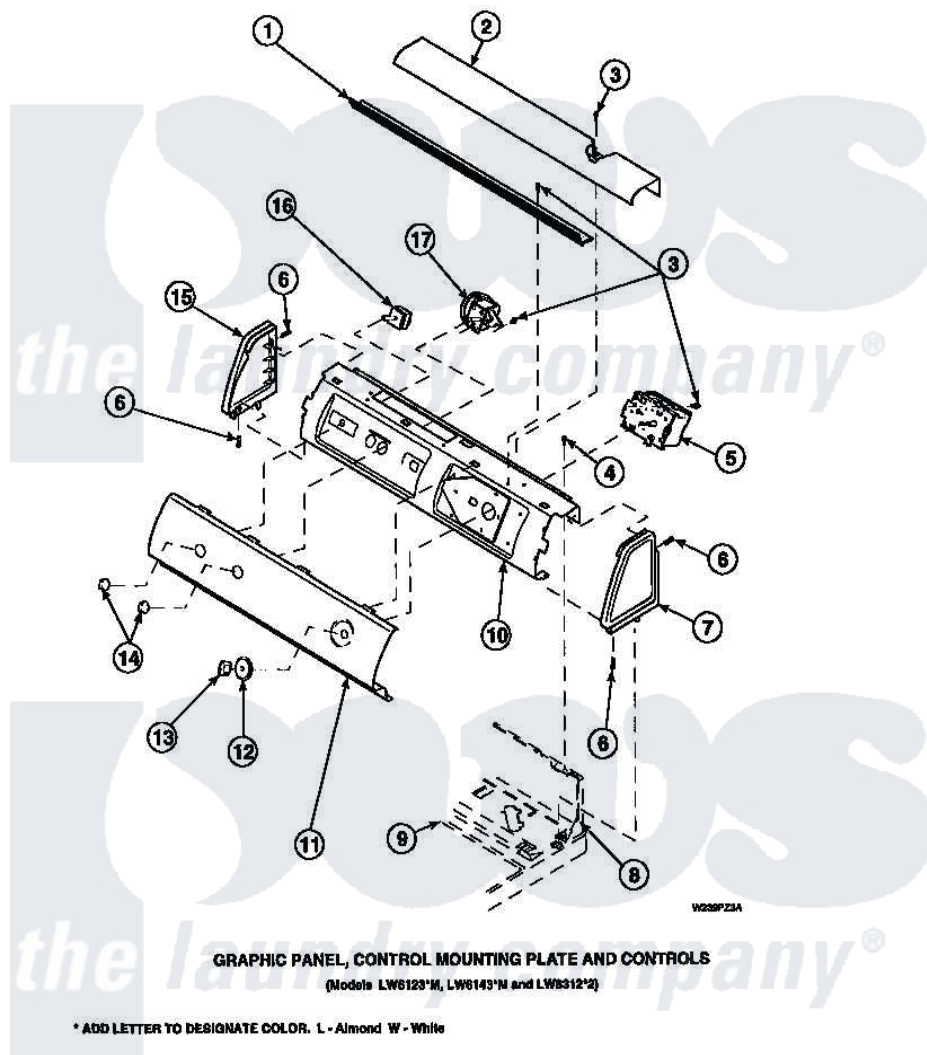

Amana LW6153LB (BOM: PLW6153LB A) 14 - GRAPHIC PANEL, CTRL MTG PLATE AND CTRLS

Amana Residential Amana LW6153LB (BOM: PLW6153LB A) Washer Parts Parts Diagram 14 - GRAPHIC PANEL, CTRL MTG PLATE AND CTRLS  
 Click on the part number to view part

Item	Original Part Number	Replaced By	Status	Part Description
1	Y34826		Not Available	DIFFUSER,LAMP-CLEAR
2	34824		Not Available	TOP COVER
3	23962	<a href="#">W10116760</a>		Screw
4	34904	<a href="#">489355</a>		Screw, 8 X 1/2
6	501086	<a href="#">90767</a>		Screw, 8A X 3/8 HeX Washer Head Tapping
7	34817		Not Available	END CAP(RIGHT)
8	34903		Not Available	PANEL, BACK HOOD (USE 37782)
9	34902P		Not Available	TOP
10	34821		Not Available	CONTROL MOUNTING PLATE
12	36700		Not Available	TIMER KNOB SKIRT
13	35333		Not Available	TIMER KNOB
14	36701		Not Available	KNOB, TEMP
15	34818		Not Available	END CAP(LEFT)

16 36335  
17 36045

[40046601](#)  
[40055101](#)

Switch, Temperature Select  
Switch, Pressure