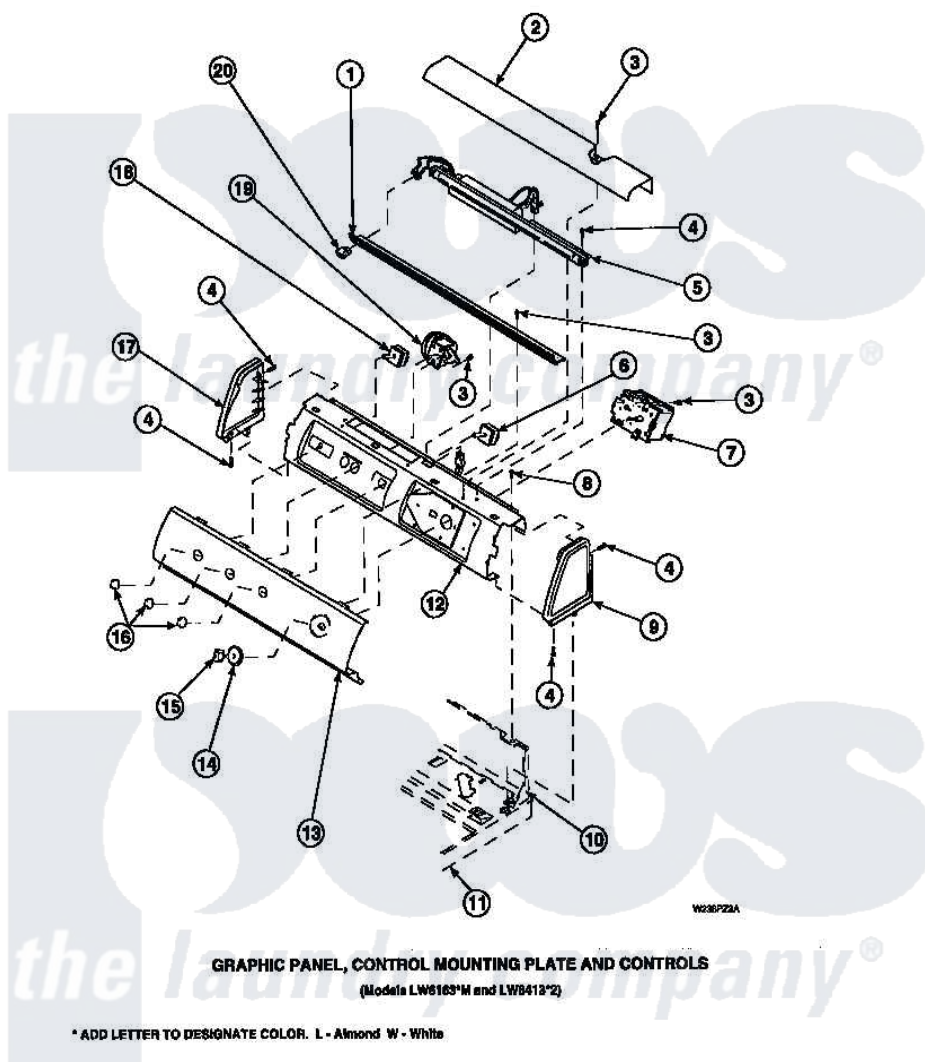

Amana LW6153LB (BOM: PLW6153LB A) 16 - GRAPHIC PANEL, CTRL MTG PLATE AND CTRLS

Amana [Residential Amana LW6153LB \(BOM: PLW6153LB A\) Washer Parts](#) Parts Diagram 16 - GRAPHIC PANEL, CTRL MTG PLATE AND CTRLS
Click on the part number to view part

| Item | Original Part Number | Replaced By | Status | Part Description |
|------|----------------------|---------------------------|---------------|---|
| 2 | 34824 | | Not Available | TOP COVER |
| 3 | 23962 | W10116760 | | Screw |
| 4 | 501086 | 90767 | | Screw, 8A X 3/8 HeX Washer Head Tapping |
| 6 | 35118 | 40039501 | | Switch, Speed |
| 8 | 34904 | 489355 | | Screw, 8 X 1/2 |
| 9 | 34817 | | Not Available | END CAP(RIGHT) |
| 10 | 34903 | | Not Available | PANEL, BACK HOOD (USE 37782) |
| 11 | 34902P | | Not Available | TOP |
| 12 | 34821 | | Not Available | CONTROL MOUNTING PLATE |
| 14 | 36700 | | Not Available | TIMER KNOB SKIRT |
| 15 | 35333 | | Not Available | TIMER KNOB |
| 16 | 36701 | | Not Available | KNOB, TEMP |
| 17 | 34818 | | Not Available | END CAP(LEFT) |