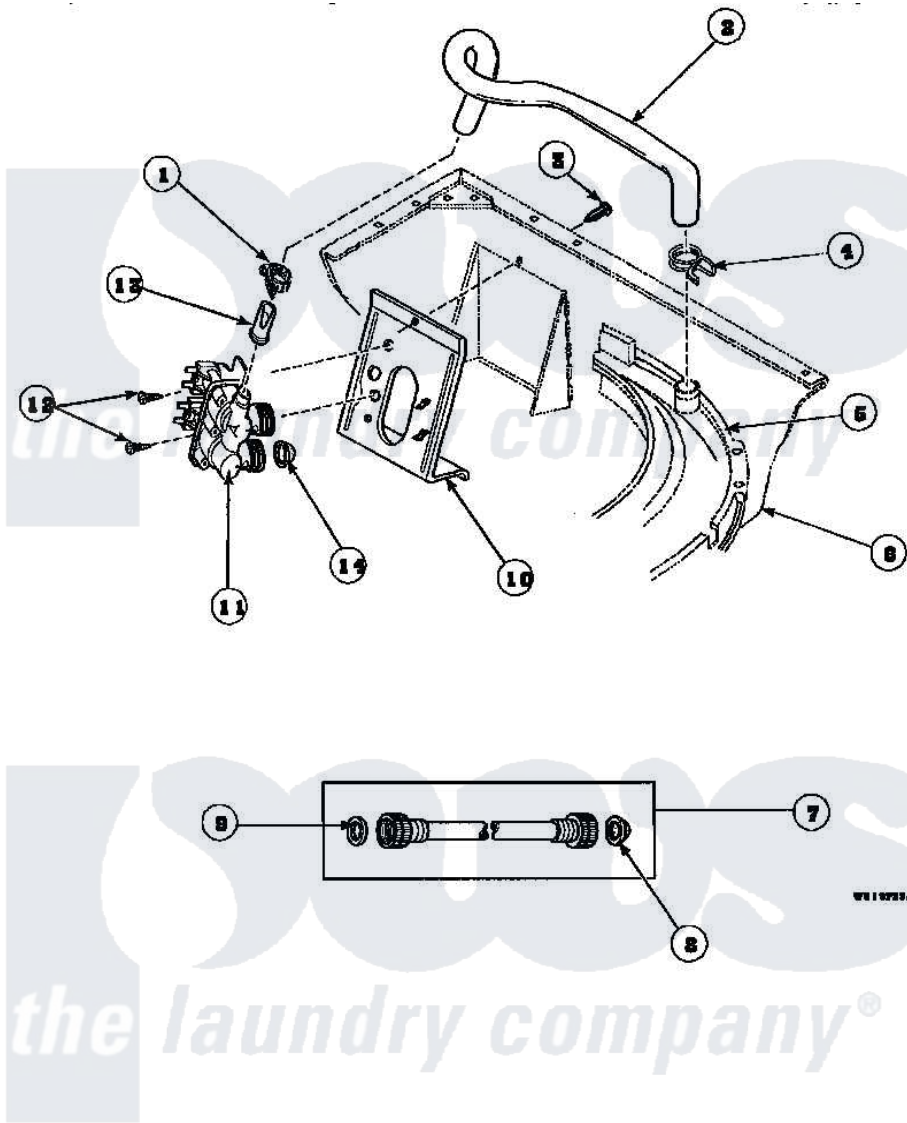

**Amana LW6153LB (BOM: PLW6153LB A) 17 - INLET/FILL HOSE & MIXING VLV MTG BRKT**

Amana Residential Amana LW6153LB (BOM: PLW6153LB A) Washer Parts Parts Diagram 17 - INLET/FILL HOSE & MIXING VLV MTG BRKT  
 Click on the part number to view part

Item	Original Part Number	Replaced By	Status	Part Description
1	36801	<a href="#">596669</a>		Clamp, Manifold
2	35874	<a href="#">38155</a>		Hose, Mix Valve To TU
3	33562	<a href="#">27001200</a>		Screw
4	<a href="#">29210</a>			Hose Clamp
5	<a href="#">36025P</a>			Assembly, Tub Coverand Gasket
6	34475P		Not Available	CABINET
7	20618	<a href="#">21001467</a>		Hose- 10'
"	20617		Not Available	HOSE, INLET (8 FT)
"	28330P	<a href="#">202860</a>		Inlet Hose Assembly
8	28605	<a href="#">22002960</a>		Strainer, Washer Inlet
9	20290	<a href="#">Y013783</a>		Washer, Inlet Hose
10	34972	<a href="#">39407</a>		Bracket, Valve
11	34963	<a href="#">34963P</a>		Valve Mixing Package
12	501086	<a href="#">00767</a>		Screw, 8A X 3/8 HeX Washer