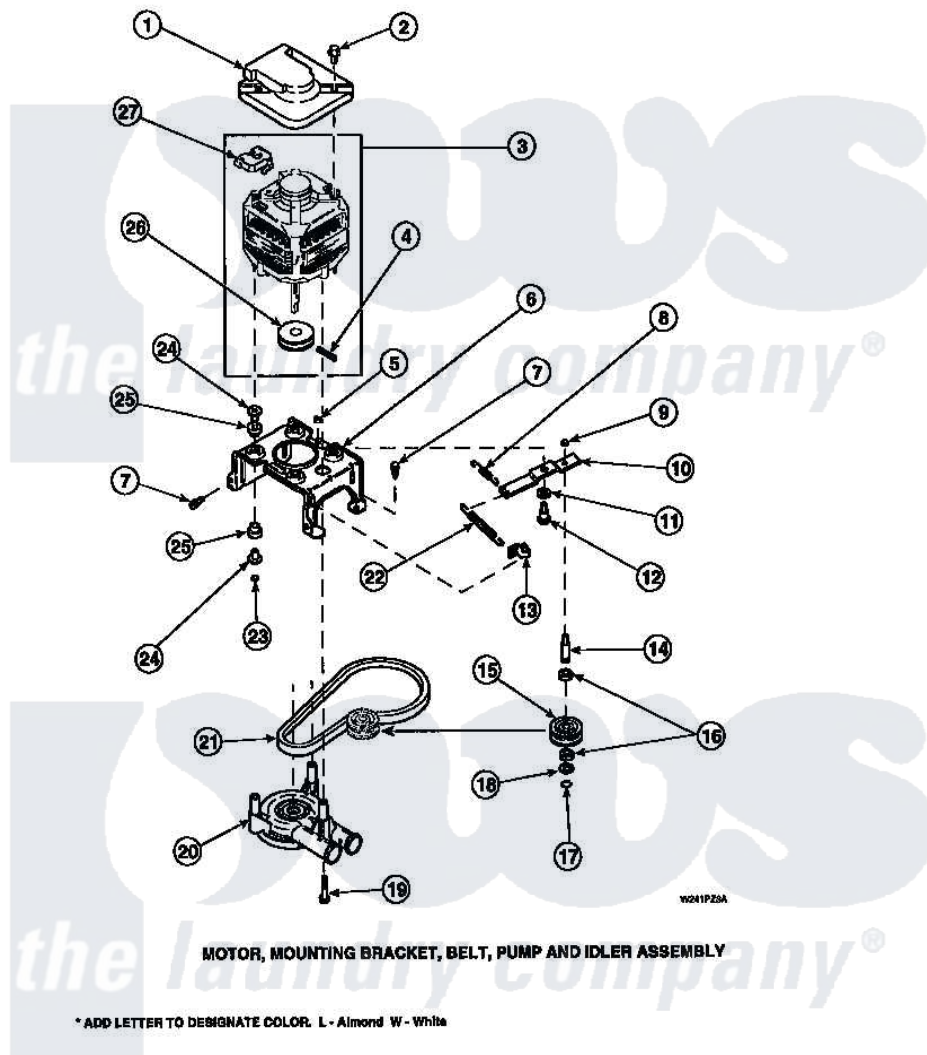

Amana LW6153LB (BOM: PLW6153LB A) 20 - MOTOR, MTG BRKT, BELT, PUMP & IDLER ASSY

Amana Residential Amana LW6153LB (BOM: PLW6153LB A) Washer Parts Parts Diagram 20 - MOTOR, MTG BRKT, BELT, PUMP & IDLER ASSY
 Click on the part number to view part

Item	Original Part Number	Replaced By	Status	Part Description
1	34754	40112301		Shield, Motor
2	36639	4312464		Screw
3	34571P	27001215		Motor W/Pulley
4	23750			Pin, Roll
5	52566	27001225		Nut, Jam Mid Lock 1/4-20
6	34890		Not Available	BRACKET, MOTOR MOUNT
"	37415P			Kit, Motor Brkt
"	37415	37415P		Kit, Motor Brkt
7	Y31645	27001200		Screw
8	30620		Not Available	SPRING, IDLER LEVER HEL
9	28803	2221070		Clamp, Nylon
10	31054	40041002		Lever, Idler
"	37443	40041002		Lever, Idler
11	81392	40054701		Washer
12	27229	40038901		Screw, 1/4-20

13	28849		Clip, Spring
14	28802		Shaft, Idler
15	28800	Not Available	WHEEL, IDLER
16	Y29443		Washer, Felt
17	23748		Ring, Retaining
18	52549		Washer, 501 ID X3/4 Odx
19	Y34565	40063701	Screw, 10-16 x 1.75
20	36863P	27001233	Pump
21	28808		Belt, Agitate And Spin
22	37366		Spring, Idler
"	37606		Spring, Idler Lever
23	35423	3400029	Nut, Adapter Plate
24	34791		Post, Mount-Motor
25	34788		Mount, Motor
26	27171	Not Available	PULLEY, MOTOR
27	35632	Not Available	SWITCH, MOTOR