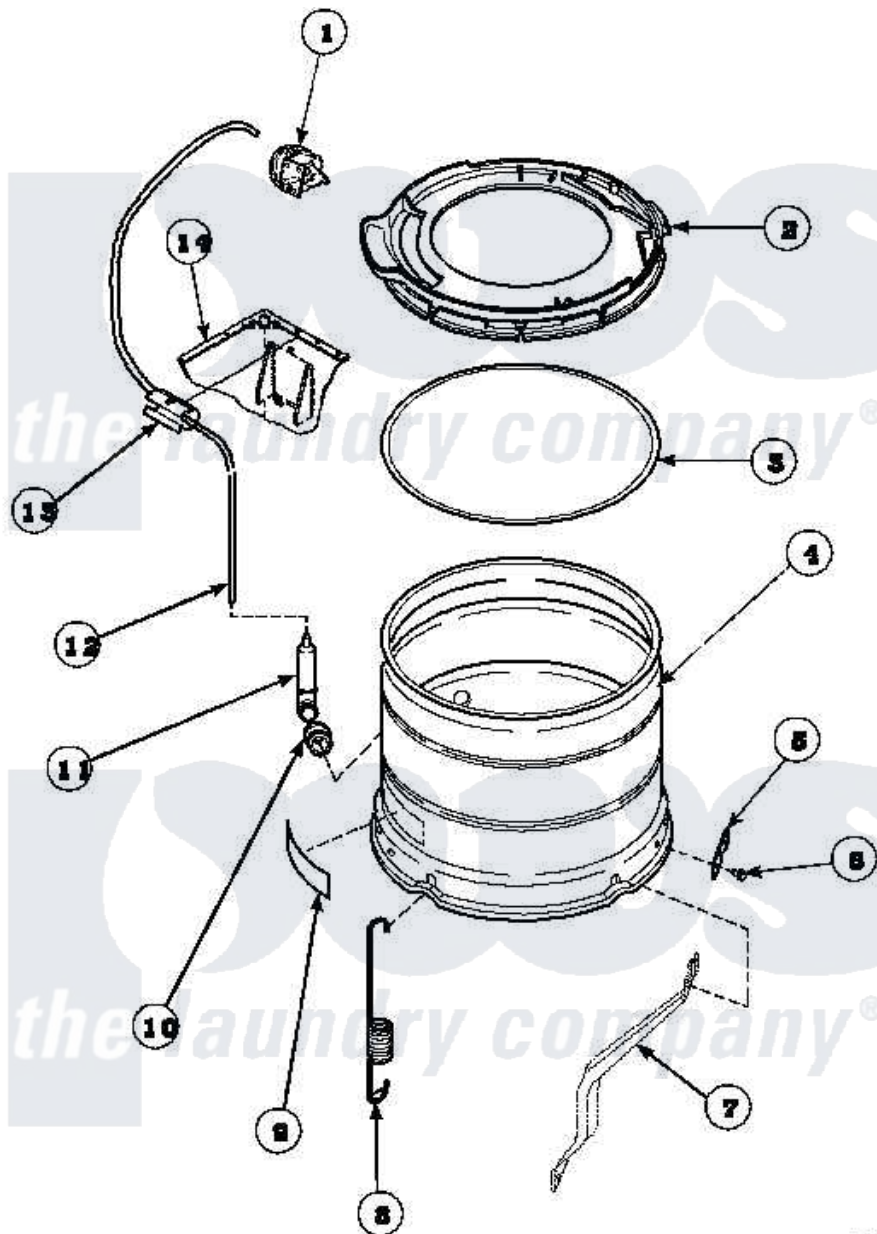

Amana LW6153LB (BOM: PLW6153LB A) 21 - OUTER TUB, COVER AND PRESSURE HOSE

Amana Residential Amana LW6153LB (BOM: PLW6153LB A) Washer Parts Parts Diagram 21 - OUTER TUB, COVER AND PRESSURE HOSE

Click on the part number to view part

Item	Original Part Number	Replaced By	Status	Part Description
1	36045	40055101		Switch, Pressure
2	36025P			Assembly, Tub Cover and Gasket
3	32857			Gasket, Tub Cover Small
4	34438P			Assembly, Outer Tub
5	27926			Plate, Leg .063
6	35369	40128701		Screw, 5/16-18 X .50
7	34471		Not Available	LEG,SUPPORT
8	35948			Spring, Leg-Large Tub
9	500049		Not Available	STICKER
10	29175	40037801		Grommet
11	30907	40008501		Assembly, Pressure Bulb
12	29213	39125		Tubing 31
13	36985		Not Available	CLIP, HOSE
14	34475P		Not Available	CABINET