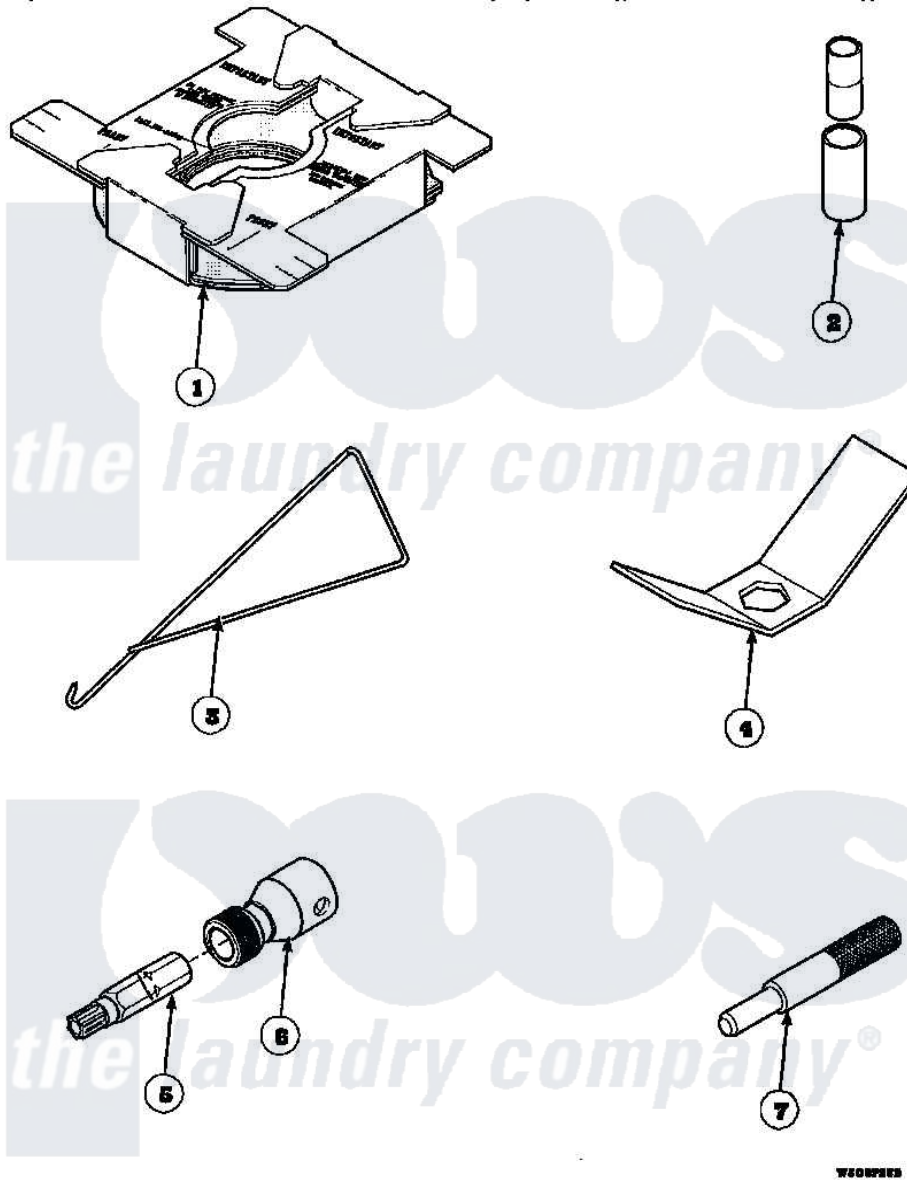

Amana LW6153LB (BOM: PLW6153LB A) 24 - SPECIAL TOOLS

Amana Residential Amana LW6153LB (BOM: PLW6153LB A) Washer Parts Parts Diagram 24 - SPECIAL TOOLS
 Click on the part number to view part

| Item | Original Part Number | Replaced By | Status | Part Description |
|------|-----------------------|-----------------------|---------------|--------------------------|
| 1 | 36926 | | Not Available | BRACE, SHIPPING |
| 2 | 242P4 | | | Installer, Spring |
| 3 | 289P4 | 321P4 | | Hook, Spring |
| 4 | 237P4 | 306P4 | | Hex Wrench |
| 5 | 282P4 | | | T25 Tamper Resistant Bit |
| 6 | 24161 | | | Torx Bit Holder |
| 7 | 305P4 | | Not Available | TOOL, TRANSMISSION PI |
| NI | 555P3 | 725P3 | | Kit |