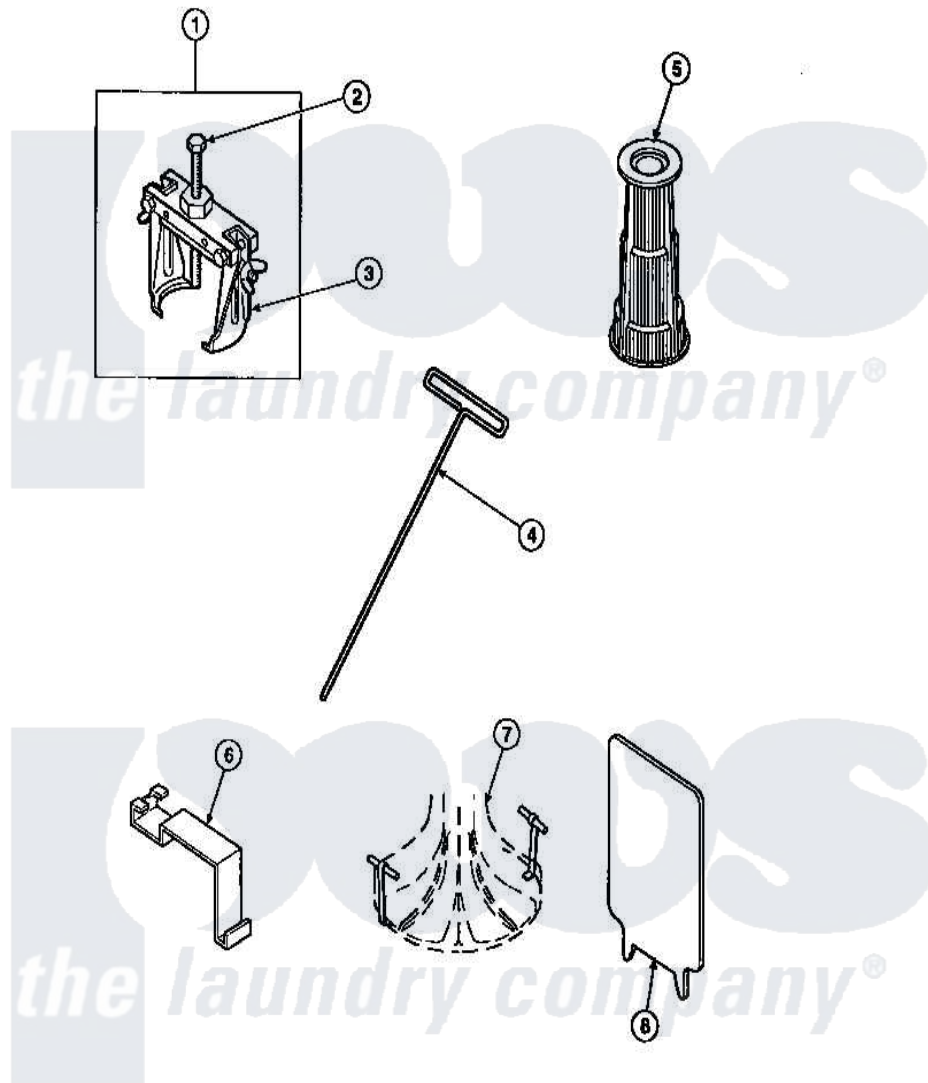

# Amana LW6153LB (BOM: PLW6153LB A) 25 - SPECIAL TOOLS

Amana Residential Amana LW6153LB (BOM: PLW6153LB A) Washer Parts Parts Diagram 25 - SPECIAL TOOLS

[Click on the part number to view part](#)

Item	Original Part Number	Replaced By	Status	Part Description
1	<a href="#">294P4</a>			Bell Tool
2	<a href="#">294P4B</a>			Drive Bell Bolt
3	<a href="#">294P4A</a>			Jaw, Drive Bell Tool
4	291P4		Not Available	WRENCH, T - ALLEN
5	<a href="#">293P4</a>			Seal Tool
6	<a href="#">273P4</a>			Tub Cover Gasket Tool
7	<a href="#">254P4P</a>			Agitator Hooks
8	<a href="#">272P4</a>			Tool, Lid Switch Instal
NI	555P3	<a href="#">725P3</a>		Kit