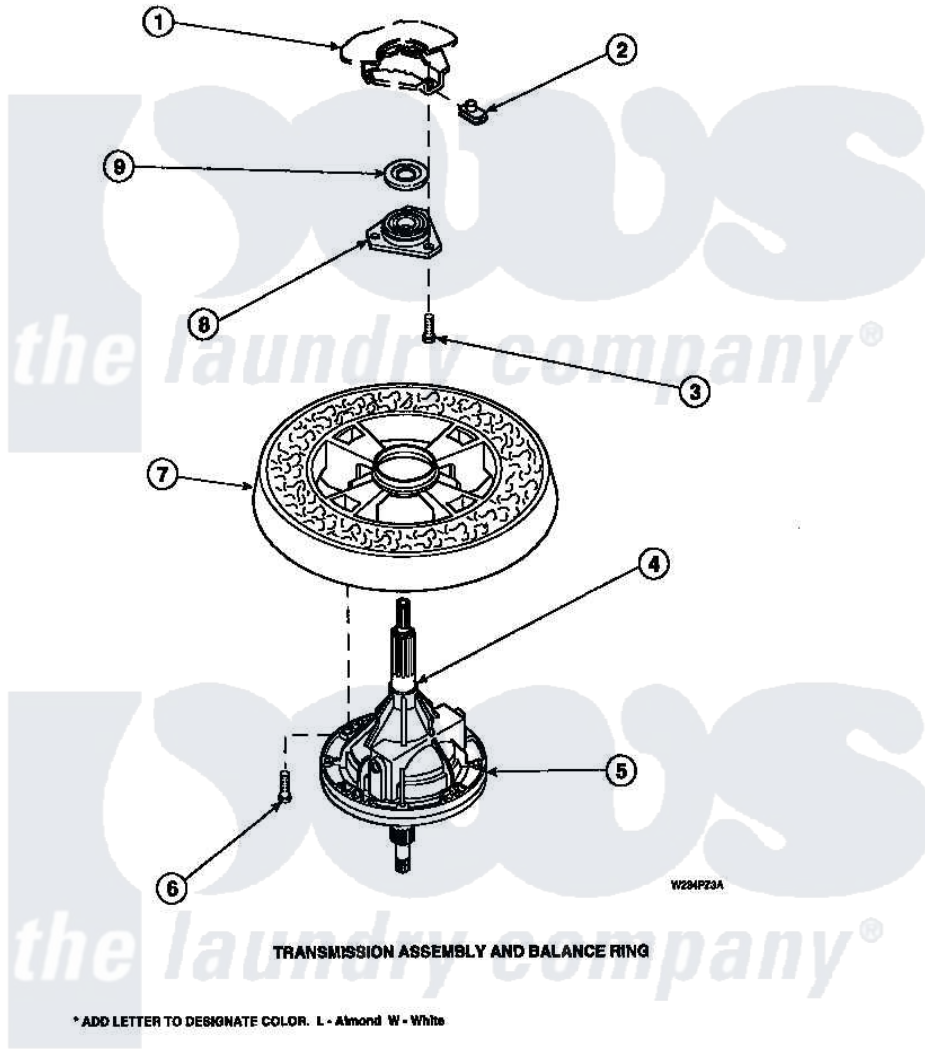

Amana LW6153LB (BOM: PLW6153LB A) 27 - TRANSMISSION ASSY AND BALANCE RING

Amana Residential Amana LW6153LB (BOM: PLW6153LB A) Washer Parts Parts Diagram 27 - TRANSMISSION ASSY AND BALANCE RING

Click on the part number to view part

Item	Original Part Number	Replaced By	Status	Part Description
1	34438P			Assembly, Outer Tub
2	27222			Nut, Retainer 5/16-18
3	36991	3400500		Bolt, 3405245 5/16-18 X 3/4
4	27604P			Never-Seeze 1 Oz Tube
5	34526P			Assembly, Transmission
6	37047		Not Available	SCREW, CAP
7	34731		Not Available	ASSY,BALANCE RING-COMPL
8	27182	40004201P		Main Bearing Assembly
9	27187			Flinger