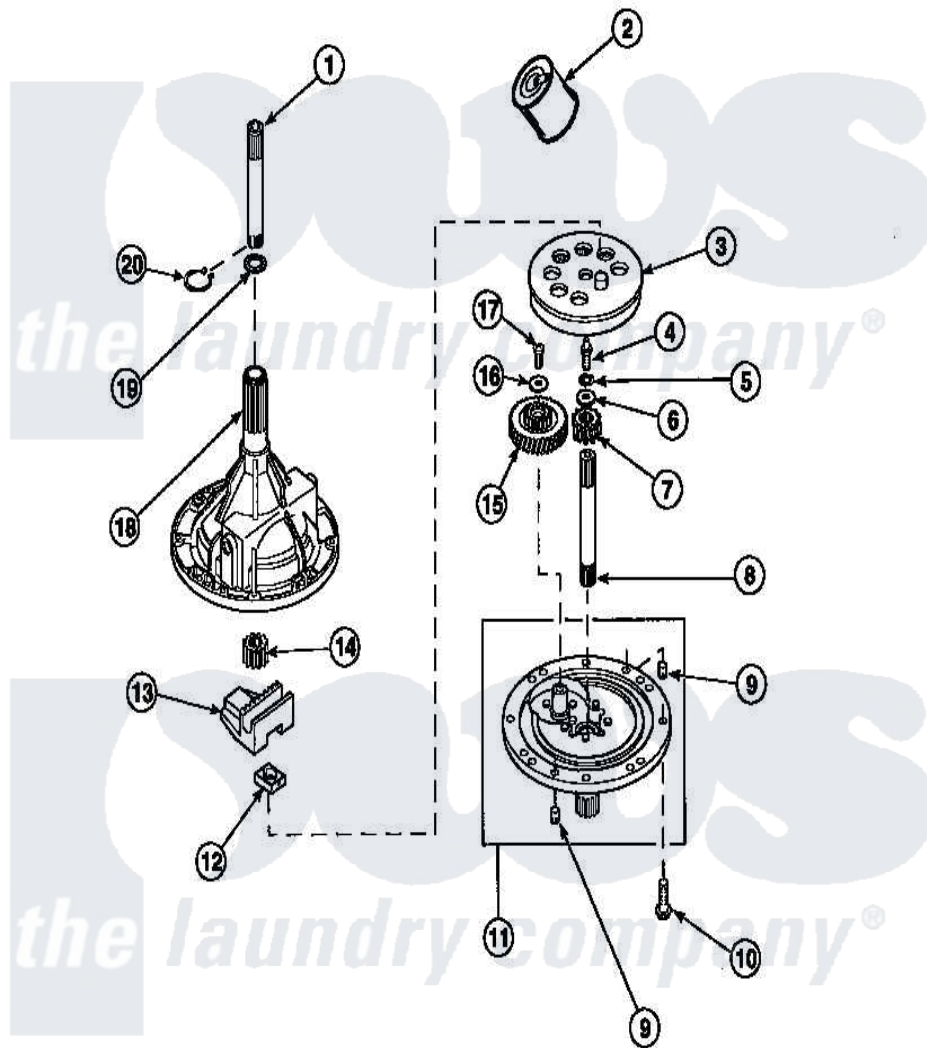

Amana LW6153LB (BOM: PLW6153LB B) 01 - 34526P TRANSMISSION ASSY

Amana Residential Amana LW6153LB (BOM: PLW6153LB B) Washer Parts Parts Diagram 01 - 34526P
TRANSMISSION ASSY
Click on the part number to view part

Item	Original Part Number	Replaced By	Status	Part Description
1	Y36570			Shaft, Output
2	27243P			Oil, CW Transmission F-
3	26577			Assembly, Gear And Stud
4	27030		Not Available	SCREW, 1/4-20 SPECIAL
5	21456			Lockwasher, 1/4 Intshkp
6	26509	40041501		Washer
7	36562			Pinion, Drive
8	34853			Shaft, Input
9	27172			Pin, Dowel
10	32814		Not Available	SCREW, 1/4-20X7/8 SERRA
11	38290			Assembly, Cover
12	26493			Slide
13	Y31526			Rack
14	27003			Pinion, Agitator
15	29161			Gear, Reduction

16	29260	Not Available	WASHER
17	29273		Screw, 1/4-20 X 3/8
18	33223	Not Available	ASSY, TRANSMISSION CASE
19	35092		Washer, 3628id X 1.00 X .056
20	27197		Ring, Retaining
NI	37577P	Not Available	SEALANT