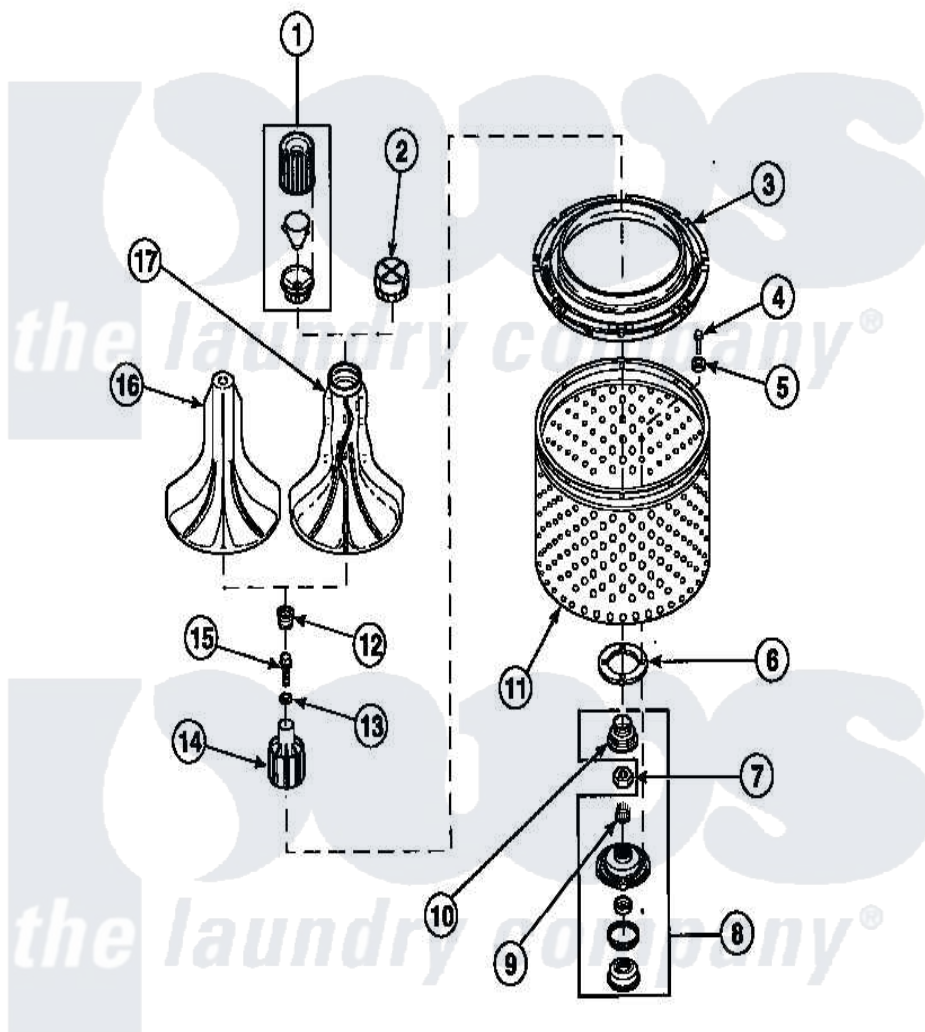

**Amana LW6153LB (BOM: PLW6153LB B) 02 - AGITATOR/DRIVE
BELL/SEAL KIT/TUB & HUB**

Amana Residential Amana LW6153LB (BOM: PLW6153LB B) Washer Parts Parts Diagram 02 - AGITATOR/DRIVE
BELL/SEAL KIT/TUB & HUB
Click on the part number to view part

Item	Original Part Number	Replaced By	Status	Part Description
1	36542	40002101W		Assembly, Fabric Softner
2	36515			Cap, Agitator
3	35035			Guard, Clothes
4	27202	W10116787		Screw
5	28094			Gasket
7	Y29220	40016301		Nut, Lock
9	29728	40008301		Insert, Spline
10	36425	40016101		Seal, Bell Drive
12	36511	40008401		Plug, Bell
13	36472			O-Ring
15	34288	40065102		Screw, Shoulder 1/4
16	33513			Agitator, Short-Coin