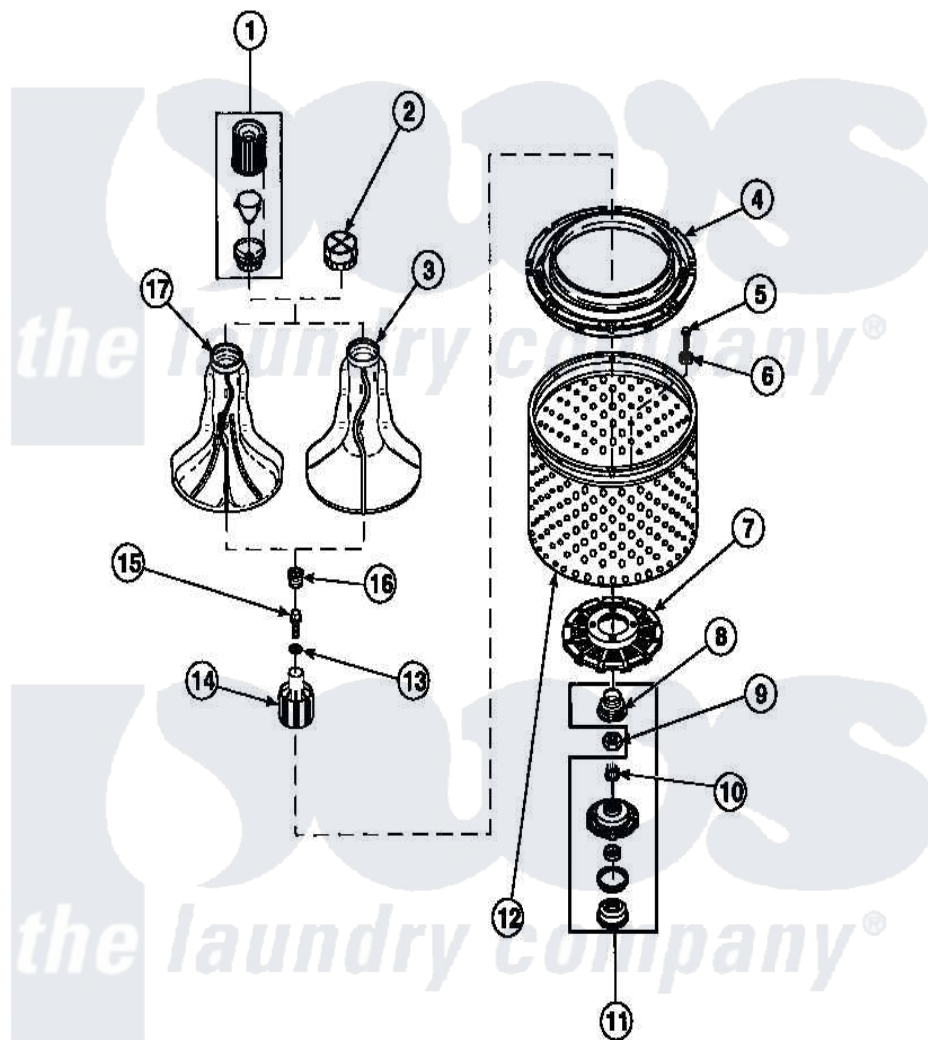

**Amana LW6153LB (BOM: PLW6153LB B) 03 - AGITATOR/DRIVE
BELL/SEAL KIT/TUB & HUB**

Amana Residential Amana LW6153LB (BOM: PLW6153LB B) Washer Parts Parts Diagram 03 - AGITATOR/DRIVE BELL/SEAL KIT/TUB & HUB
Click on the part number to view part

Item	Original Part Number	Replaced By	Status	Part Description
1	36542	40002101W		Assembly, Fabric Softner
2	36515			Cap, Agitator
3	36507	40000501W		Agitator, Flex Vane
4	35035			Guard, Clothes
5	27202	W10116787		Screw
6	28094			Gasket
7	32998	39371		Filter Lin
8	36425	40016101		Seal, Bell Drive
9	Y29220	40016301		Nut, Lock
10	29728	40008301		Insert, Spline
11	495P3	R9900552		Hub And Seal
12	33501P	R9900144		Kit- Wash
13	36472			O-Ring
14	36443P	R9900189		Kit, Drive Bell And Seal
15	34288	40065102		Screw, Shoulder 1/4