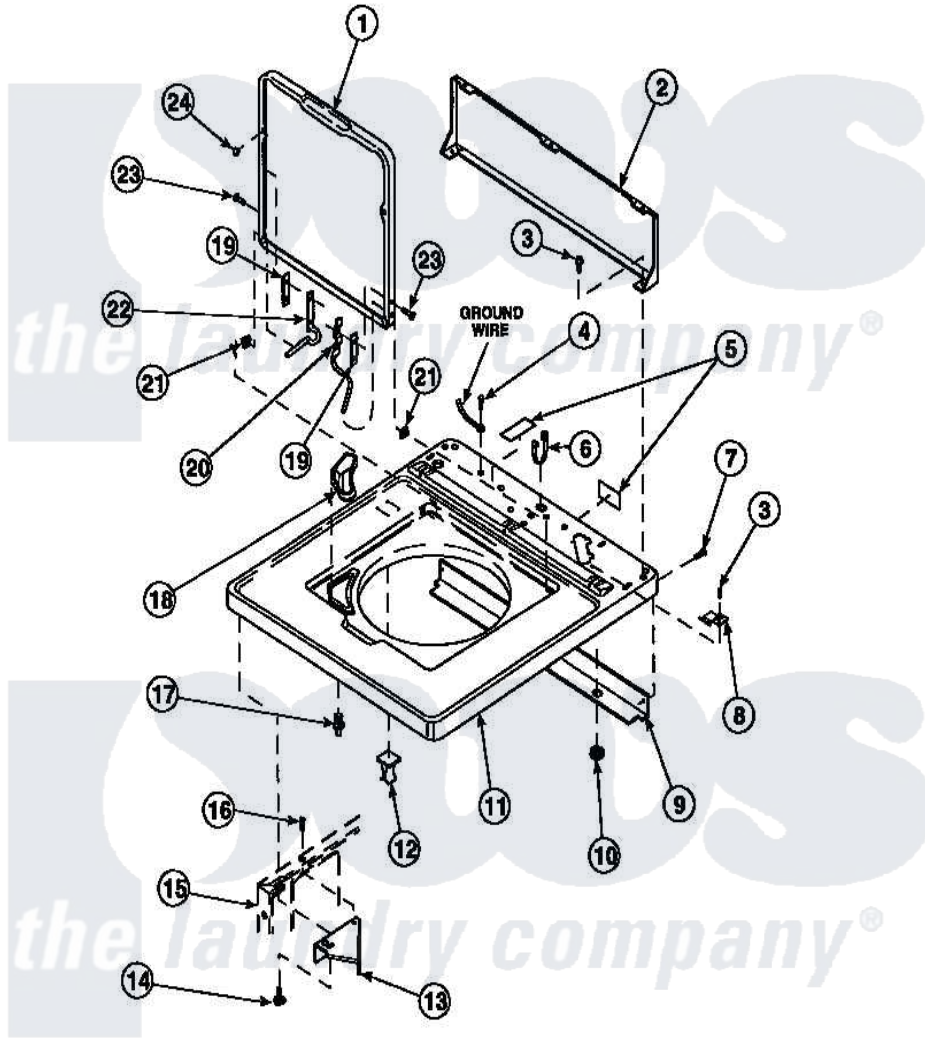

Amana LW6153LB (BOM: PLW6153LB B) 05 - CAB TOP/LOADING DR & CTRL HOOD REAR PAN

Amana Residential Amana LW6153LB (BOM: PLW6153LB B) Washer Parts Parts Diagram 05 - CAB TOP/LOADING DR & CTRL HOOD REAR PAN
 Click on the part number to view part

Item	Original Part Number	Replaced By	Status	Part Description
2	34903		Not Available	PANEL, BACK HOOD (USE 37782)
3	23962	W10116760		Screw
4	52909			Screw, 10B-16 X 1/2 HeX
6	21903	211881		Grommet, Cord Part Not Used-Gas Models Only
7	27196	27001200		Screw
8	35887	40063901		Clip, Hold Down
11	34902P		Not Available	TOP
12	36519		Not Available	CLIP
13	36034			Bracket, Director-Module
14	Y31644	27001200		Screw
15	34475P		Not Available	CABINET
16	36035		Not Available	SCREW,8-18X3/8 PHIL FLT HD
17	56534			Barrel, Support