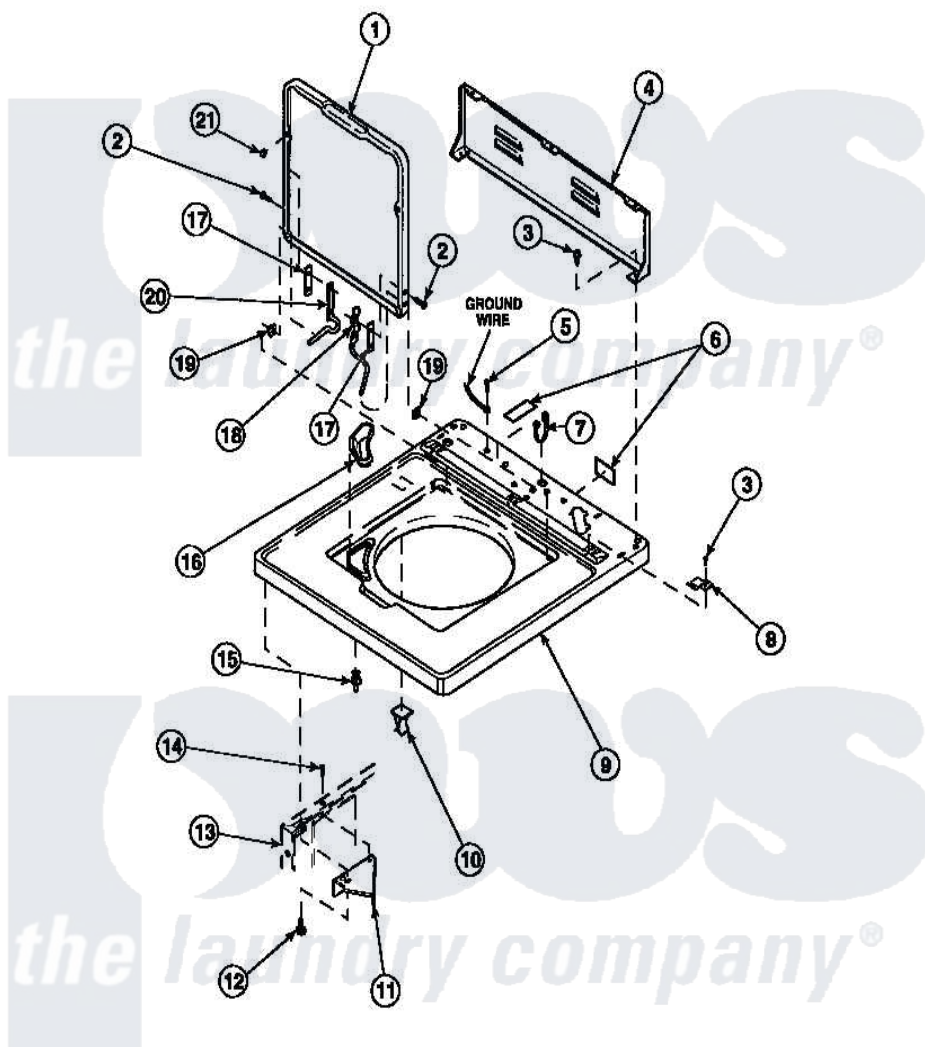

Amana LW6153LB (BOM: PLW6153LB B) 06 - CAB TOP/LOADING DR & CTRL HOOD REAR PAN

Amana Residential Amana LW6153LB (BOM: PLW6153LB B) Washer Parts Parts Diagram 06 - CAB TOP/LOADING DR & CTRL HOOD REAR PAN

[Click on the part number to view part](#)

Item	Original Part Number	Replaced By	Status	Part Description
1	33541P		Not Available	LID
2	34337	W10119828		Screw, Lid Hinge Mounting
3	23962	W10116760		Screw
4	34903		Not Available	PANEL, BACK HOOD (USE 37782)
5	52909			Screw, 10B-16 X 1/2 HeX
6	24903		Not Available	STICKER,DISCONNECT POW
7	21903	211881		Grommet, Cord Part Not Used-Gas Models Only
8	35887	40063901		Clip, Hold Down
9	34902P		Not Available	TOP
10	36519		Not Available	CLIP
11	36034			Bracket, Director-Module
12	Y31644	27001200		Screw
13	34475P		Not Available	CABINET

14	36035	Not Available	SCREW,8-18X3/8 PHIL FLT HD
15	56534		Barrel, Support
16	34776	Not Available	DISPENSER,BLEACH
17	34338		Gasket, Hinge
18	36437		Hinge, Lid R
19	33446	4008201	Bushing, Hinge
20	36513		Hinge, Left
21	21685	40038001	Bumper