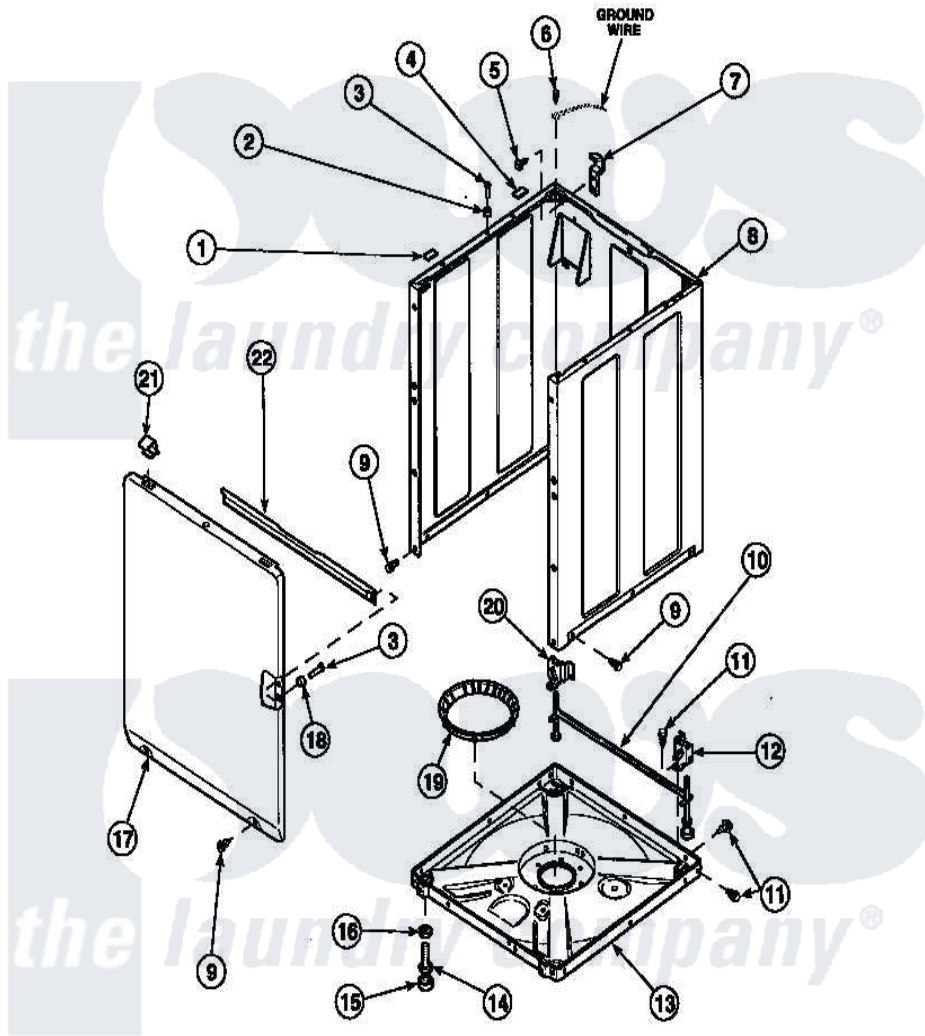

Amana LW6153LB (BOM: PLW6153LB B) 08 - FRONT PANEL, BASE ASSY AND CABINET ASSY

Amana Residential Amana LW6153LB (BOM: PLW6153LB B) Washer Parts Parts Diagram 08 - FRONT PANEL, BASE ASSY AND CABINET ASSY
 Click on the part number to view part

Item	Original Part Number	Replaced By	Status	Part Description
1	Y56128			Pad, Bumper
2	56079	505187		Locator, Panel
3	32671	Y014874		Screw, Idler Arm And Sleeve
4	36226			Pad, Bumper .25
5	34499		Not Available	SCREW, No.10B X 1/4 TAP IN HX
6	23962	W10116760		Screw
7	Y27103			Hinge, Hold-Down Lug
8	34475P		Not Available	CABINET
9	27196	27001200		Screw
10	34443			Assembly, Leg And Stabilier
11	35148		Not Available	SCREW, 1/4-14 X 3/8 HX HD
12	36036		Not Available	BRACKET, SLL-RIGHT
13	36599P			Assembly Nut/ Leg Base
"	34434P			Assembly Nut/Leg Base

14	Y34319	22003428	Leg, Adjustable
15	34318	40016001	Foot, Rubber
16	Y21899	40038101	Nut, Leg
17	34656P	Not Available	NOT GOOD No. SEE NOTE PNL, FRONT
18	28102		Locator, Panel
19	36108	Not Available	SNUBBER PAD & ISOLATOR
20	36037		Bracket, SII-Left
21	35865		Clip, Hold-Down Front Panel
22	Y35097	Not Available	BRACE, FRT PNL