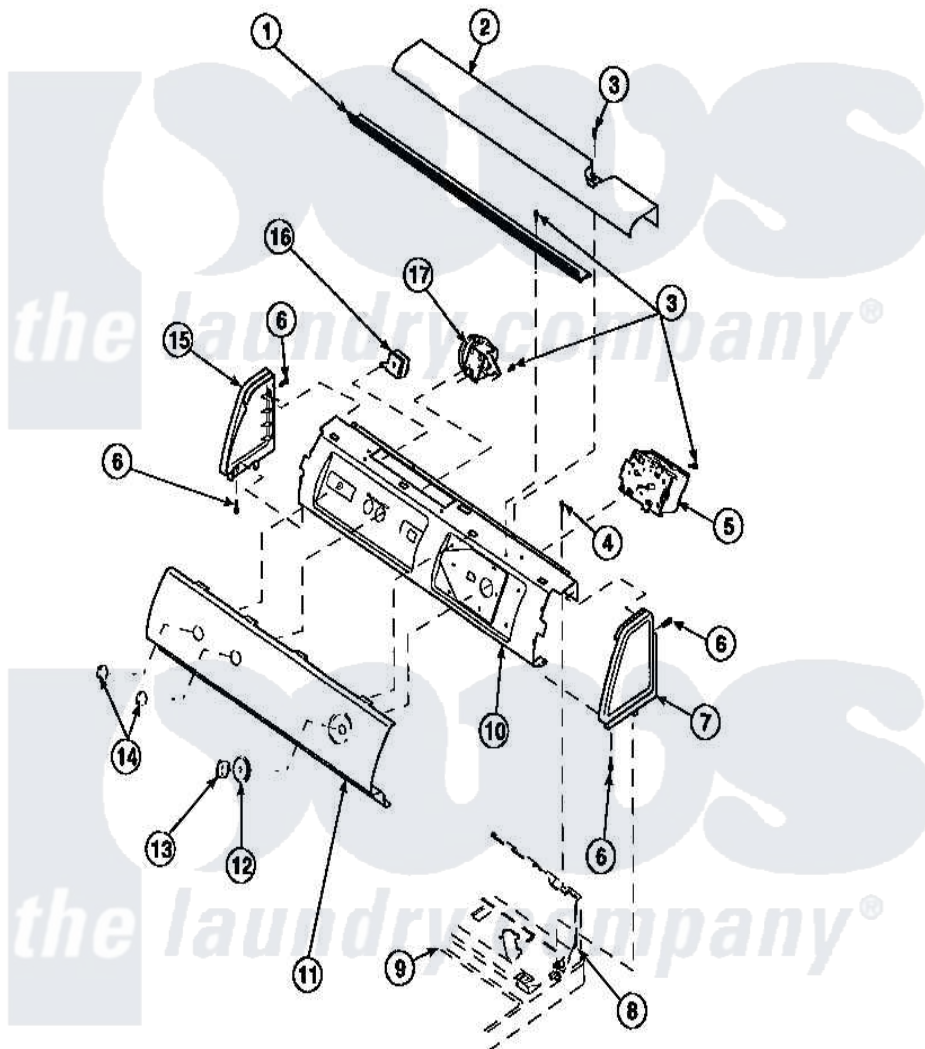

**Amana LW6153LB (BOM: PLW6153LB B) 09 - GRAPHIC PANEL, CTRL
MTG PLATE AND CTRLS**

Amana [Residential Amana LW6153LB \(BOM: PLW6153LB B\) Washer Parts](#) Parts Diagram 09 - GRAPHIC PANEL, CTRL MTG PLATE AND CTRLS
Click on the part number to view part

Item	Original Part Number	Replaced By	Status	Part Description
1	Y34826		Not Available	DIFFUSER,LAMP-CLEAR
3	23962	W10116760		Screw
4	34904	489355		Screw, 8 X 1/2
6	501086	90767		Screw, 8A X 3/8 HeX Washer Head Tapping
8	34903		Not Available	PANEL, BACK HOOD (USE 37782)
9	34902P		Not Available	TOP
10	34821		Not Available	CONTROL MOUNTING PLATE
17	36045	40055101		Switch, Pressure