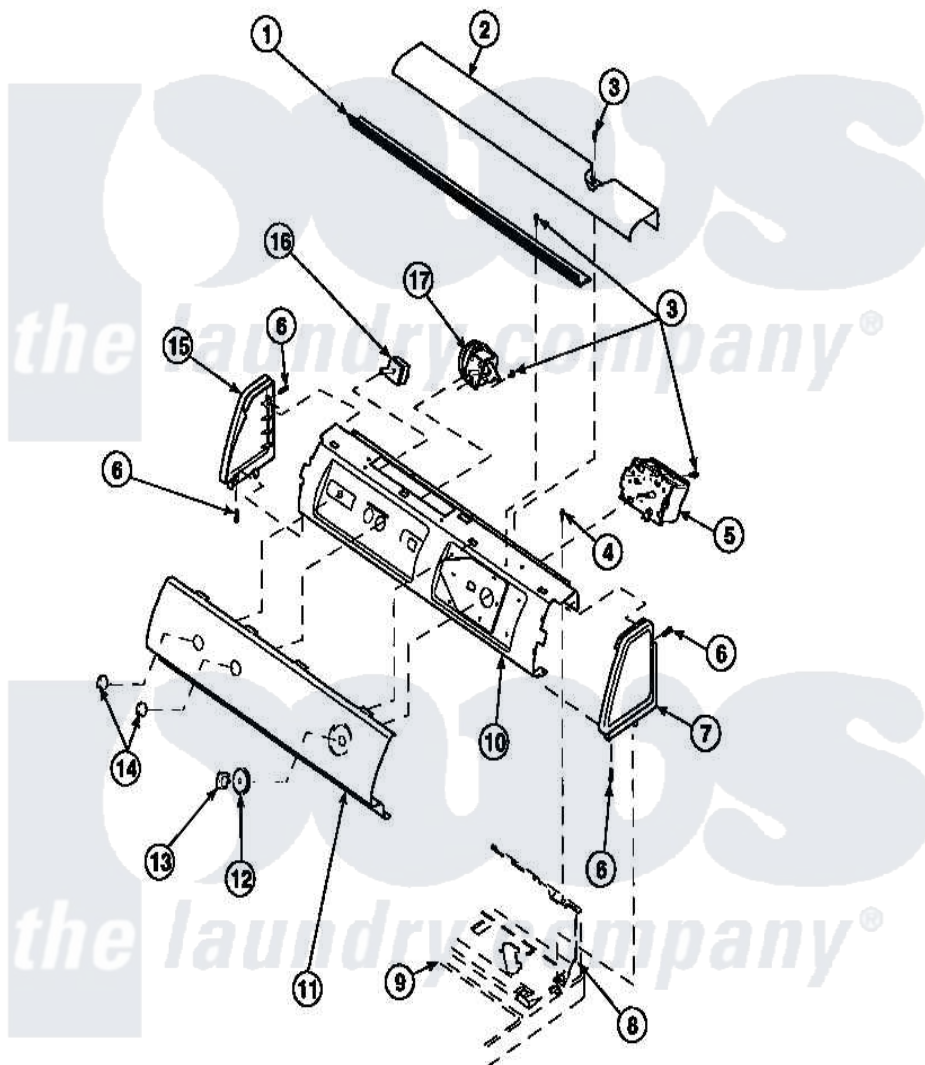

**Amana LW6153LB (BOM: PLW6153LB B) 10 - GRAPHIC PANEL, CTRL
MTG PLATE AND CTRLS**

Amana [Residential Amana LW6153LB \(BOM: PLW6153LB B\) Washer Parts](#) Parts Diagram 10 - GRAPHIC PANEL, CTRL MTG PLATE AND CTRLS
Click on the part number to view part

Item	Original Part Number	Replaced By	Status	Part Description
1	Y34826		Not Available	DIFFUSER,LAMP-CLEAR
2	34824		Not Available	TOP COVER
3	23962	W10116760		Screw
4	34904	489355		Screw, 8 X 1/2
6	501086	90767		Screw, 8A X 3/8 HeX Washer Head Tapping
7	34817		Not Available	END CAP(RIGHT)
8	34903		Not Available	PANEL, BACK HOOD (USE 37782)
9	34902P		Not Available	TOP
10	34821		Not Available	CONTROL MOUNTING PLATE
12	36700		Not Available	TIMER KNOB SKIRT
13	35333		Not Available	TIMER KNOB
14	36701		Not Available	KNOB, TEMP
15	34818		Not Available	END CAP(LEFT)