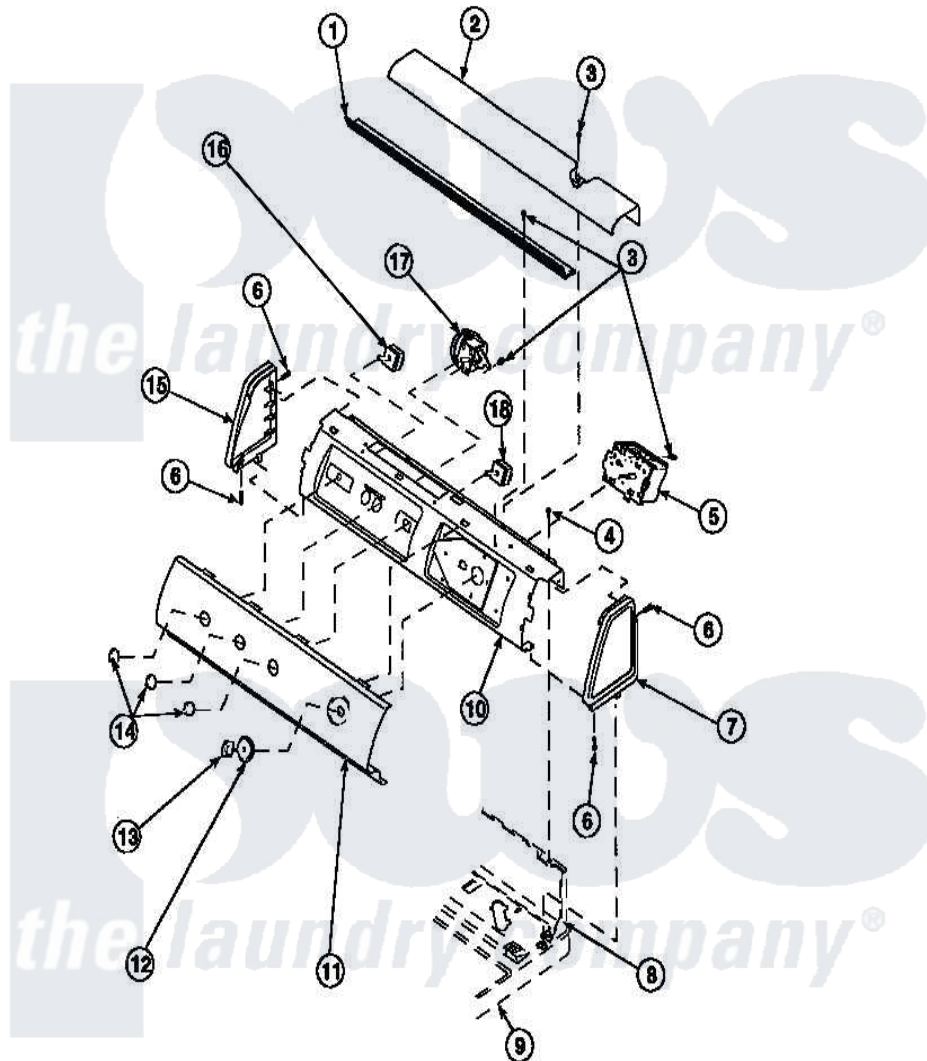

**Amana LW6153LB (BOM: PLW6153LB B) 11 - GRAPHIC PANEL, CTRL
MTG PLATE AND CTRLS**

Amana [Residential Amana LW6153LB \(BOM: PLW6153LB B\) Washer Parts](#) Parts Diagram 11 - GRAPHIC PANEL, CTRL MTG PLATE AND CTRLS
Click on the part number to view part

Item	Original Part Number	Replaced By	Status	Part Description
1	Y34826		Not Available	DIFFUSER,LAMP-CLEAR
2	34824		Not Available	TOP COVER
3	23962	W10116760		Screw
4	34904	489355		Screw, 8 X 1/2
5	36607			Timer, 4 Cycle
6	501086	90767		Screw, 8A X 3/8 HeX Washer Head Tapping
7	34817		Not Available	END CAP(RIGHT)
8	34903		Not Available	PANEL, BACK HOOD (USE 37782)
9	34902P		Not Available	TOP
10	34821		Not Available	CONTROL MOUNTING PLATE
11	36625	07708700		Grate
12	36700		Not Available	TIMER KNOB SKIRT
13	35333		Not Available	TIMER KNOB

14	36701		Not Available	KNOB, TEMP
15	34818		Not Available	END CAP(LEFT)
16	36335	40046601		Switch, Temperature Select
17	35118	40039501		Switch, Speed
18	36045	40055101		Switch, Pressure