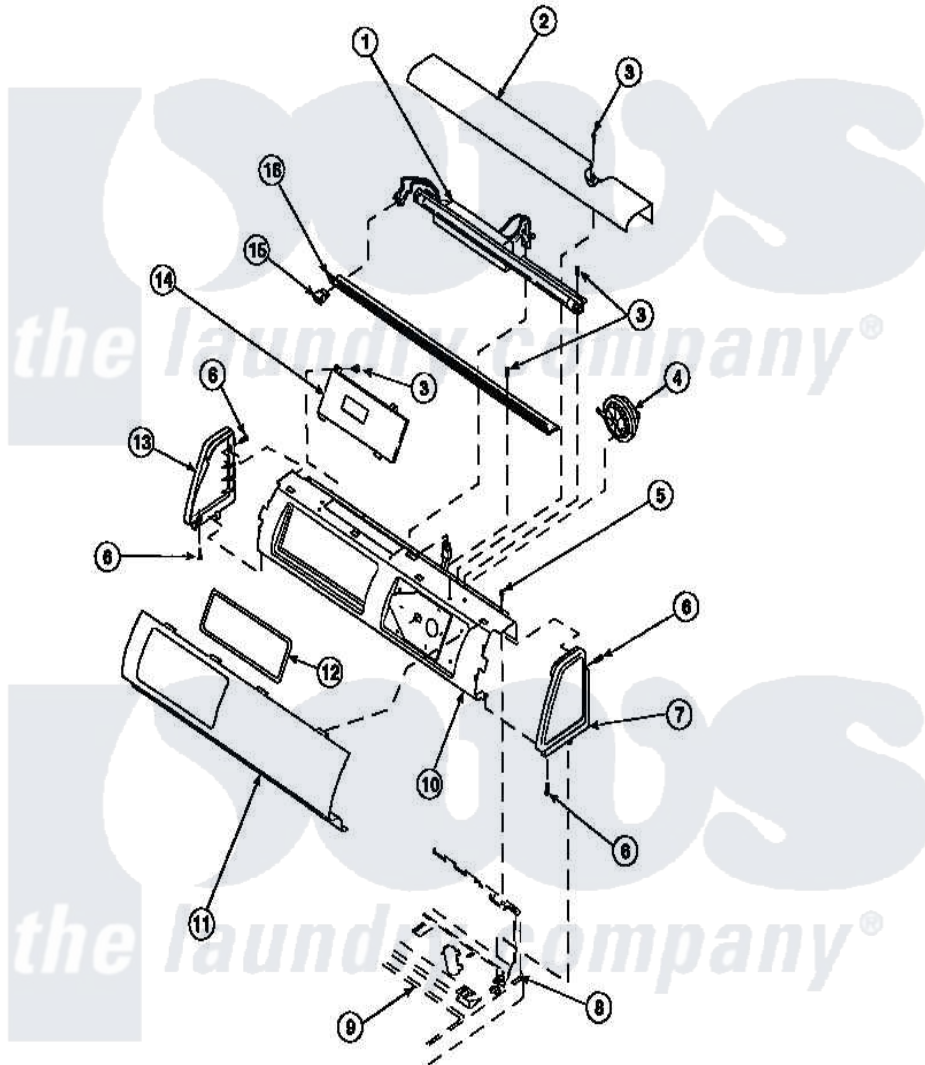

**Amana LW6153LB (BOM: PLW6153LB B) 12 - GRAPHIC PANEL, CTRL
MTG PLATE AND CTRLS**

Amana [Residential Amana LW6153LB \(BOM: PLW6153LB B\) Washer Parts](#) Parts Diagram 12 - GRAPHIC PANEL, CTRL MTG PLATE AND CTRLS
Click on the part number to view part

Item	Original Part Number	Replaced By	Status	Part Description
2	34824		Not Available	TOP COVER
3	23962	W10116760		Screw
5	34904	489355		Screw, 8 X 1/2
6	501086	90767		Screw, 8A X 3/8 HeX Washer Head Tapping
7	34817		Not Available	END CAP(RIGHT)
8	34903		Not Available	PANEL, BACK HOOD (USE 37782)
9	34902P		Not Available	TOP
13	34818		Not Available	END CAP(LEFT)