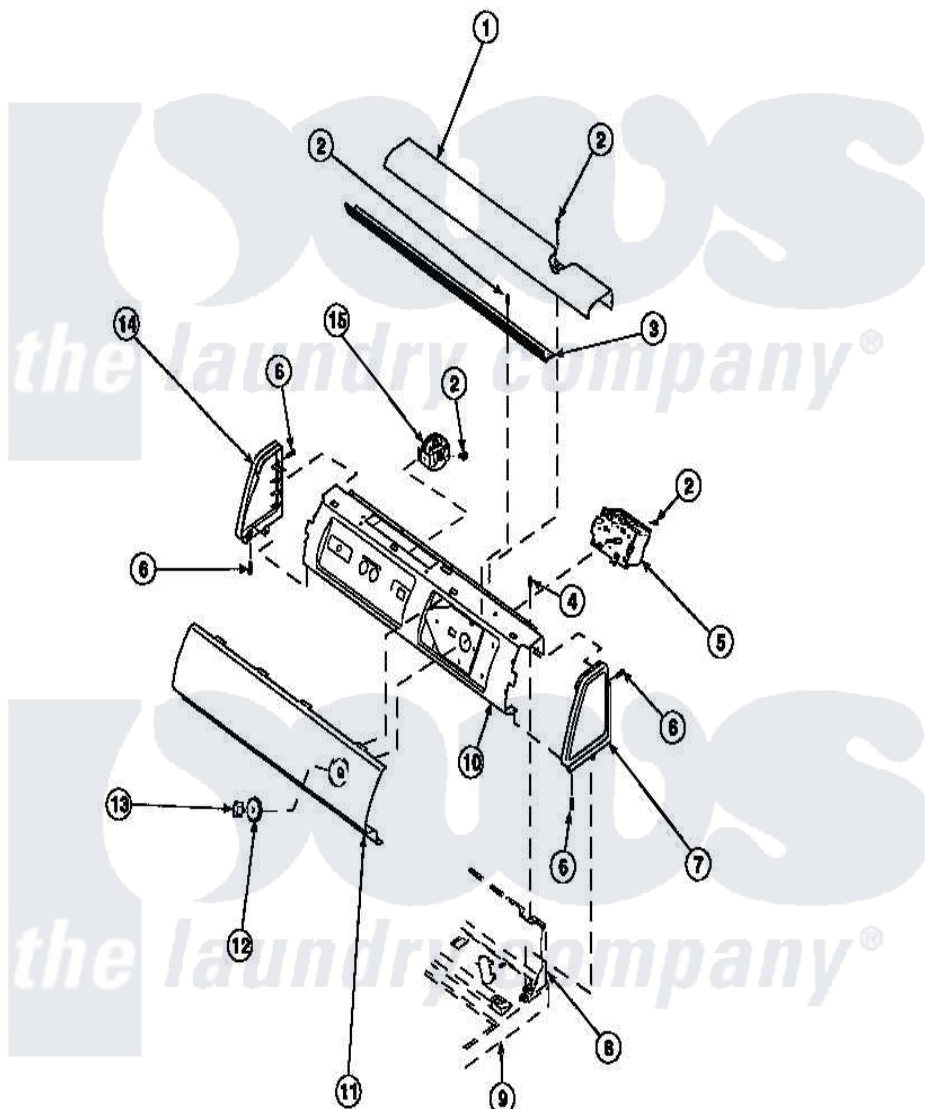

**Amana LW6153LB (BOM: PLW6153LB B) 13 - GRAPHIC PANEL, CTRL
MTG PLATE AND CTRLS**

Amana [Residential Amana LW6153LB \(BOM: PLW6153LB B\) Washer Parts](#) Parts Diagram 13 - GRAPHIC PANEL, CTRL MTG PLATE AND CTRLS
Click on the part number to view part

Item	Original Part Number	Replaced By	Status	Part Description
2	23962	W10116760		Screw
3	Y34826		Not Available	DIFFUSER,LAMP-CLEAR
4	34904	489355		Screw, 8 X 1/2
6	501086	90767		Screw, 8A X 3/8 HeX Washer Head Tapping
7	34817		Not Available	END CAP(RIGHT)
8	34903		Not Available	PANEL, BACK HOOD (USE 37782)
9	34902P		Not Available	TOP
10	34821		Not Available	CONTROL MOUNTING PLATE
12	33817		Not Available	ASSY,TIMER SKIRT-BLACK
13	33897			Knob, Timer-Washer-Blac
14	34818		Not Available	END CAP(LEFT)