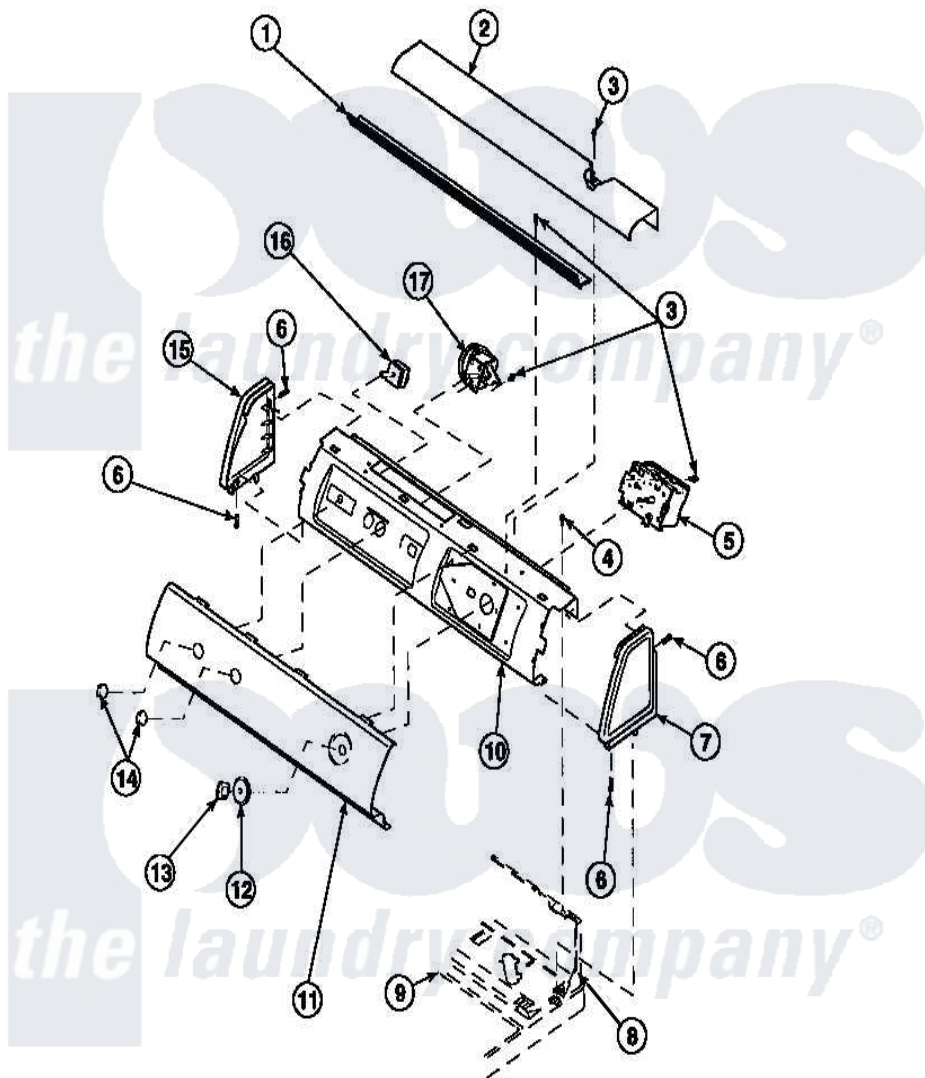

**Amana LW6153LB (BOM: PLW6153LB B) 14 - GRAPHIC PANEL, CTRL
MTG PLATE AND CTRLS**

Amana [Residential Amana LW6153LB \(BOM: PLW6153LB B\) Washer Parts](#) Parts Diagram 14 - GRAPHIC PANEL, CTRL MTG PLATE AND CTRLS
Click on the part number to view part

Item	Original Part Number	Replaced By	Status	Part Description
1	Y34826		Not Available	DIFFUSER,LAMP-CLEAR
2	34824		Not Available	TOP COVER
3	23962	W10116760		Screw
5	34904	489355		Screw, 8 X 1/2
6	501086	90767		Screw, 8A X 3/8 HeX Washer Head Tapping
7	34817		Not Available	END CAP(RIGHT)
8	34903		Not Available	PANEL, BACK HOOD (USE 37782)
9	34902P		Not Available	TOP
11	34821		Not Available	CONTROL MOUNTING PLATE
12	36700		Not Available	TIMER KNOB SKIRT
13	35333		Not Available	TIMER KNOB
14	36701		Not Available	KNOB, TEMP
15	34818		Not Available	END CAP(LEFT)

16 36335
17 36045

[40046601](#)
[40055101](#)

Switch, Temperature Select
Switch, Pressure