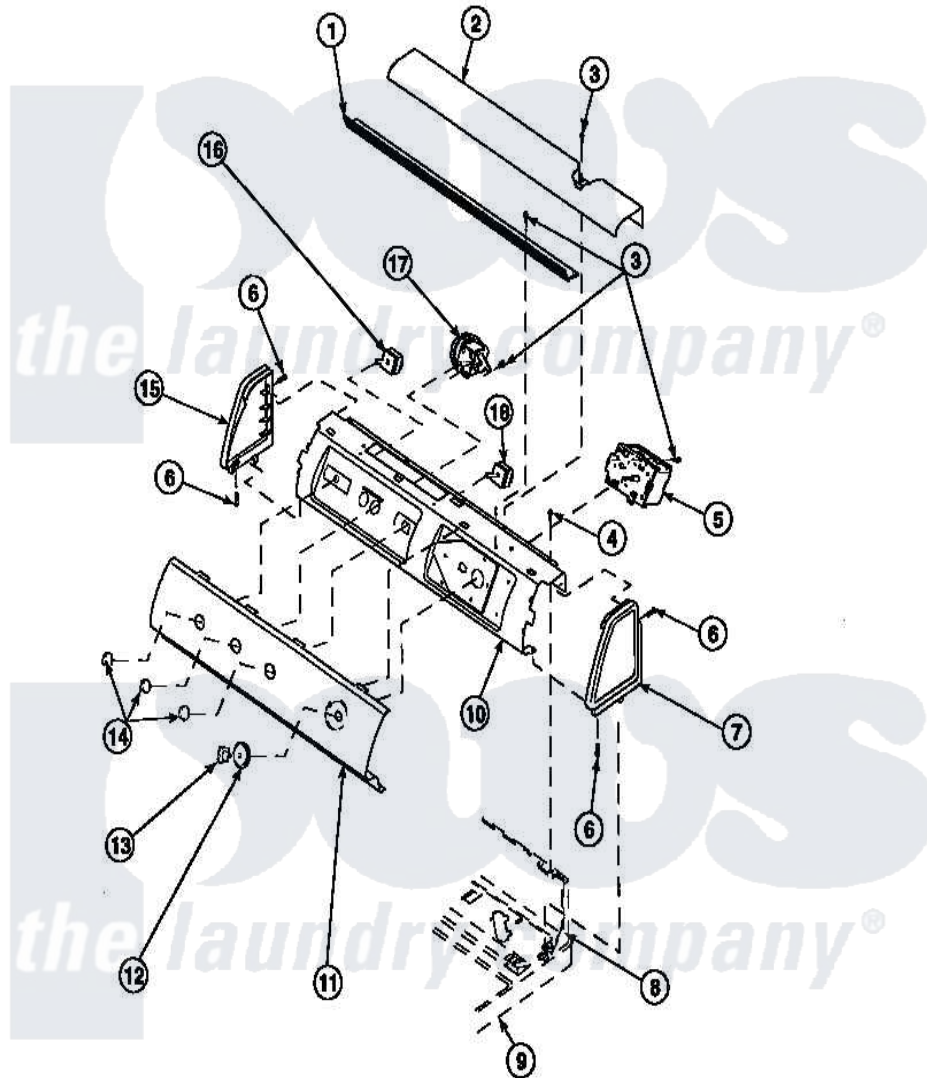

**Amana LW6153LB (BOM: PLW6153LB B) 15 - GRAPHIC PANEL, CTRL
MTG PLATE AND CTRLS**

Amana [Residential Amana LW6153LB \(BOM: PLW6153LB B\) Washer Parts](#) Parts Diagram 15 - GRAPHIC PANEL, CTRL MTG PLATE AND CTRLS
Click on the part number to view part

Item	Original Part Number	Replaced By	Status	Part Description
1	Y34826		Not Available	DIFFUSER,LAMP-CLEAR
3	23962	W10116760		Screw
4	34904	489355		Screw, 8 X 1/2
5	36607			Timer, 4 Cycle
6	501086	90767		Screw, 8A X 3/8 HeX Washer Head Tapping
8	34903		Not Available	PANEL, BACK HOOD (USE 37782)
9	34902P		Not Available	TOP
10	34821		Not Available	CONTROL MOUNTING PLATE
16	36335	40046601		Switch, Temperature Select
17	36045	40055101		Switch, Pressure
18	35118	40039501		Switch, Speed